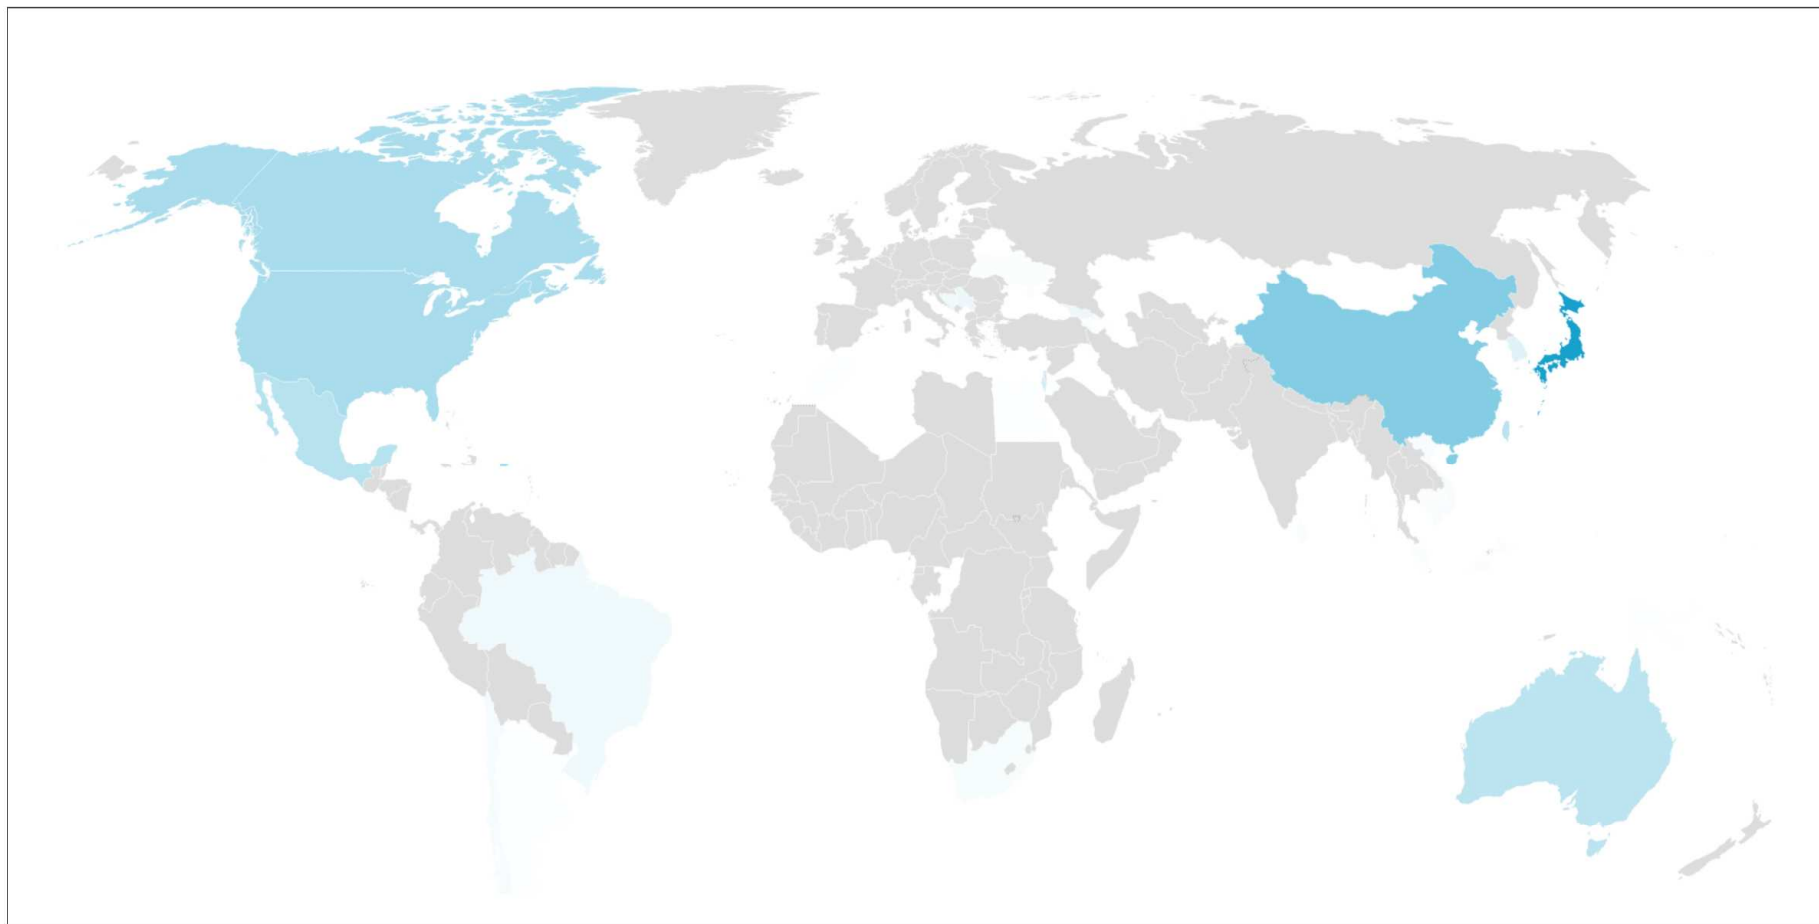

Příjíždějící studenti, mimo EU (PU + ICM)

Number of incoming
mobilities in total

The highest incoming
mobilities count

137 Japan
106 Mexico
72 Russian Federation
61 Canada
47 Israel

Data from the ISOIS database since 2014

Vyjíždějící studenti, mimo EU

(PU + ICM)

Number of outgoing mobilities in total

The highest outgoing mobilities count

- 150 Japan
- 80 China
- 56 Canada
- 56 USA
- 47 Mexico

Data from the ISOIS database since 2014

Top 5 partnerů ve světě (PU)

- Akita International University 56 mobilít
- Ritsumeikan University 51 mobilít
- Universidad Nacional Autónoma de Mexico 51 mobilít
- Education University of Hong Kong 47 mobilít
- Universidad de Guadalajara 47 mobilít

Top 5 partnerů ve světě (ICM)

- | | |
|--|------------|
| • University of Tirana | 26 mobilit |
| • University of Sarajevo | 25 mobilit |
| • The Hebrew University of Jerusalem | 25 mobilit |
| • Interdisciplinary Center Herzliya | 19 mobilit |
| • University of Prishtina "Hasan Prishtina,, | 19 mobilit |