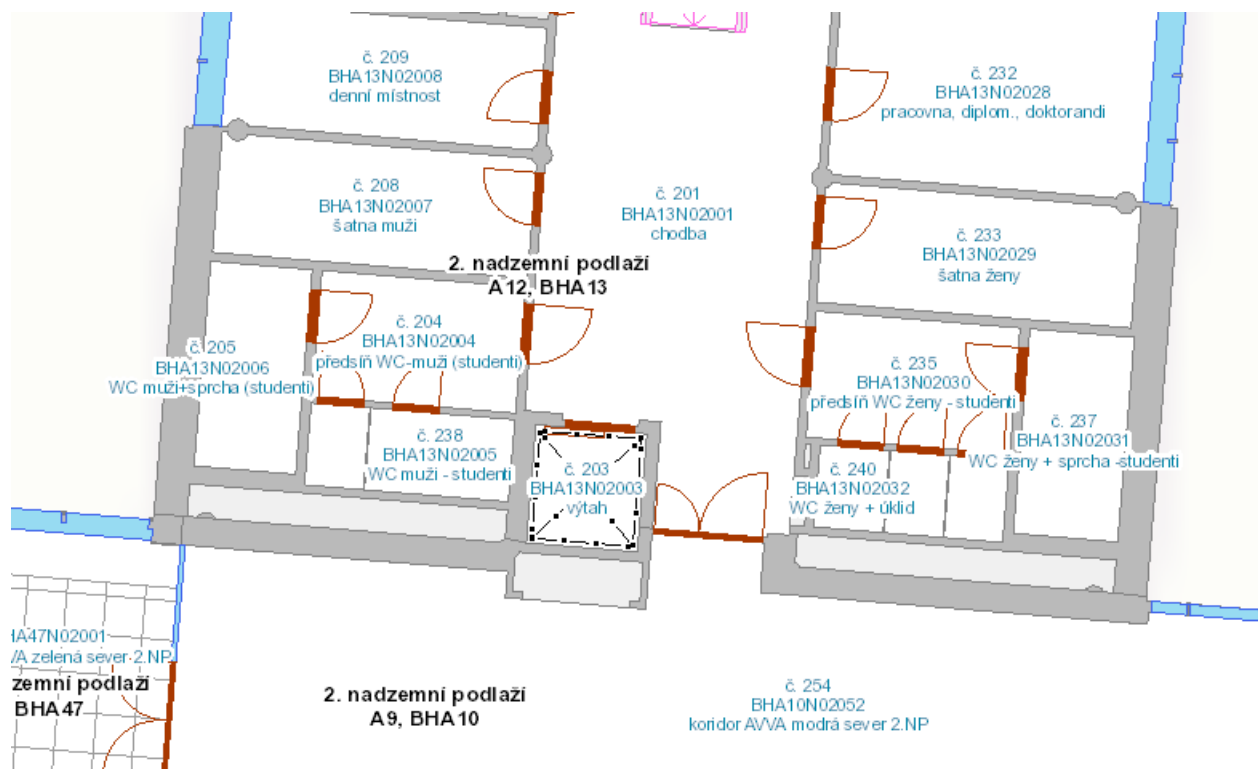

Fast response time

User Friendly Controls

■ Data in Kompas

More than **150,000** objects

Every object may have two pieces of information:

- geometry
- attributes

Icon	Object Type	Map Symbol	Attributes
	Organizational Unit	no	yes
	Locality	no	yes
	Building		yes
	Floor		yes
	Room		yes
	Door		yes
	Door opening		no
	Window		yes
	Wall		no
	Stairs		no
	Elevator		no
	Dropped Ceiling		no

Map: Inside Building

Map: Land Cover

■ Technical Background

Server

- ArcGIS REST
- ASP.NET, C#

Client

- HTML, CSS, SVG, JavaScript
- OpenLayers
- Google Closure

User Interface

The screenshot shows the Kompas web application interface. At the top, there is a browser window with the URL <https://maps.muni.cz/kompas/>. Below the browser window is the application header, which includes the Kompas logo, a search bar with the placeholder text "Zadejte hledaný text", and navigation icons. The main content area is divided into two panels. The left panel, labeled "Map Window", displays a 3D architectural map of a building complex with various rooms and corridors labeled with codes such as BHA97, BHA96, A33, A34, BHA27, BHA36, BHA26, BHA49, BHA33, BHA32, BHA37, A29, INBIT, BHA98, A15, A14, A13, A12, A10, A5, A4, A4 (T), A3, A2, BHA44, VH1, bud. 1, bud. 2, BHA48, A22, A17, A11, A9, A7, A6, BHA46, A21, A20, A19, A18, A16, A8, BHA43, BHA45, and X-DTC. The right panel, labeled "Tools Panel", contains a list of favorite objects and a detailed view of a specific room. The "Detail" section provides the following information for room "zasedací místnost, 476, BMA01N04076":