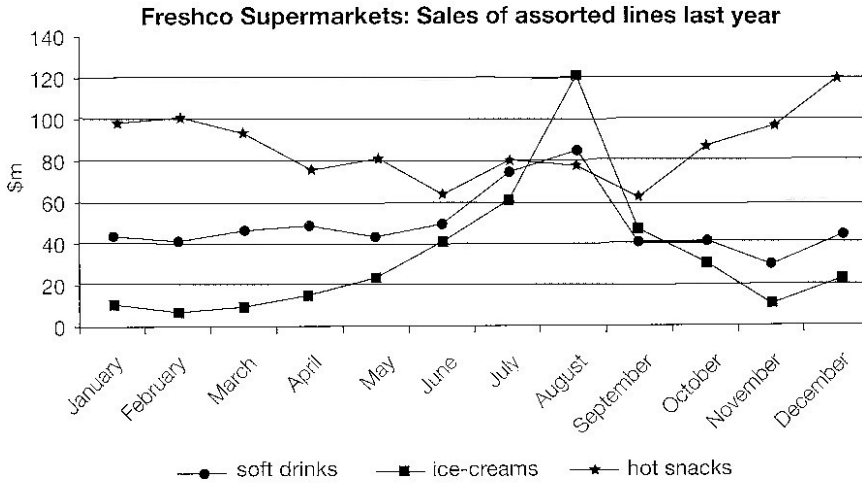

Writing

Use words in the box to write a short report about the line graph below.

decline decrease dip fall back go up peak plummet recede
recover rocket shrink soar

Writing

Use words in the box to write a short report about the line graph below.

decline decrease dip fall back go up peak plummet recede
recover rocket shrink soar