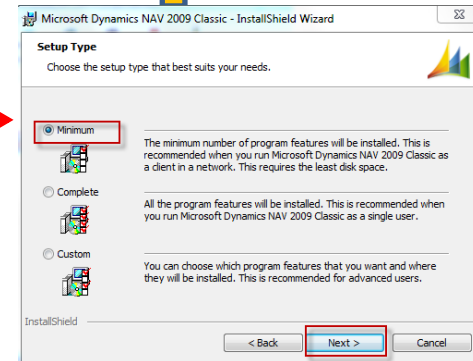

You have firstly unwrap CsideClient subdirectory to prepared empty folder

Installation MS Dynamics NAV 2009 R2

Option Minimum means Typical

Installation MS Dynamics NAV 2009 R2

Installation MS Dynamics NAV 2009 R2