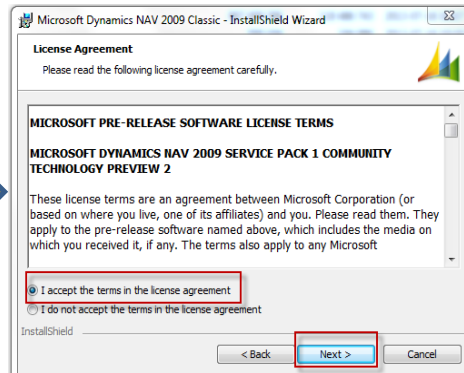

You have firstly unwrap CsideClient subdirectory to prepared empty folder

Installation MS Dynamics NAV 2009 R2

Option Minimum means Typical

Installation MS Dynamics NAV 2009 R2

Installation MS Dynamics NAV 2009 R2