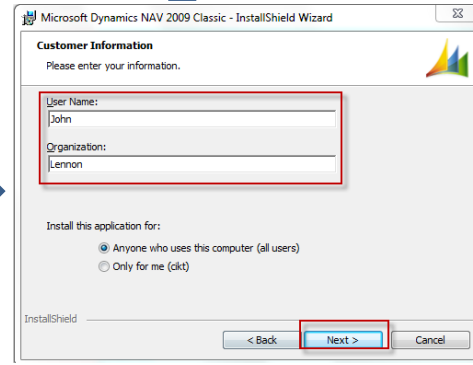

Installation MS Dynamics NAV 2009 R2

Option Minimum means Typical