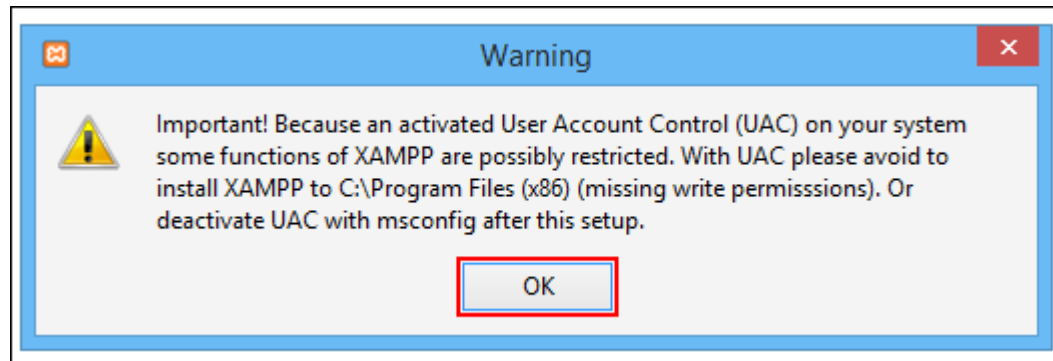

Někdy potřeba odkliknout hlášku

► Spustím instalaci: