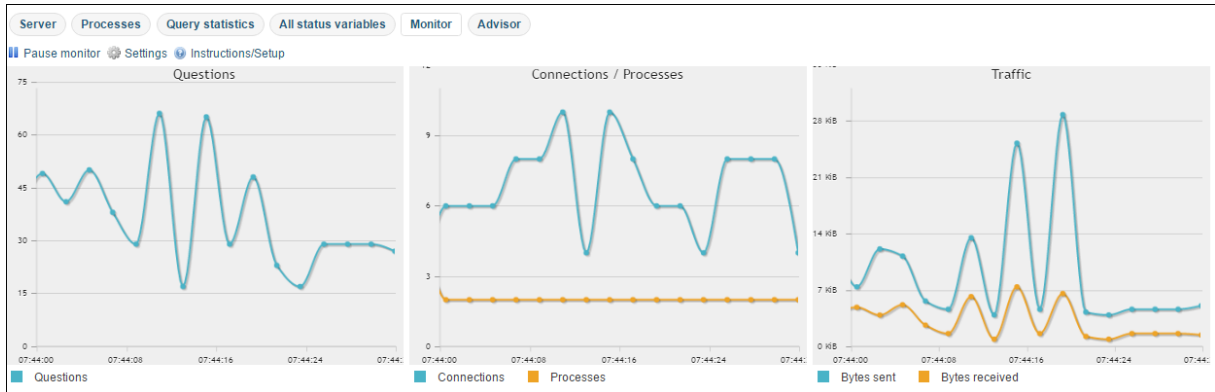

1.4 Monitor

1.5 Advisor