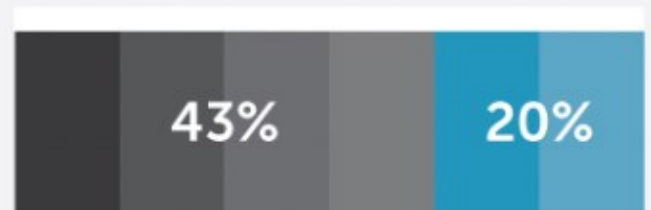

HIGH QUALITY