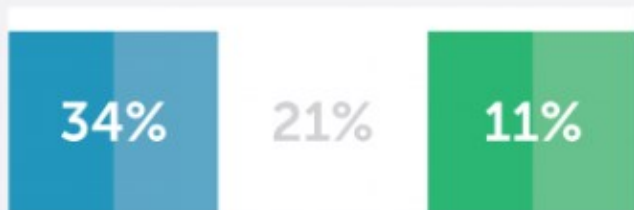

Color + Word Associations

TO HELP YOU CONVEY A POWERFUL MESSAGE

TRUST