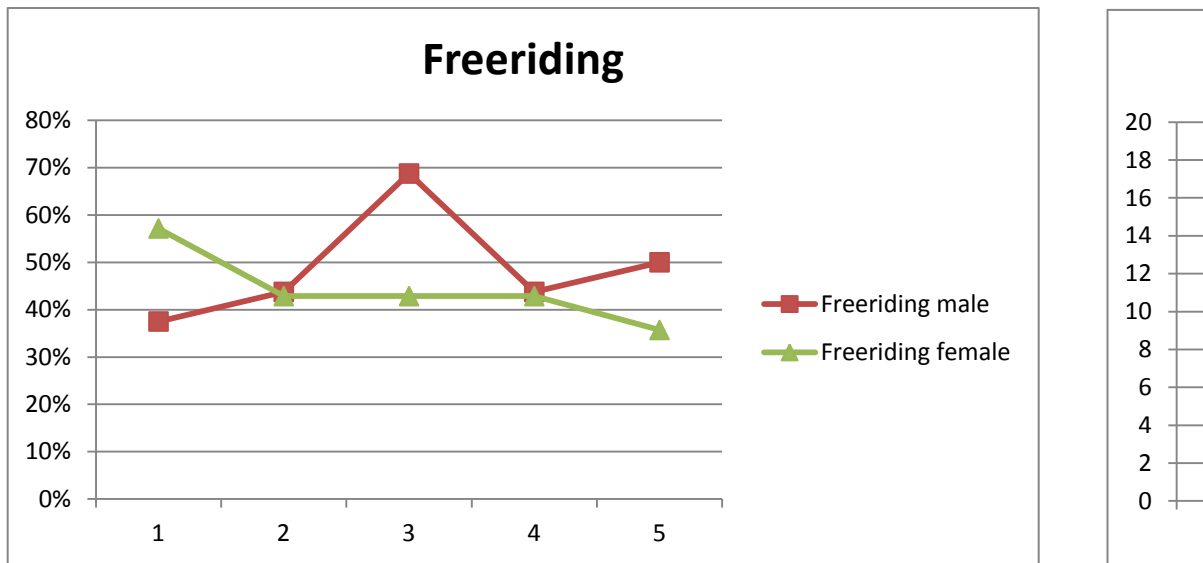

Player	15
male	8
female	7

Tokens total 30 Private multiplier 2  
 16 Common multiplier 0.5  
 14

Period	Contribution		
	male	female	total
1	10	6	16
2	9	8	17
3	5	8	13
4	9	8	17
5	8	9	17

Tokens on common account	Tokens kept on private accounts
16	14
17	13
13	17
17	13
17	13

Earnings of common account	Maximum Earnings per player	Freeriding			Avg. earnings per player
		total	male	female	
8	15	97%	38%	57%	9.866666667
8.5	15	93%	44%	43%	10.23333333
6.5	15	90%	69%	43%	8.766666667
8.5	15	87%	44%	43%	10.23333333
8.5	15	83%	50%	36%	10.23333333