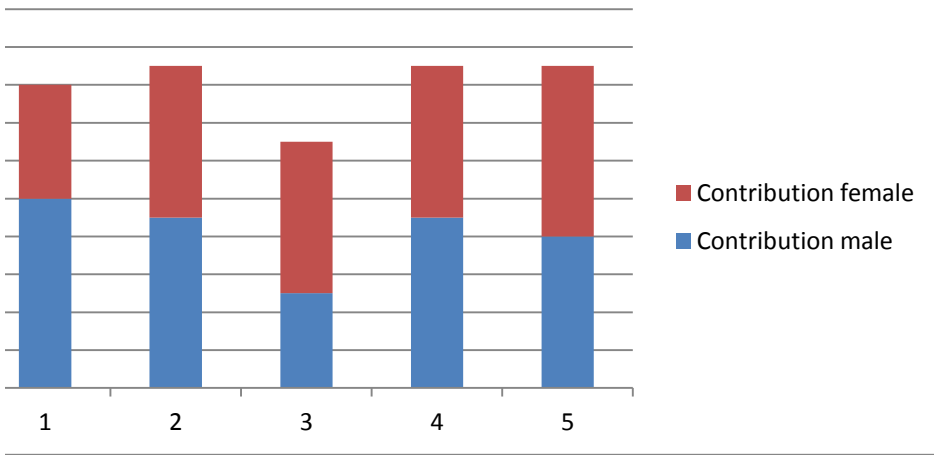

Earnings of common account	Maximum Earnings per player	Freeriding			Avg. earnings per player
		total	male	female	
8	15	97%	38%	57%	9.866666667
8.5	15	93%	44%	43%	10.23333333
6.5	15	90%	69%	43%	8.766666667
8.5	15	87%	44%	43%	10.23333333
8.5	15	83%	50%	36%	10.23333333

Contributions