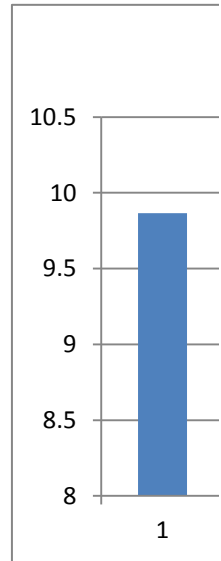

Earnings of common account	Maximum Earnings per player	Freeriding			Avg. earnings per player
		total	male	female	
8	15	97%	38%	57%	9.866666667
8.5	15	93%	44%	43%	10.23333333
6.5	15	90%	69%	43%	8.766666667
8.5	15	87%	44%	43%	10.23333333
8.5	15	83%	50%	36%	10.23333333

Contributions