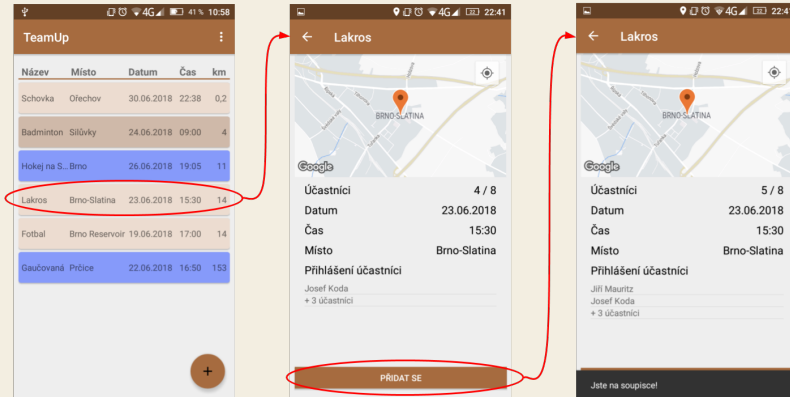

Přihlášení na událost