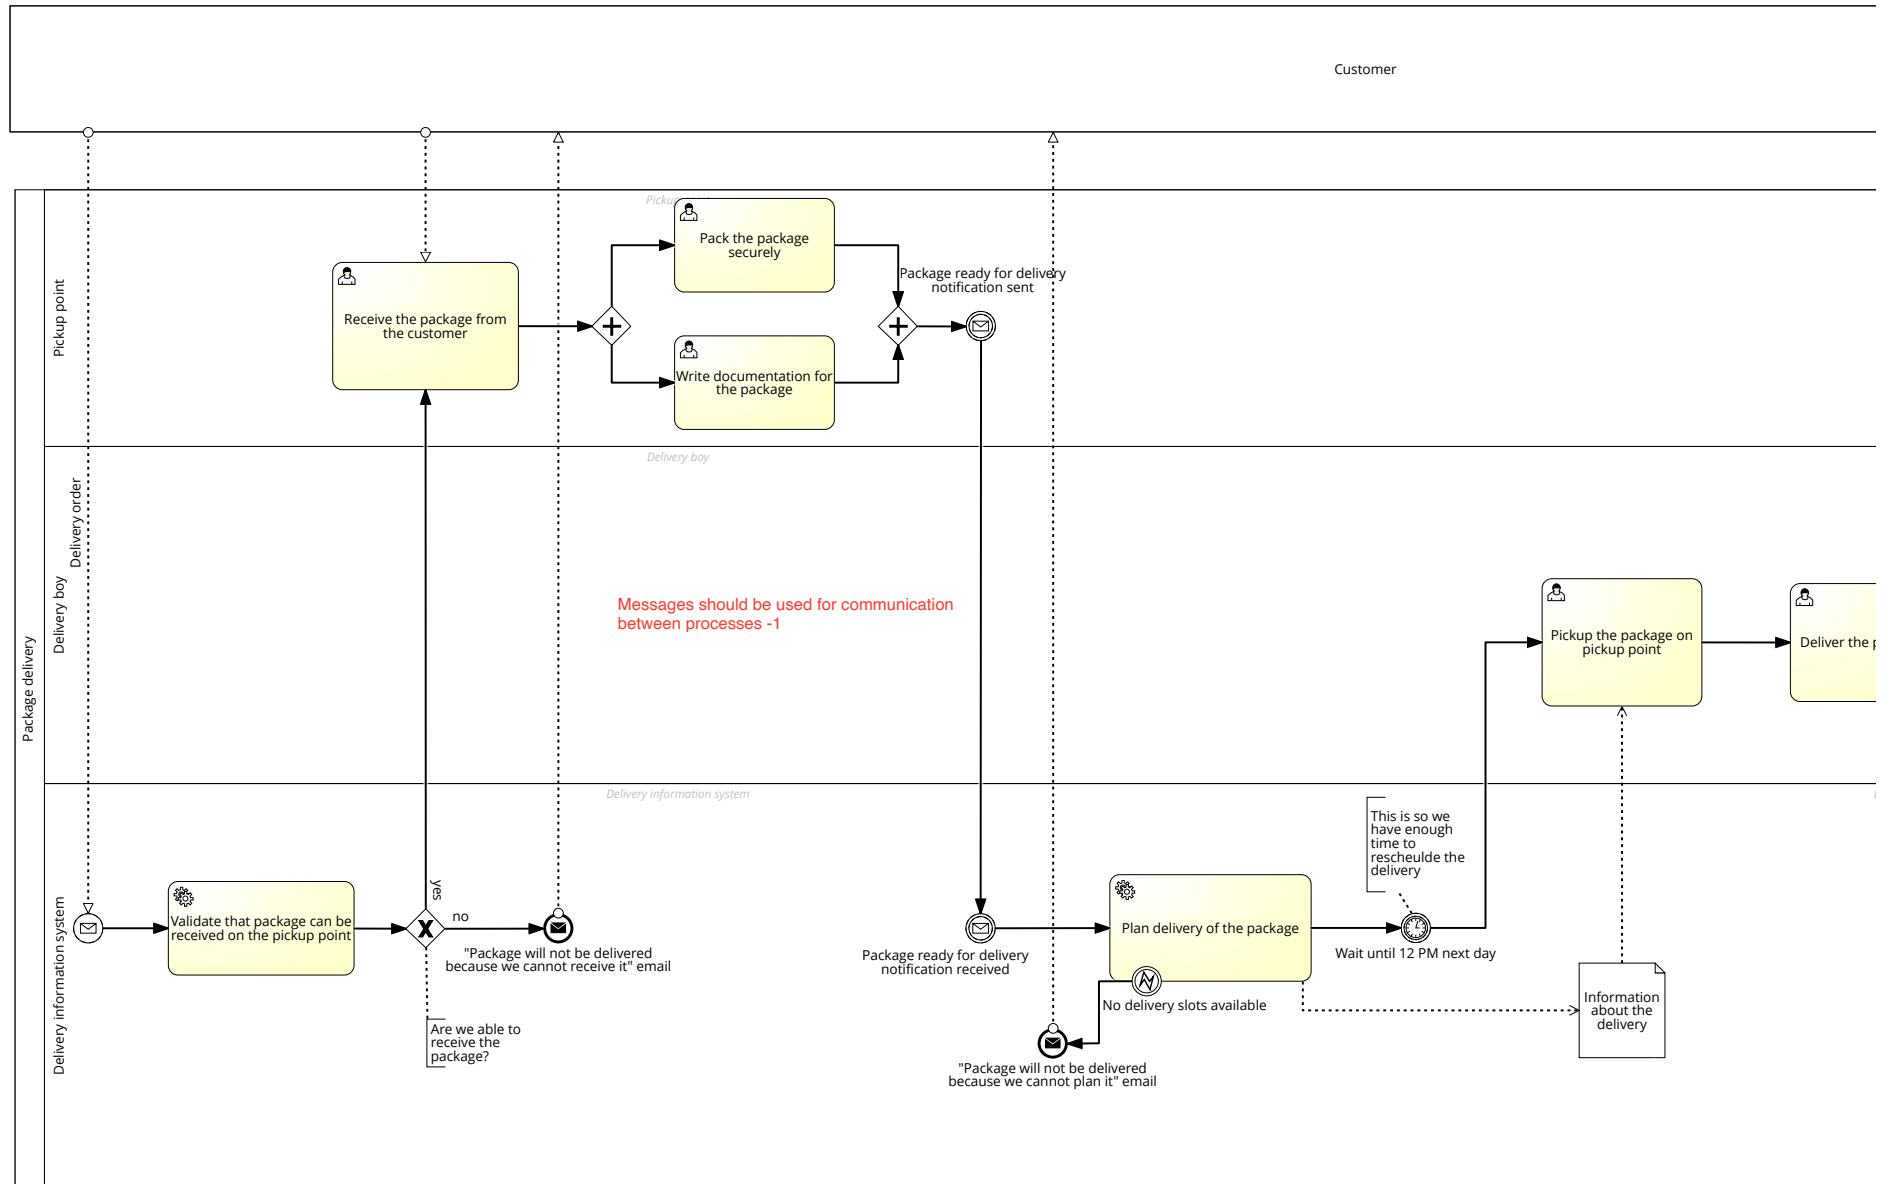

Delivery process L2

This is a more detailed process of delivery package. User contacts the company about which pickup point he wants to use to deliver the package, then the delivery boy picks up the package on the pickup point and delivers it.

422625, Tomáš Jadrný, seminar group 02

Delivery process L2