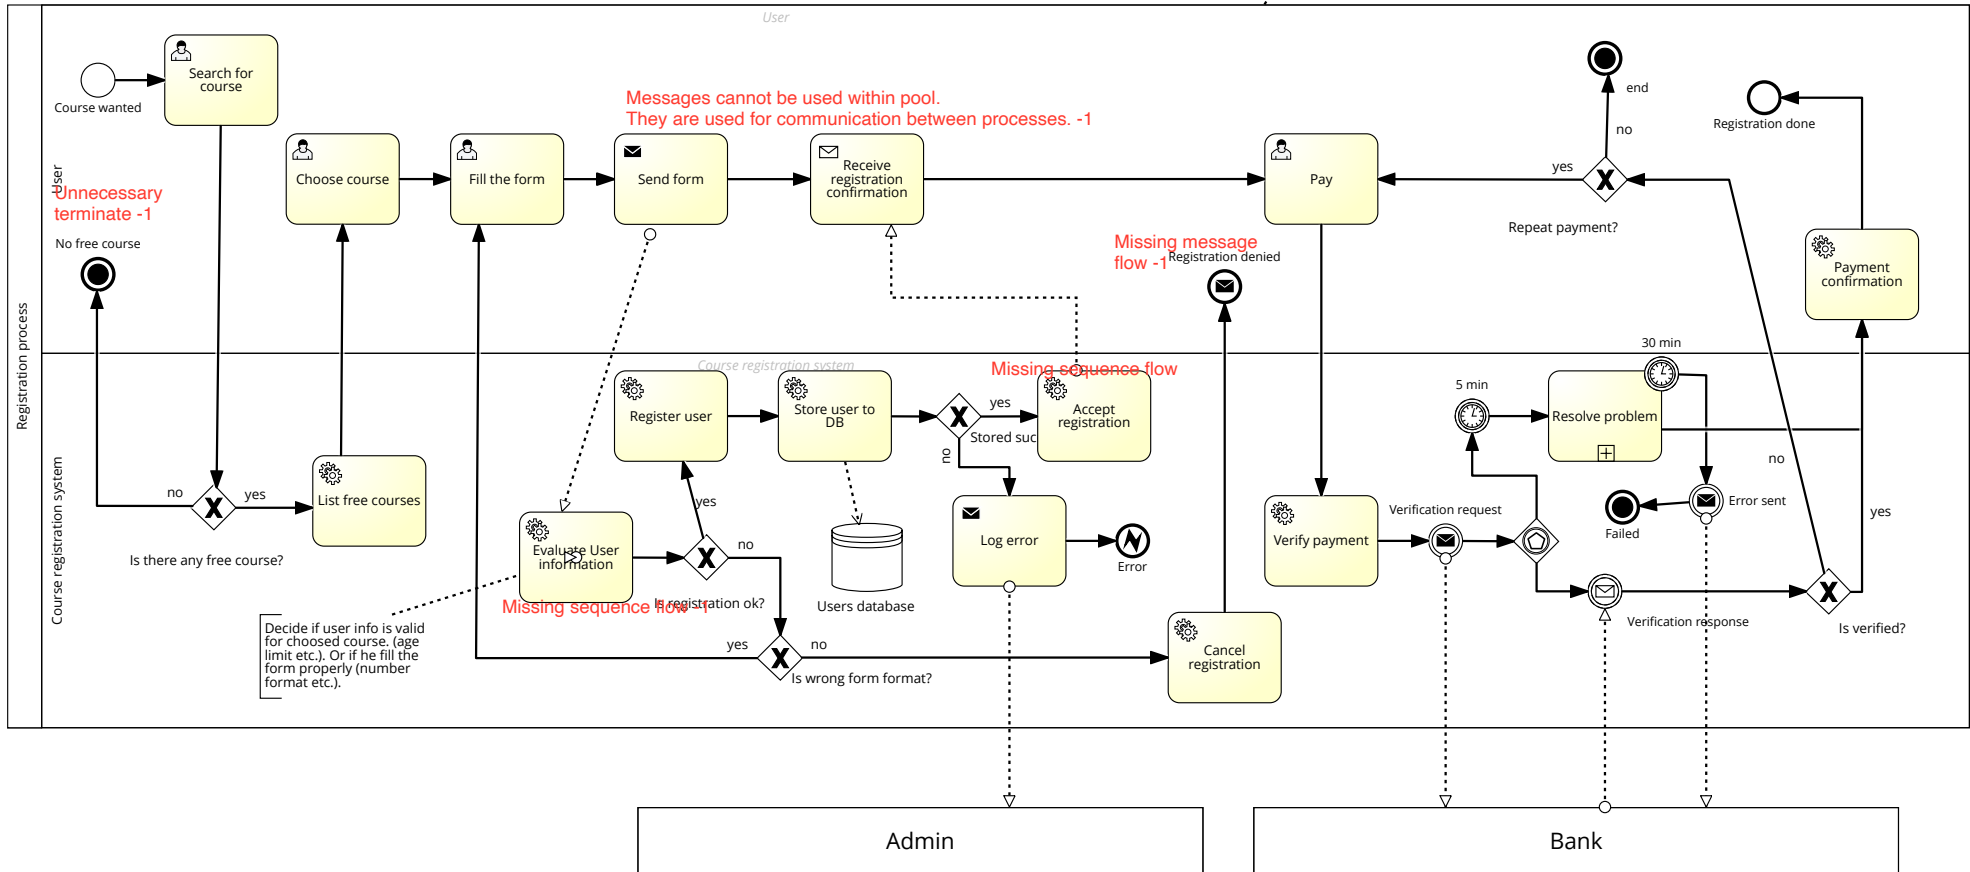

# L2 Registration process

Simon Mačejovský,  
444140  
PV207/01CZECH

This is a process that shows user registration flow to the online course. User has to choose his course, register and pay.

Result: 8