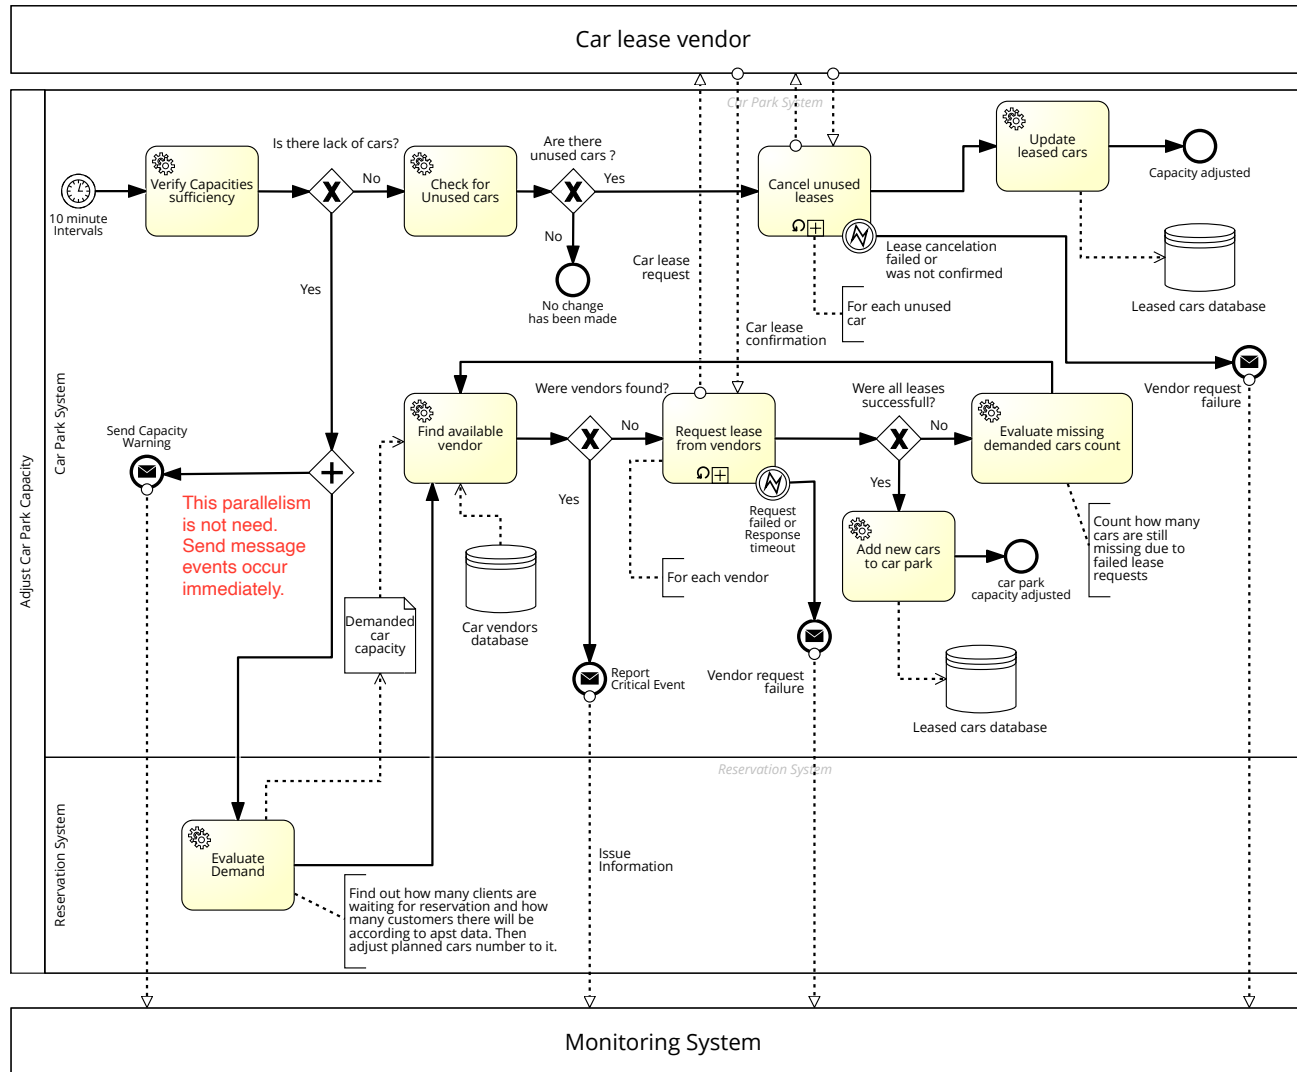

# L2 adjust car park

Missing requirement: not enough intermediate events -1

Martin Palic - 445548  
 Diagram represents process of automatic adjustment of car capacity in situations when demand is high or low.  
 In this cases system should automatically contact available lease vendors and obtain new cars or cancel lease if cars are not used enough