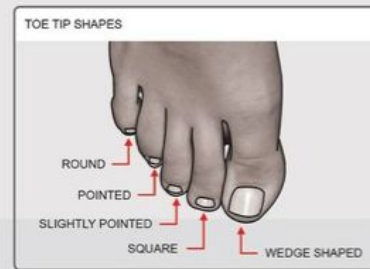

Evening Drawing

Week 11: Problem Areas

Helena Lukášová, Hana Pokojná

Feet

stanprokopenko

Proportion Drawing Tip

Plumb lines are a quick and easy way to see if your drawing is accurate compared to the reference photo you're using

ANATOMY FOR SCULPTORS

FOOT SHAPES AND FORMING A FOOT

Hands

stanprokopenko

Hierarchy of Forms

Primary

The blockiness or roundness of the largest forms

Secondary

The bones and groups of muscles

Tertiary

Details like veins, fingernails and creases

Veins have a tube form, but don't make their shadows stand out as much as the shadows that show the primary forms of the hand. Their forms are small and tertiary. Adding too much contrast within the smaller details will break up the form and prevent it from being a cohesive whole. **Create a hierarchy** of forms. The primary forms should be the most obvious and tertiary forms should be least obvious.