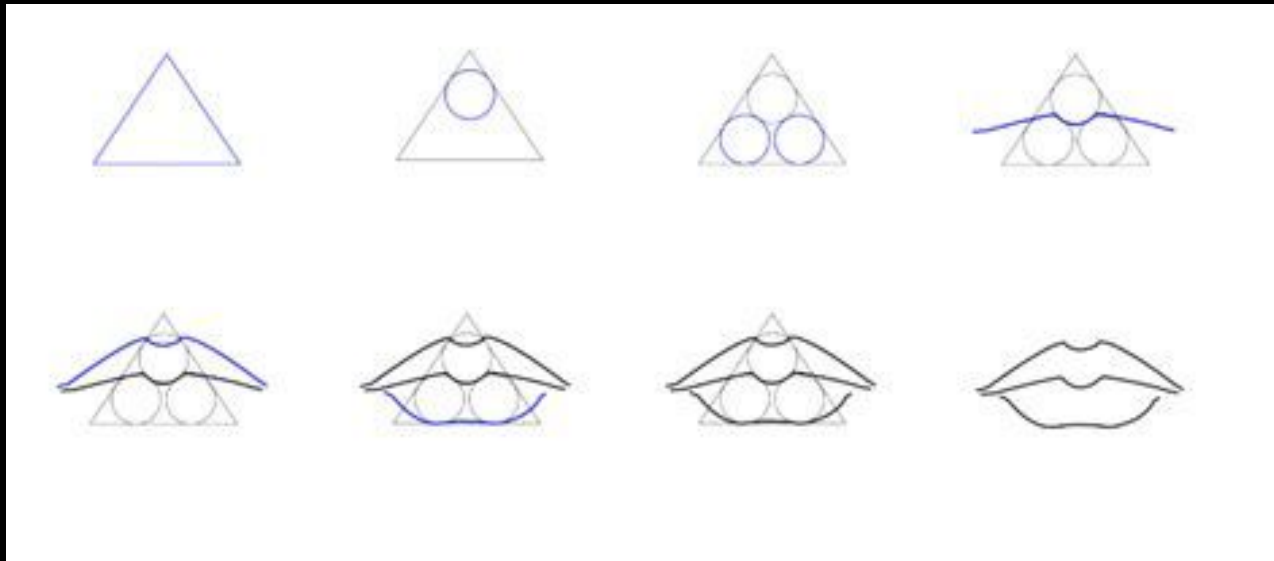

Lips

<https://www.google.com/url?sa=i&url=https%3A%2F%2Fwww.unilife.co.uk%2Ffileadmin%2Fcontent%2Fgreat-pacific-garbage-patch%2Feasy-drawings-to-draw-lips-step-by-step-1.php&psig=AOvVaw08luyjli8uA3MVif8JYfq0&ust=1651144072115000&source=images&cd=vfe&ved=0CAwQjRxqFwoTCPDSI5eNtPcCFQAAAAAdAAAAABAL>