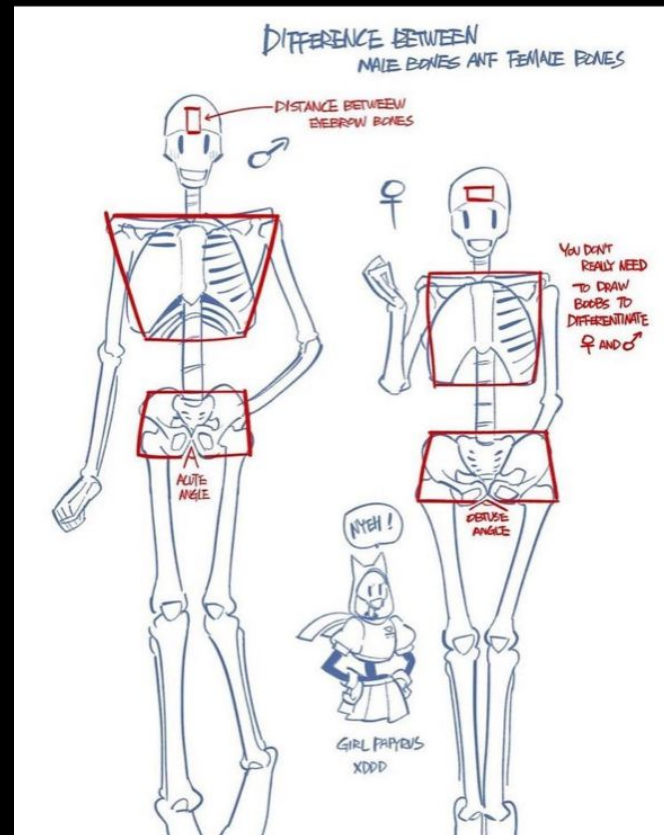

Evening Drawing

Week 11: Problem Areas

Helena Lukášová, Hana Pokojná

Feet

stanprokopenko

Proportion Drawing Tip

Plumb lines are a quick and easy way to see if your drawing is accurate compared to the reference photo you're using

The bones and groups of muscles

Tertiary

Details like veins, fingernails and creases

Veins have a tube form, but don't make their shadows stand out as much as the shadows that show the primary forms of the hand. Their forms are small and tertiary. Adding too much contrast within the smaller details will break up the form and prevent it from being a cohesive whole. **Create a hierarchy** of forms. The primary forms should be the most obvious and tertiary forms should be least obvious.

Body

stanprokopenko

Shading Tip

The lightest dark is darker than the darkest light

procreate_resources

Nose

lazy.arts
MOOD

anatomy4sculptors
Sponsored

ANATOMY FOR SCULPTORS

CLASSICAL NOSE

Eyes

bugzy_look_art and arts_step_by_step

Sleepy

To draw a tired sleepy eye expression:

Surprised

the upper eyelid should cover half of the pupil