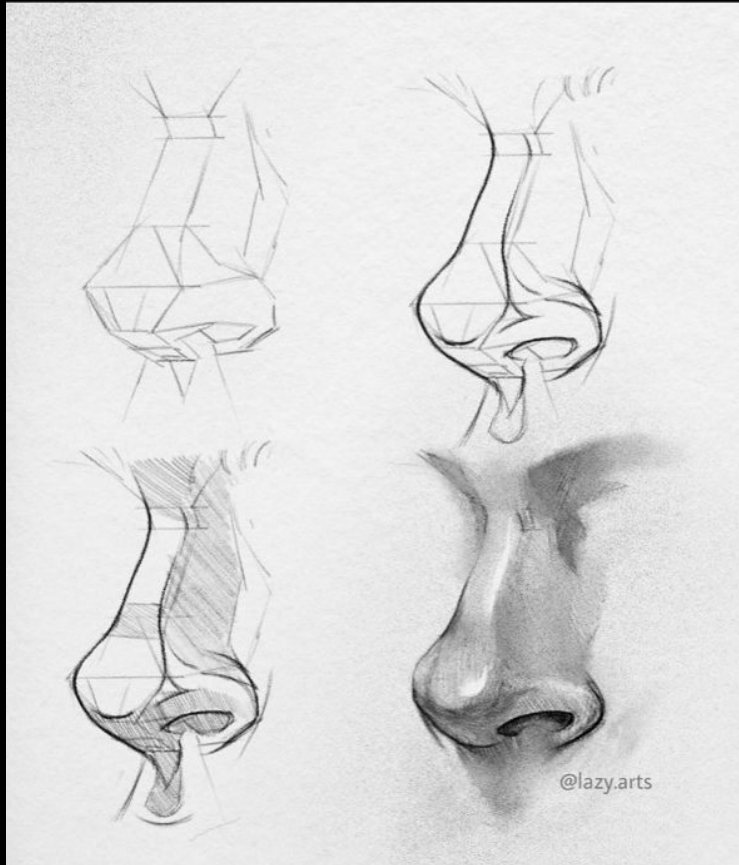

Evening Drawing

Week 11: Problem Areas

Helena Lukášová, Hana Pokojná

Feet

stanprokopenko

Proportion Drawing Tip

Plumb lines are a quick and easy way to see if your drawing is accurate compared to the reference photo you're using

The bones and groups of muscles

Tertiary

Details like veins, fingernails and creases

Veins have a tube form, but don't make their shadows stand out as much as the shadows that show the primary forms of the hand. Their forms are small and tertiary. Adding too much contrast within the smaller details will break up the form and prevent it from being a cohesive whole. **Create a hierarchy** of forms. The primary forms should be the most obvious and tertiary forms should be least obvious.

Body

stanprokopenko

Shading Tip

The lightest dark is darker than the darkest light

procreate_resources

Nose

lazy.arts
MOOD

anatomy4sculptors
Sponsored

ANATOMY FOR SCULPTORS

CLASSICAL NOSE

Eyes

bugzy_look_art and arts_step_by_step

Sleepy

To draw a tired sleepy eye expression:

Surprised

the upper eyelid should cover half of the pupil