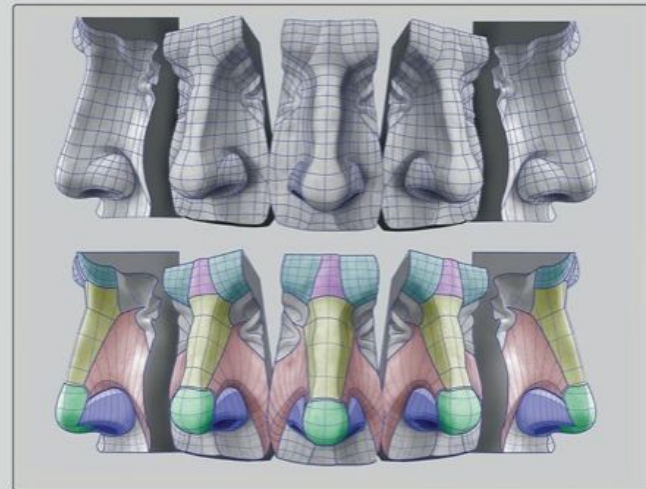

ANATOMY FOR SCULPTORS

FOOT SHAPES AND FORMING A FOOT

Hands

stanprokopenko

Hierarchy of Forms

Primary

The blockiness or roundness of the largest forms

Secondary

The bones and groups of muscles

Tertiary

Details like veins, fingernails and creases

Veins have a tube form, but don't make their shadows stand out as much as the shadows that show the primary forms of the hand. Their forms are small and tertiary. Adding too much contrast within the smaller details will break up the form and prevent it from being a cohesive whole. **Create a hierarchy** of forms. The primary forms should be the most obvious and tertiary forms should be least obvious.

Body

stanprokopenko

Shading Tip

The lightest dark is darker than the darkest light

procreate_resources

Nose

lazy.arts
MOOD

anatomy4sculptors
Sponsored

ANATOMY FOR SCULPTORS

CLASSICAL NOSE

Eyes

bugzy_look_art and arts_step_by_step

Sleepy

To draw a tired sleepy eye expression:

Surprised

the upper eyelid should cover half of the pupil