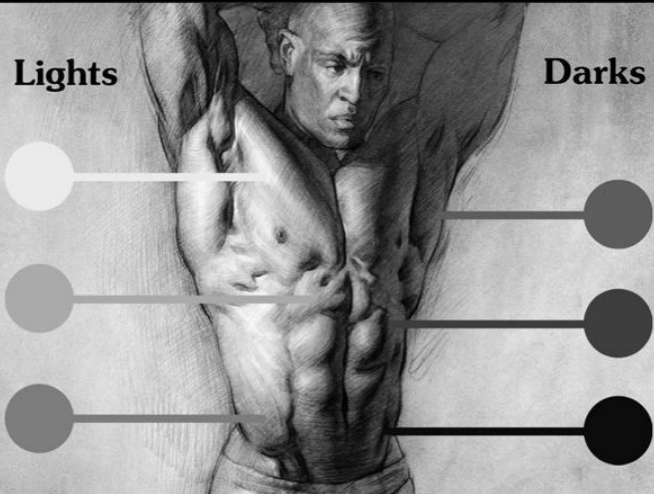

ANATOMY FOR SCULPTORS

FOOT SHAPES AND FORMING A FOOT

Hands

stanprokopenko

Hierarchy of Forms

Primary

The blockiness or roundness of the largest forms

Secondary

The bones and groups of muscles

Tertiary

Details like veins, fingernails and creases

Veins have a tube form, but don't make their shadows stand out as much as the shadows that show the primary forms of the hand. Their forms are small and tertiary. Adding too much contrast within the smaller details will break up the form and prevent it from being a cohesive whole. **Create a hierarchy** of forms. The primary forms should be the most obvious and tertiary forms should be least obvious.

Body

stanprokopenko

Shading Tip

The lightest dark is darker than the darkest light

procreate_resources

Nose

lazy.arts
MOOD

anatomy4sculptors
Sponsored

ANATOMY FOR SCULPTORS

CLASSICAL NOSE

Eyes

bugzy_look_art and arts_step_by_step

Sleepy

To draw a tired sleepy eye expression:

Surprised

the upper eyelid should cover half of the pupil