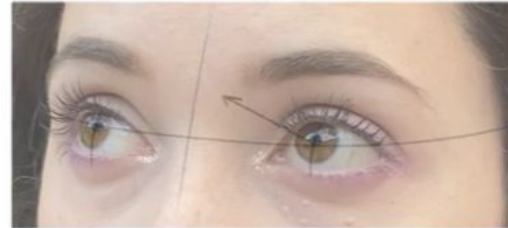

Sleepy

To draw a tired sleepy eye expression:

Surprised

the upper eyelid should cover half of the pupil

Normal

Alert

21_draw