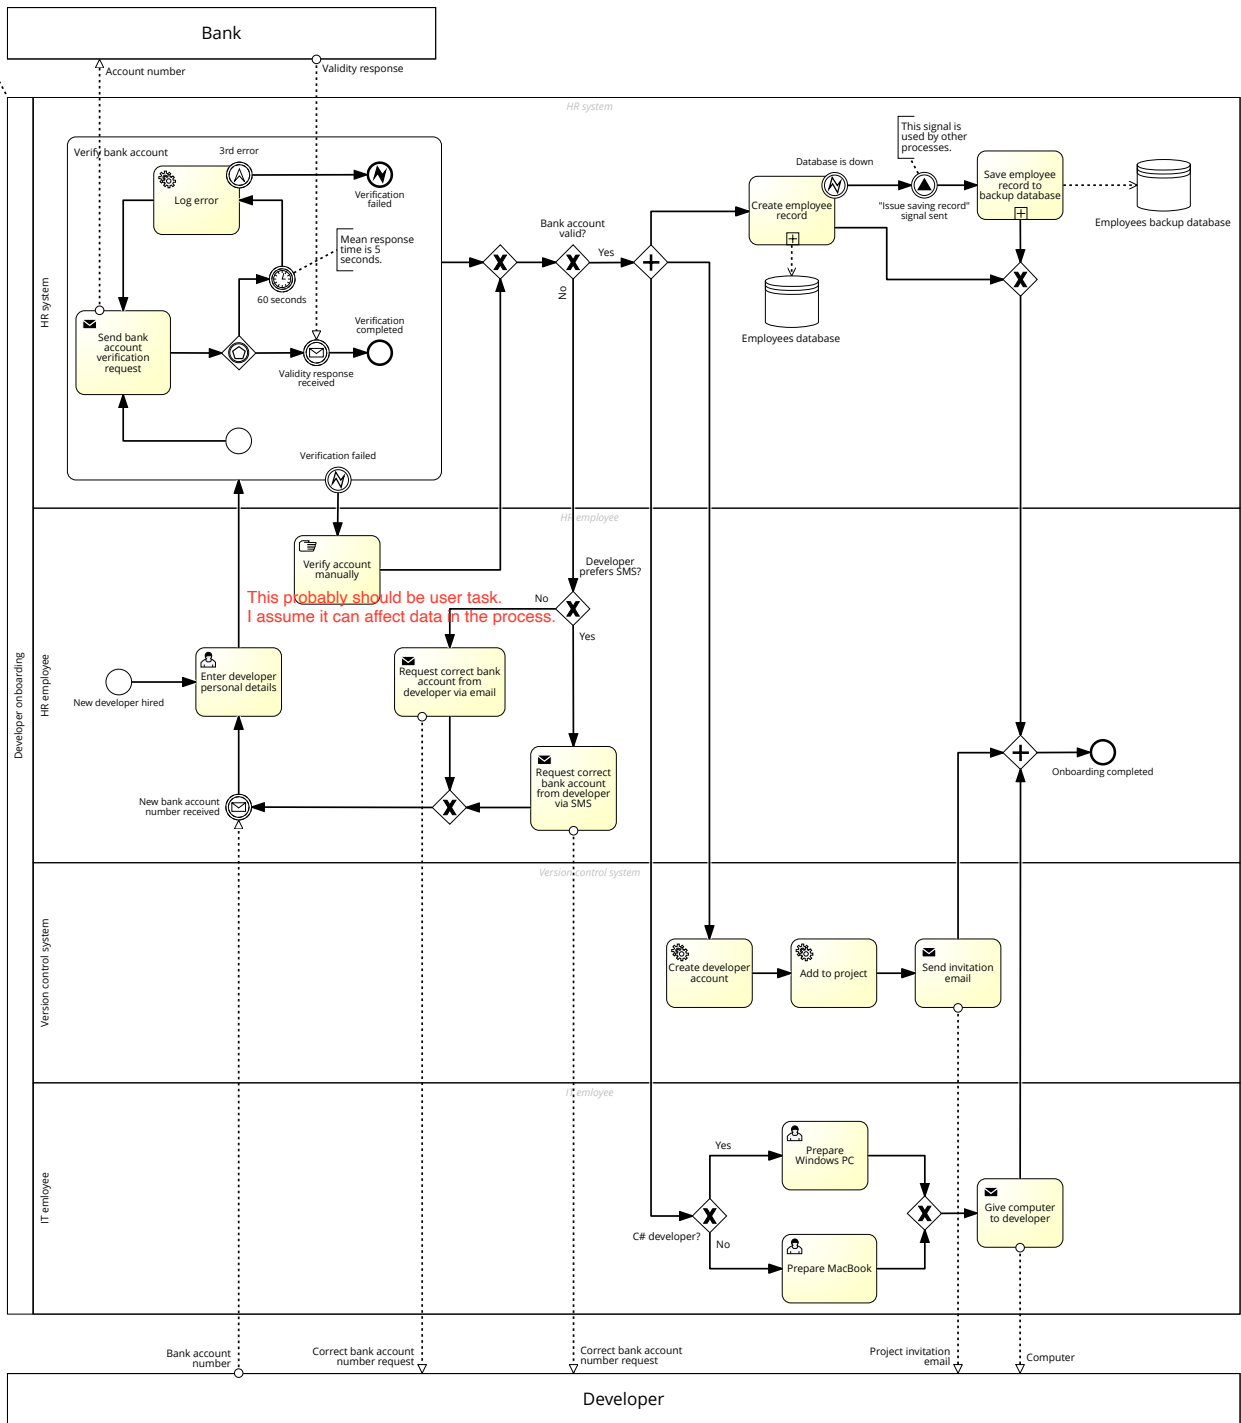

HW2 Developer onboarding process

Result: 12