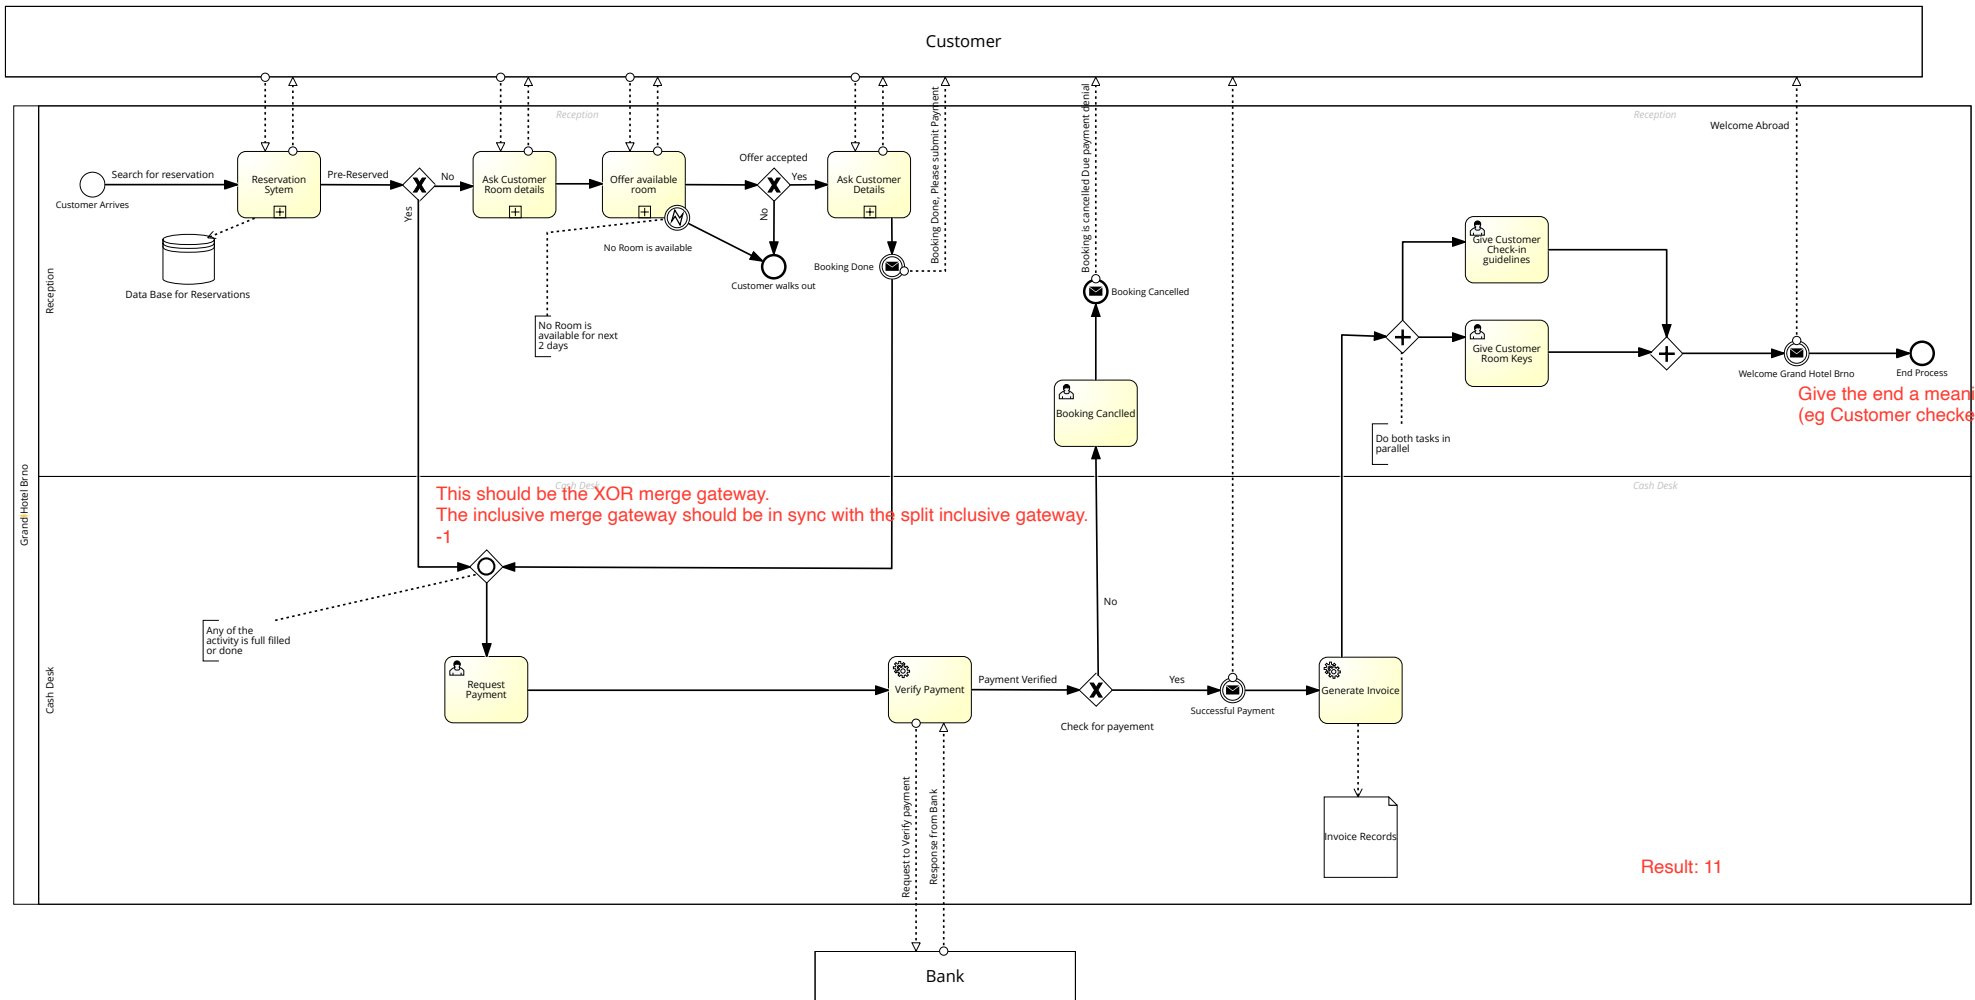

# 540701\_hotel

Give the end a meaningful name (eg Customer checked-in).

This should be the XOR merge gateway. The inclusive merge gateway should be in sync with the split inclusive gateway. -1

Do both tasks in parallel!

Result: 11

This system is designed for customers to check in at the grand hotel Brno. There are two types of customer, one who have pre-reservation and one who doesn't have pre-reservation, like walk-in customers.