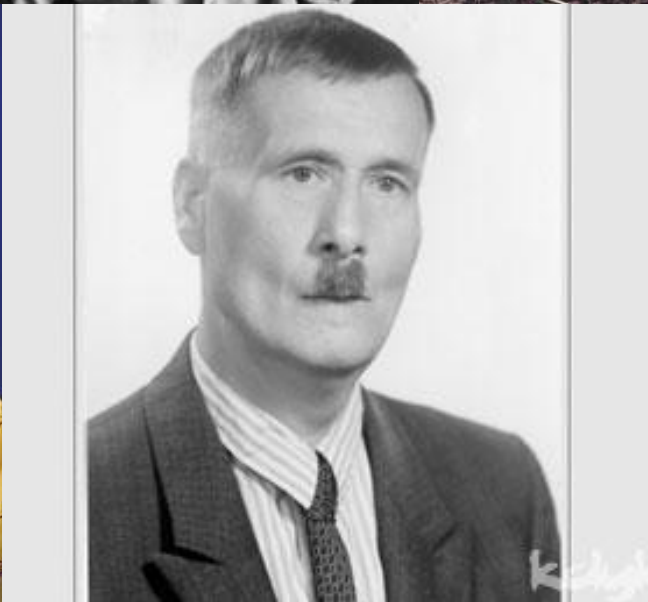

A man's face is reflected in a highly ornate, golden mirror that is partially submerged in a dark pond. The man's face is visible through the mirror's reflection, looking directly at the viewer. The background is dark and textured, possibly a wall or a large rock formation. The overall mood is mysterious and artistic.

# Citace

**Joel Peter Witkin**  
**Sandro Boticelli**

**Man**  
**Ray**

**Cindy Sherman, Jean Fouquet**

**Kyle Thompson**

**Kyle Thompson**

**Václav Stratil**