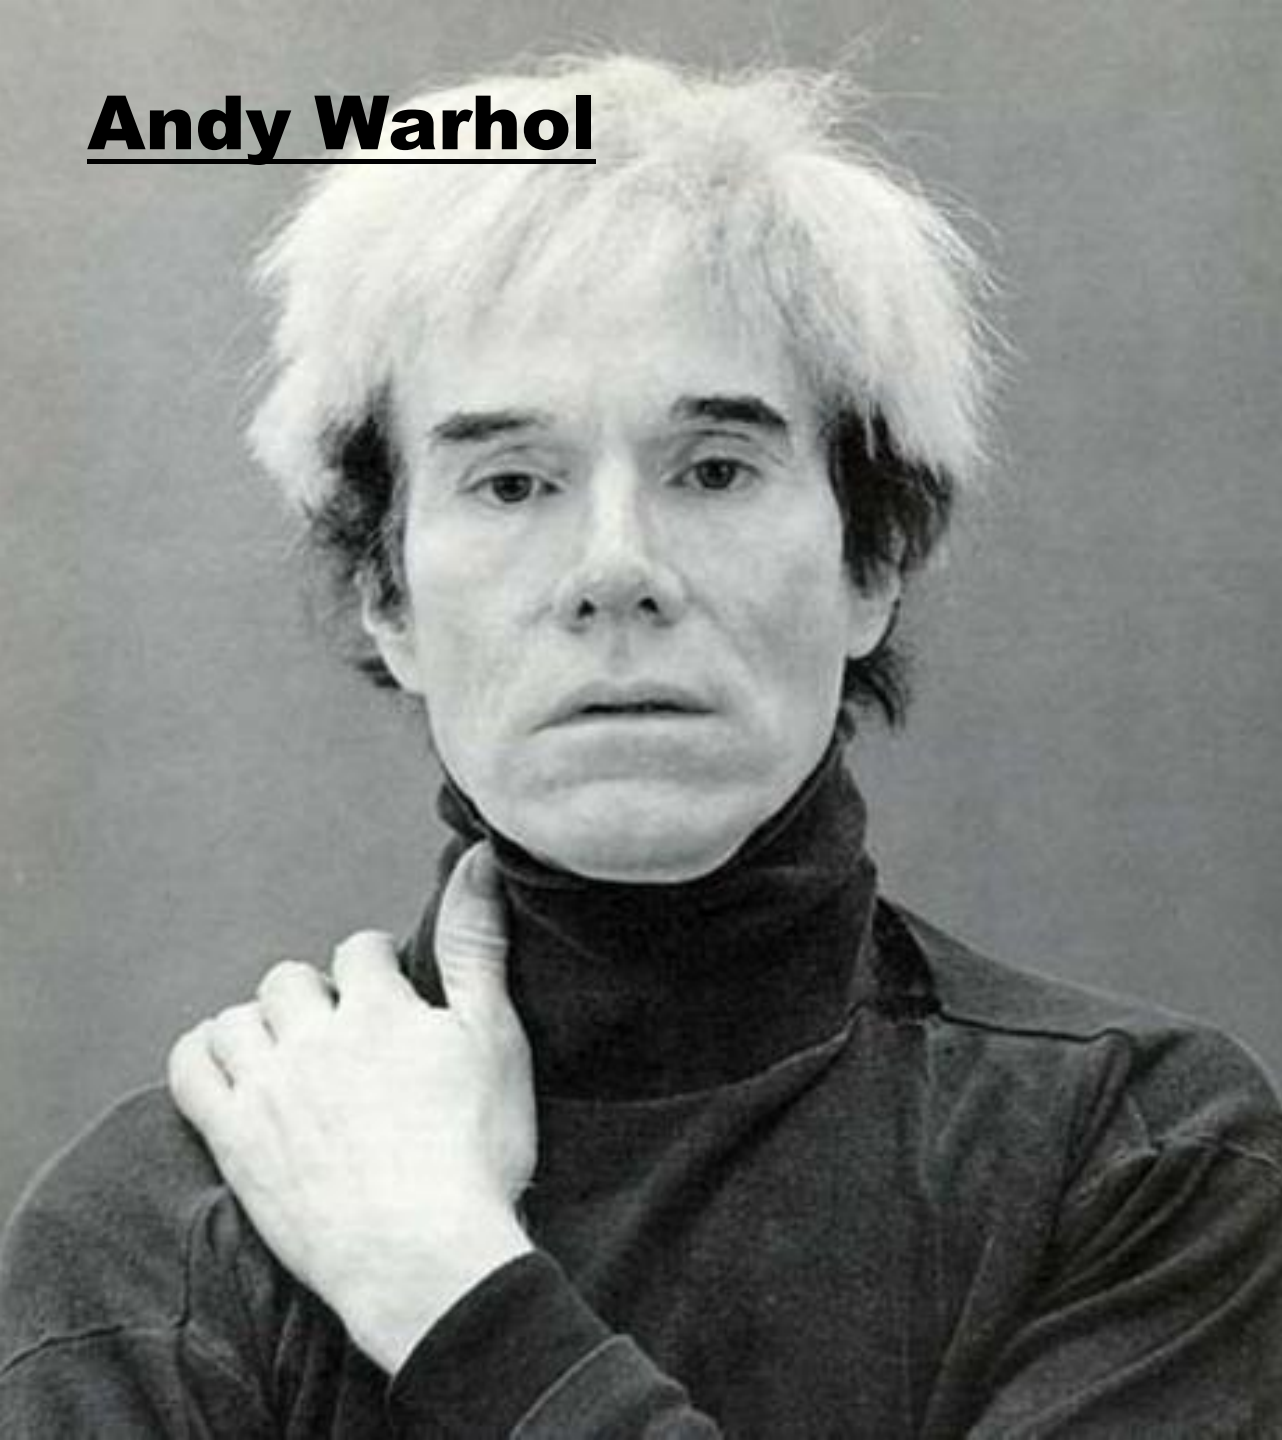

Andy Warhol