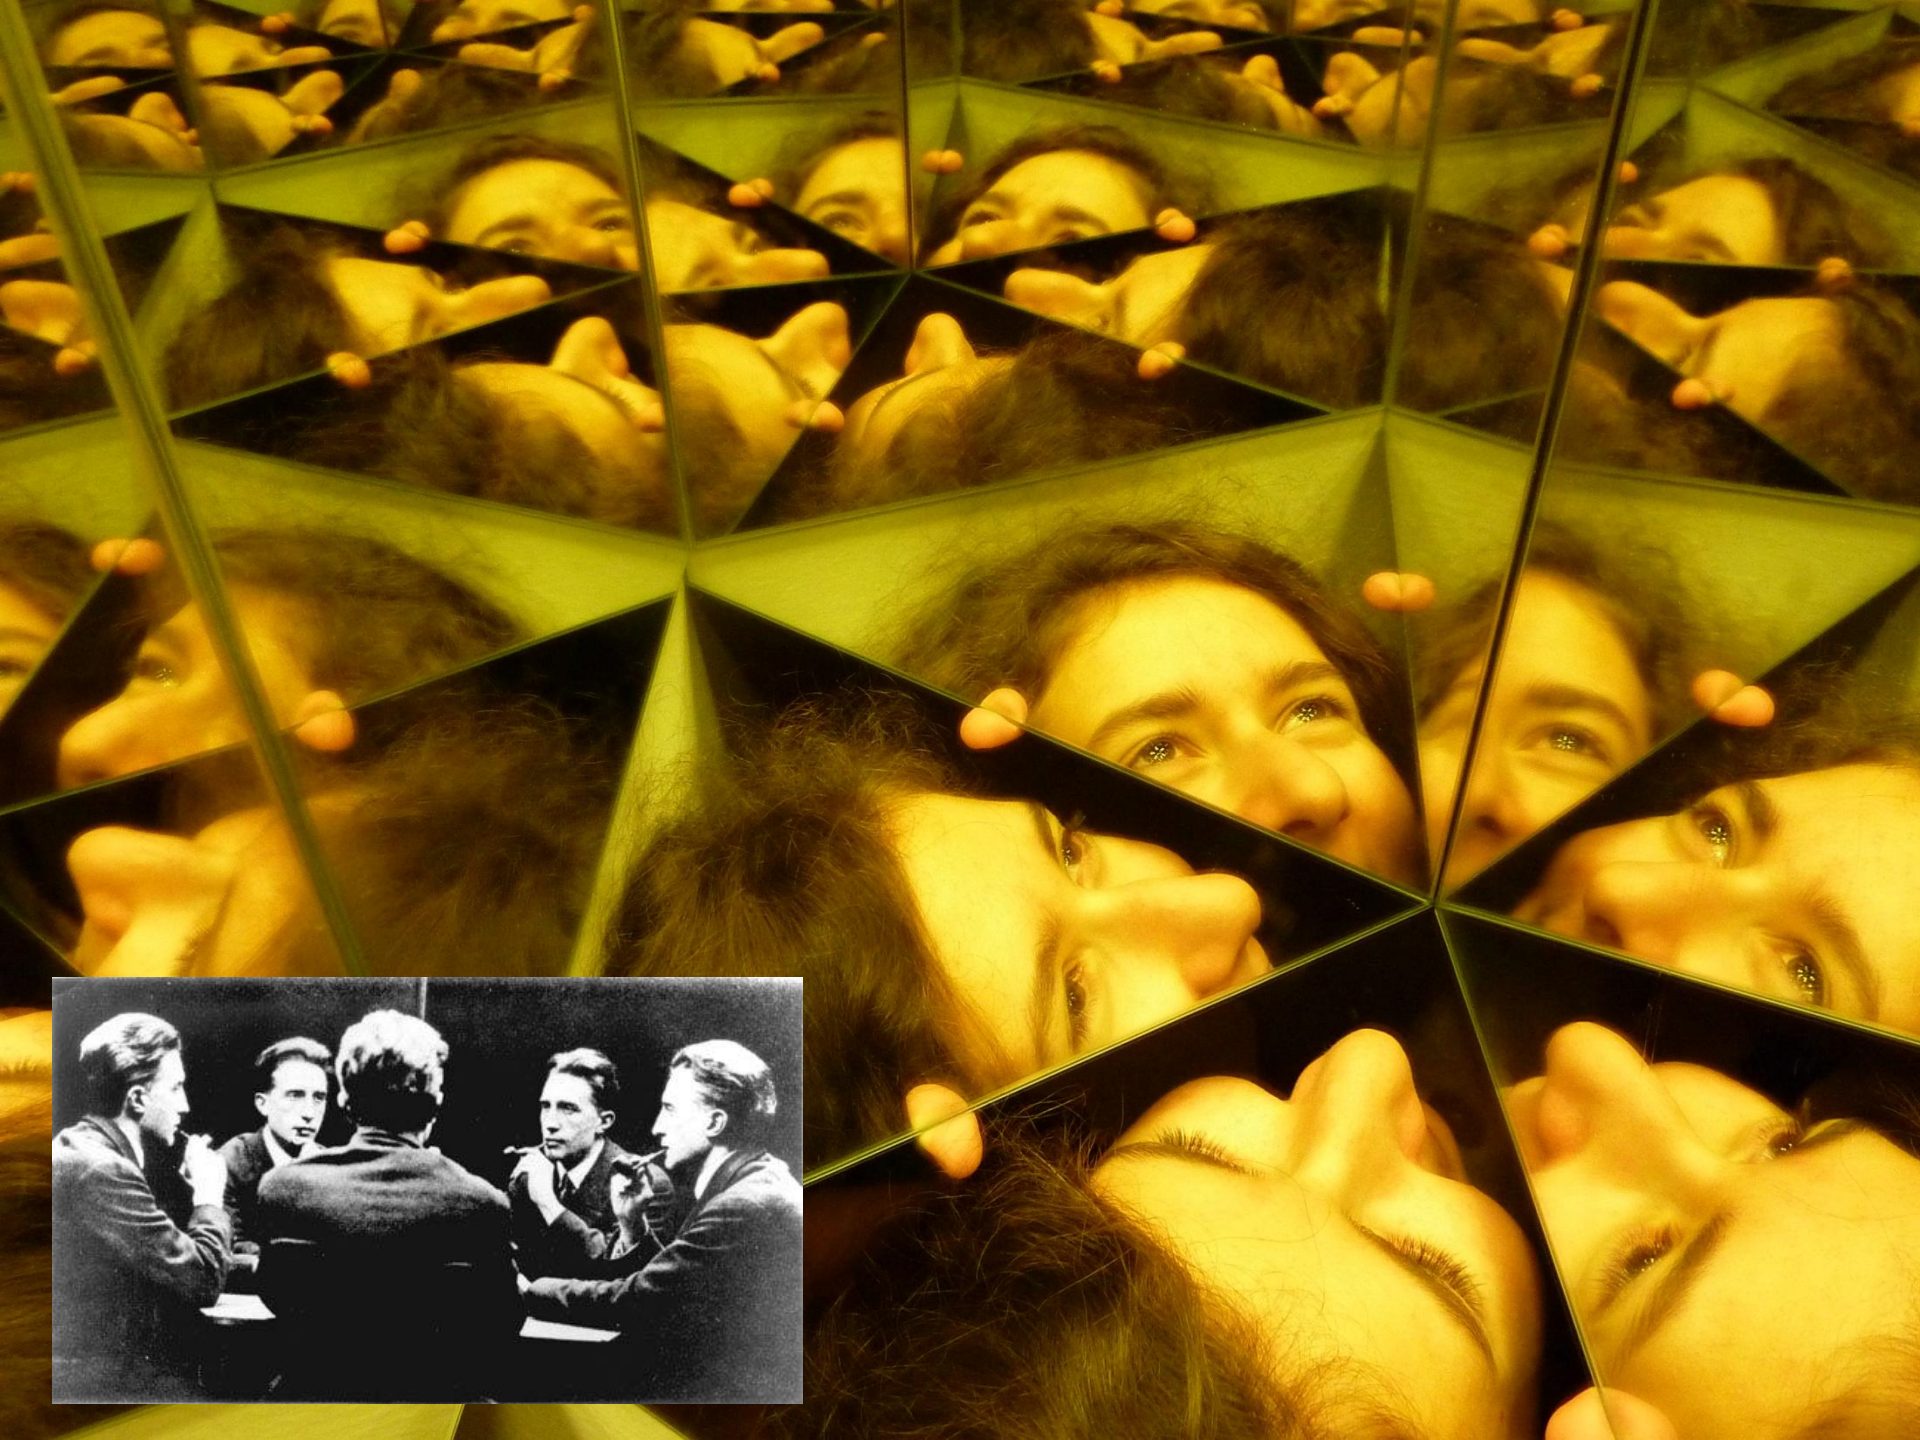

A man's face is reflected in a highly ornate, golden mirror that is partially submerged in a dark pond. The man's face is visible through the mirror's reflection, looking directly at the viewer. The background is dark and textured, possibly a wall or a large rock formation. The overall mood is mysterious and artistic.

# Citace

**Joel Peter Witkin**  
**Sandro Boticelli**

**Man**  
**Ray**

**Cindy Sherman, Jean Fouquet**

**Kyle Thompson**

**Kyle Thompson**

**Václav Stratil**