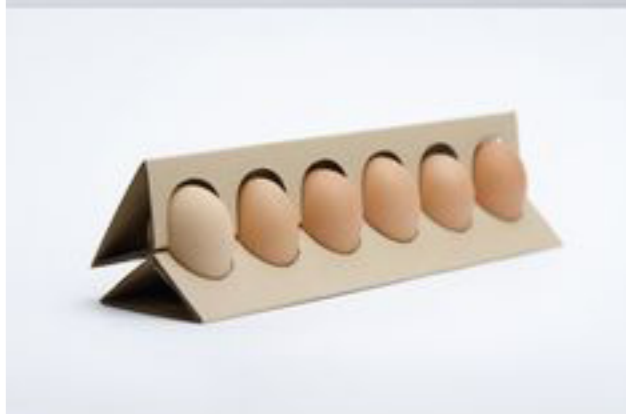

drew dupont 

COME OVER HERE PET COOKIES PACKAGING  
Package Design: 6.5cm x 6.5cm x 6.5cm

MISS CAN  
PATRIOT