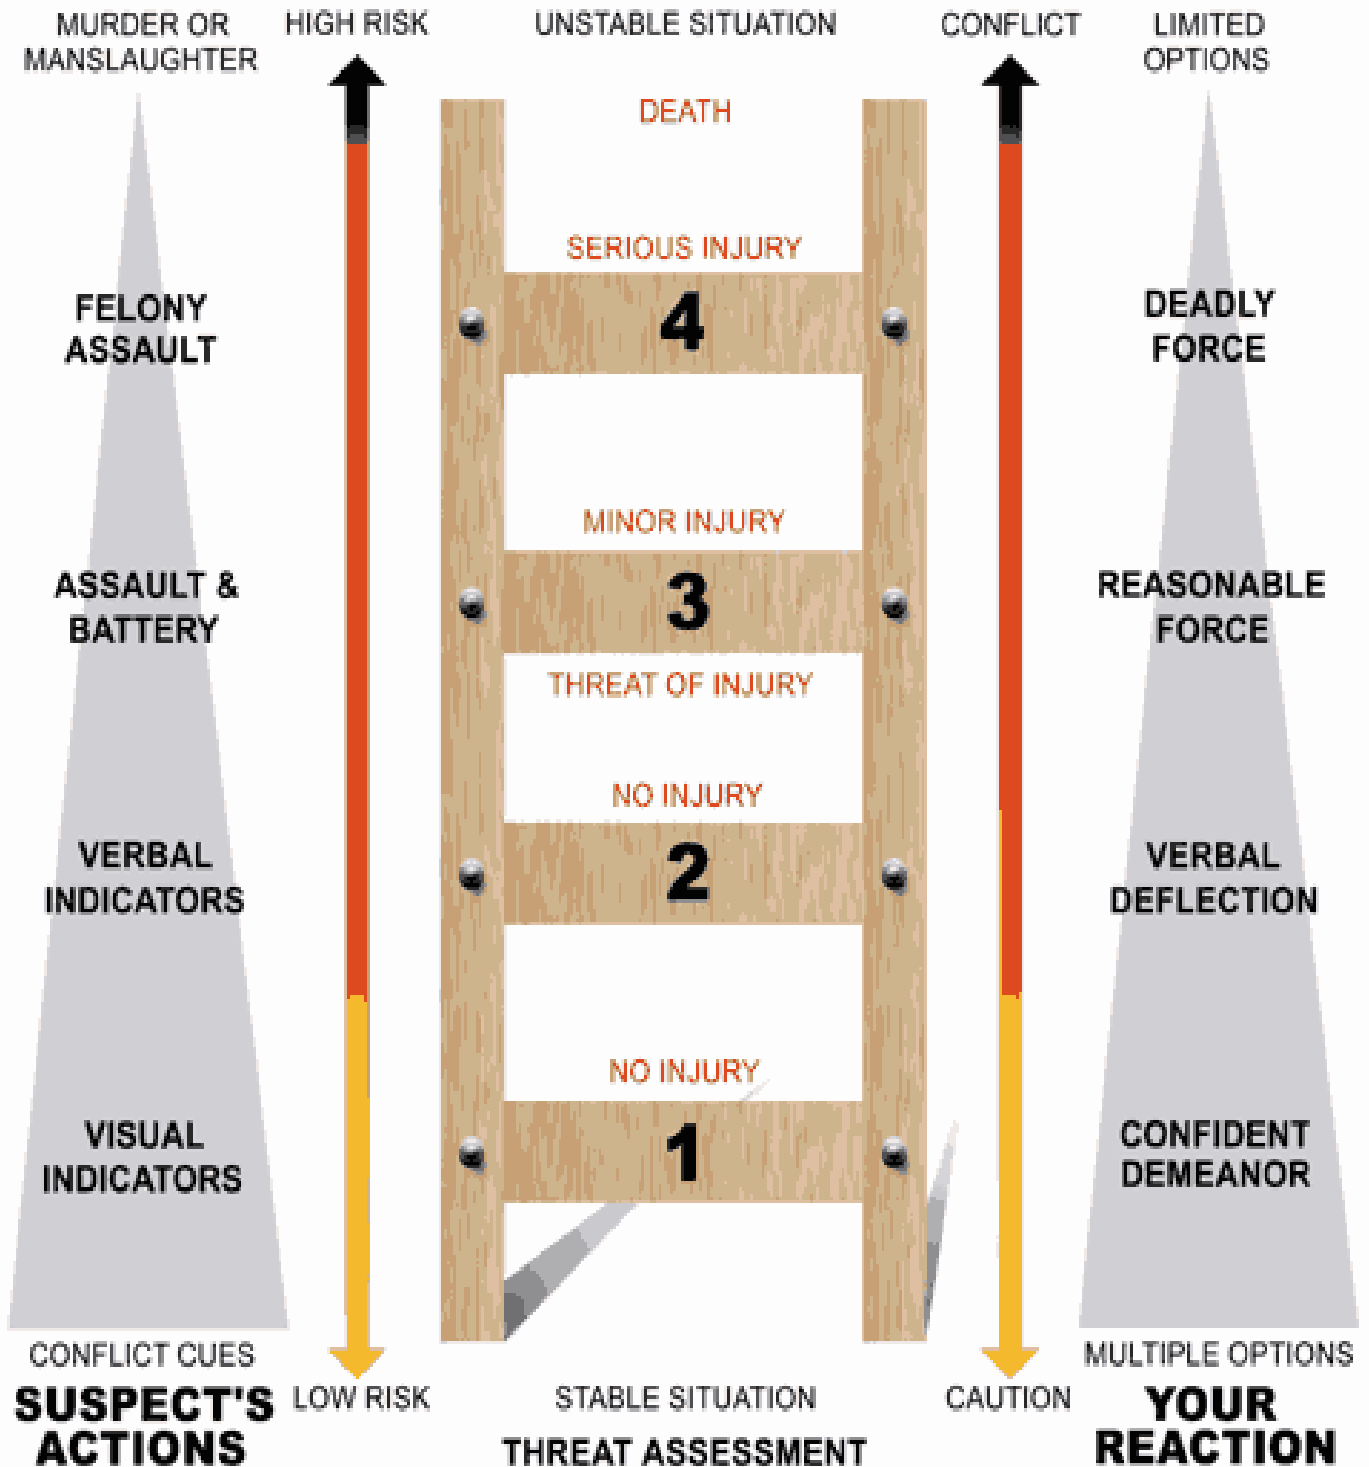

JIM WAGNER REALITY-BASED PERSONAL PROTECTION™

# USE-OF-FORCE LADDER™ FOR CIVILIAN SELF-DEFENSE

**DEADLY FORCE:** Any force that is likely to cause death or serious bodily injury.  
**REASONABLE FORCE:** The level of force that a reasonable person would use in a similar situation.  
**VERBAL DEFLECTION:** Words, or silence, used to diffuse a situation rather than to incite.  
**CONFIDENT DEMEANOR:** Physical appearance of self-confidence and determination.  
**THREAT ASSESSMENT:** Anticipating likely conflict paths before they occur (at all levels).