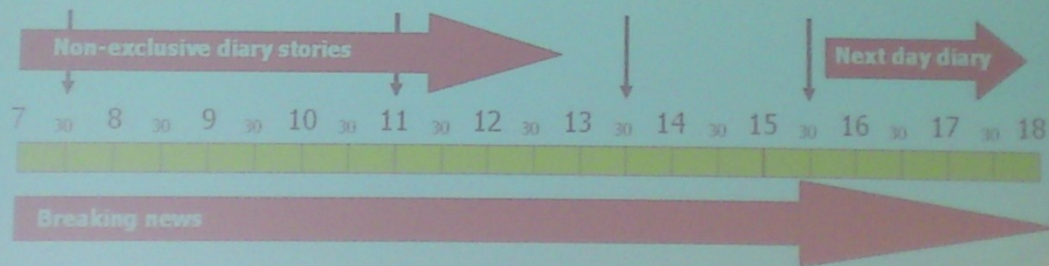

## Audience touchpoints

- Four main audience touchpoints

**Early-morning edition**  
(Print & Digital)

7.30

**Morning edition**  
(Digital)

11.00

**Afternoon edition**  
(Digital)

13:30

**Teatime edition**  
(Digital)

15.30

7 30 8 30 9 30 10 30 11 30 12 30 13 30 14 30 15 30 16 30 17 30 18

9.30

15.30

★ Conferences

## The new editorial routine

★ 7.30am  
News: Content  
fed on to site  
through day  
Traffic news

★ 11.00am  
News:  
Exclusive  
content

★ 1.30pm  
Features  
Rich media

★ 3.30pm  
Blogs  
Traffic news