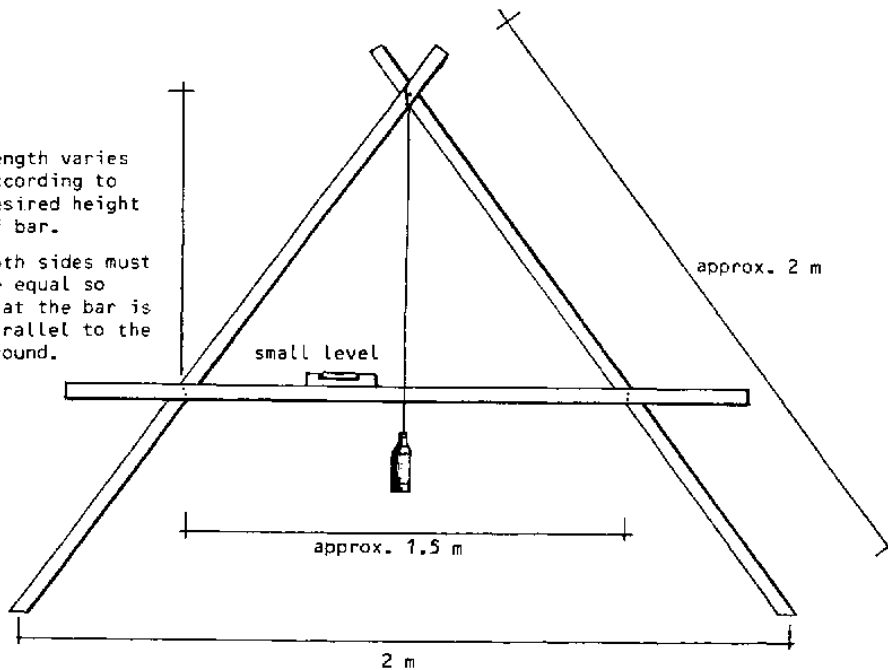

A man measures the root system of a vetiver plant after 2 seasons of growth. This plant has been dug out of a bank in Malaysia and the roots washed clean. In this case, the roots had reached 2 meters in red latosol soil.

Wire mesh screen or fence.

Water condenses into droplets which fall to the ground.

- Mars, R. (2003). The Basics of Permanent Culture Design. Hampshire, UK: Permanent Publications.

Length varies according to desired height of bar.
Both sides must be equal so that the bar is parallel to the ground.

THE SWALE

The swale is a water harvesting ditch dug on even contour / elevation. Water does not flow in a swale because the trench basin is the exact same elevation, thus creating no erosion and encouraging the water to move passively, soaking directly into the soil to feed gardens, forests, or regenerate entire acreages and groundwater aquifers.