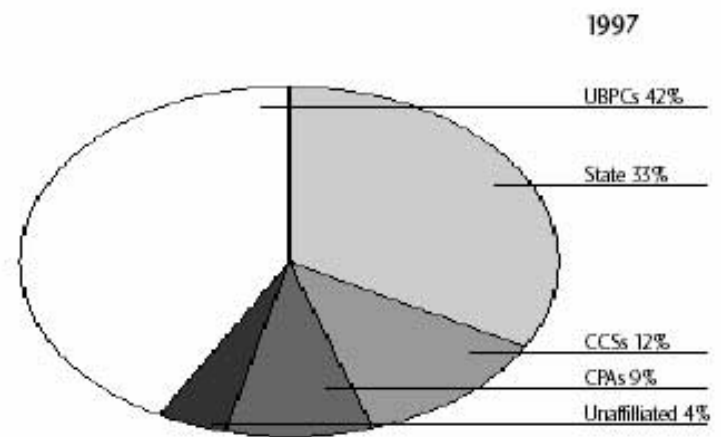

BPC is a basic unit of cooperative production. CPA is an agricultural production cooperative. CCS is a credit and services cooperative.