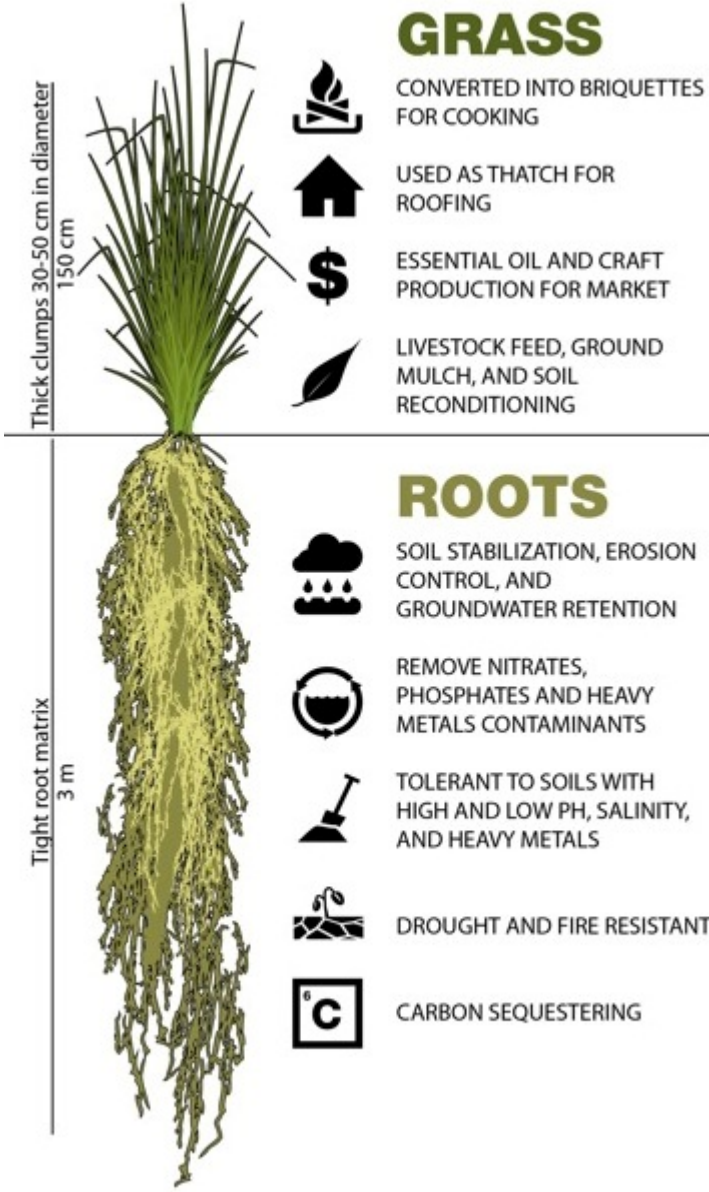

A man measures the root system of a vetiver plant after 2 seasons of growth. This plant has been dug out of a bank in Malaysia and the roots washed clean. In this case, the roots had reached 2 meters in red latosol soil.

Wire mesh screen or fence.

Water condenses into droplets which fall to the ground.

- Mars, R. (2003). The Basics of Permanent Culture Design. Hampshire, UK: Permanent Publications.

Length varies according to desired height of bar.
Both sides must be equal so that the bar is parallel to the ground.

THE SWALE

The swale is a water harvesting ditch dug on even contour / elevation. Water does not flow in a swale because the trench basin is the exact same elevation, thus creating no erosion and encouraging the water to move passively, soaking directly into the soil to feed gardens, forests, or regenerate entire acreages and groundwater aquifers.

The soil's wicking property pulls water further up the sloped trench walls. The swale trench can be filled with water-permeable mediums such as gravel or wood mulch, then used as a walking path.

This method of watering encourages a drought resistant garden by storing water and also encouraging deeper root growth.