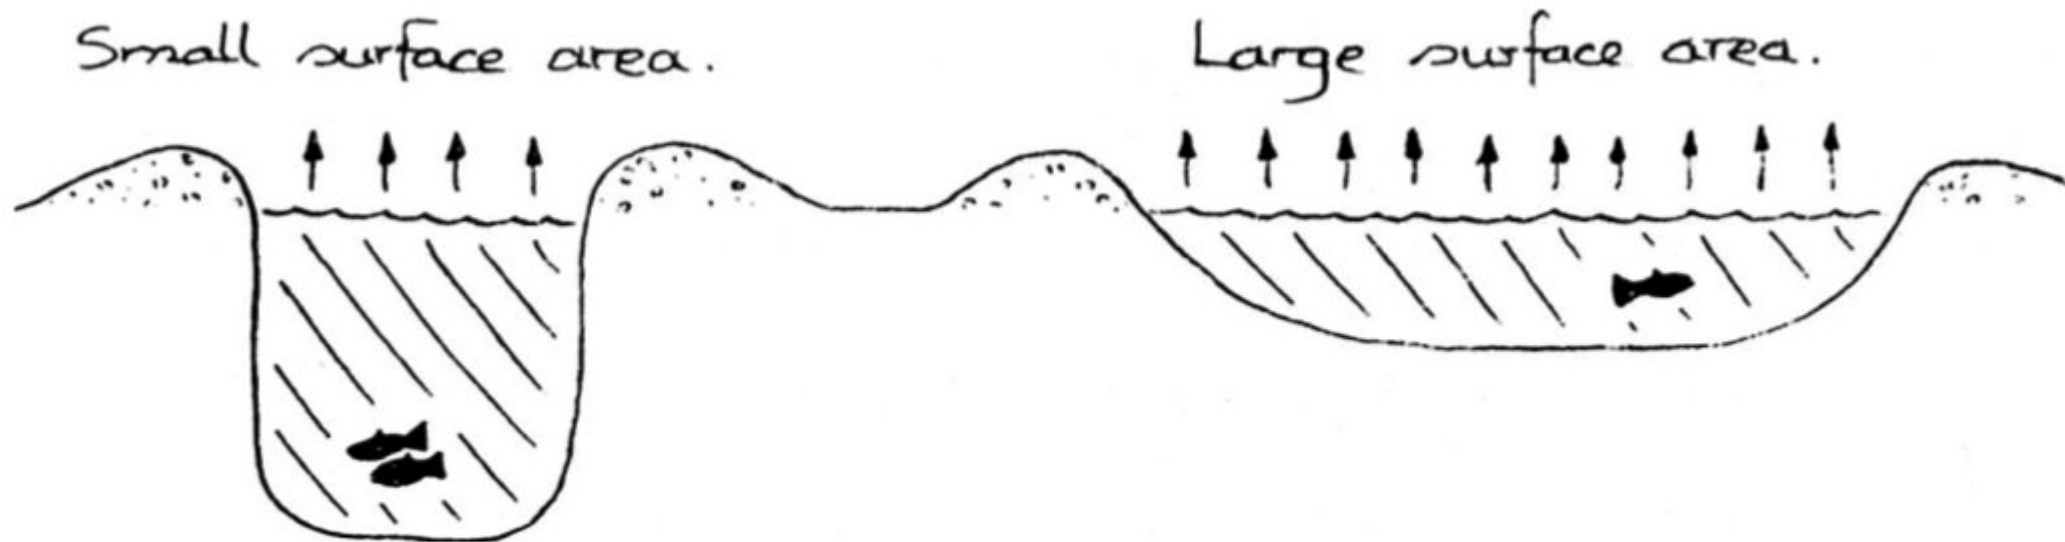

A man measures the root system of a vetiver plant after 2 seasons of growth. This plant has been dug out of a bank in Malaysia and the roots washed clean. In this case, the roots had reached 2 meters in red latosol soil.

Wire mesh screen or fence.

Water condenses into droplets which fall to the ground.

- Mars, R. (2003). The Basics of Permanent Culture Design. Hampshire, UK: Permanent Publications.

Length varies according to desired height of bar.
Both sides must be equal so that the bar is parallel to the ground.

THE SWALE

The swale is a water harvesting ditch dug on even contour / elevation. Water does not flow in a swale because the trench basin is the exact same elevation, thus creating no erosion and encouraging the water to move passively, soaking directly into the soil to feed gardens, forests, or regenerate entire acreages and groundwater aquifers.

The soil's wicking property pulls water further up the sloped trench walls. The swale trench can be filled with water-permeable mediums such as gravel or wood mulch, then used as a walking path.

This method of watering encourages a drought resistant garden by storing water and also encouraging deeper root growth.