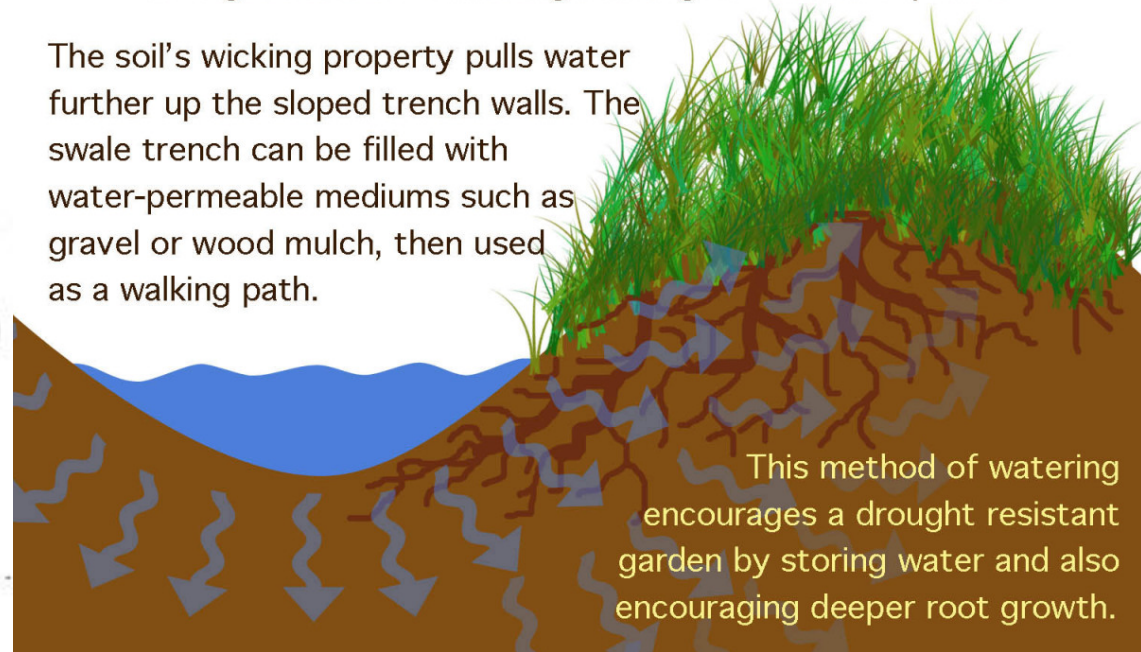

A man measures the root system of a vetiver plant after 2 seasons of growth. This plant has been dug out of a bank in Malaysia and the roots washed clean. In this case, the roots had reached 2 meters in red latosol soil.

Wire mesh screen or fence.

Water condenses into droplets which fall to the ground.

- Mars, R. (2003). The Basics of Permanent Culture Design. Hampshire, UK: Permanent Publications.

Length varies according to desired height of bar.
Both sides must be equal so that the bar is parallel to the ground.

THE SWALE

The swale is a water harvesting ditch dug on even contour / elevation. Water does not flow in a swale because the trench basin is the exact same elevation, thus creating no erosion and encouraging the water to move passively, soaking directly into the soil to feed gardens, forests, or regenerate entire acreages and groundwater aquifers.

The soil's wicking property pulls water further up the sloped trench walls. The swale trench can be filled with water-permeable mediums such as gravel or wood mulch, then used as a walking path.

This method of watering encourages a drought resistant garden by storing water and also encouraging deeper root growth.