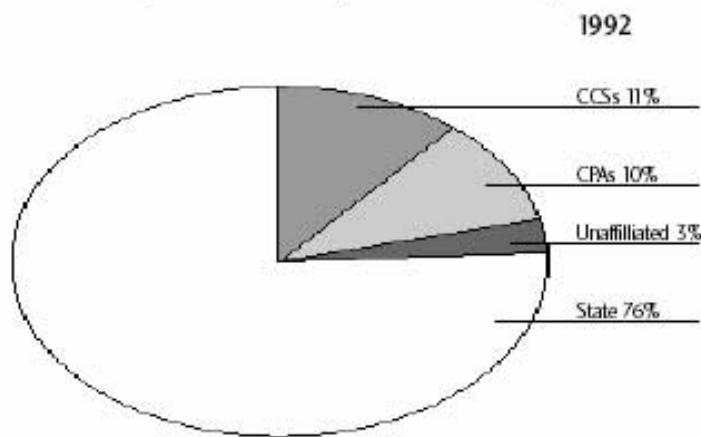

BPC is a basic unit of cooperative production. CPA is an agricultural production cooperative. CCS is a credit and services cooperative.