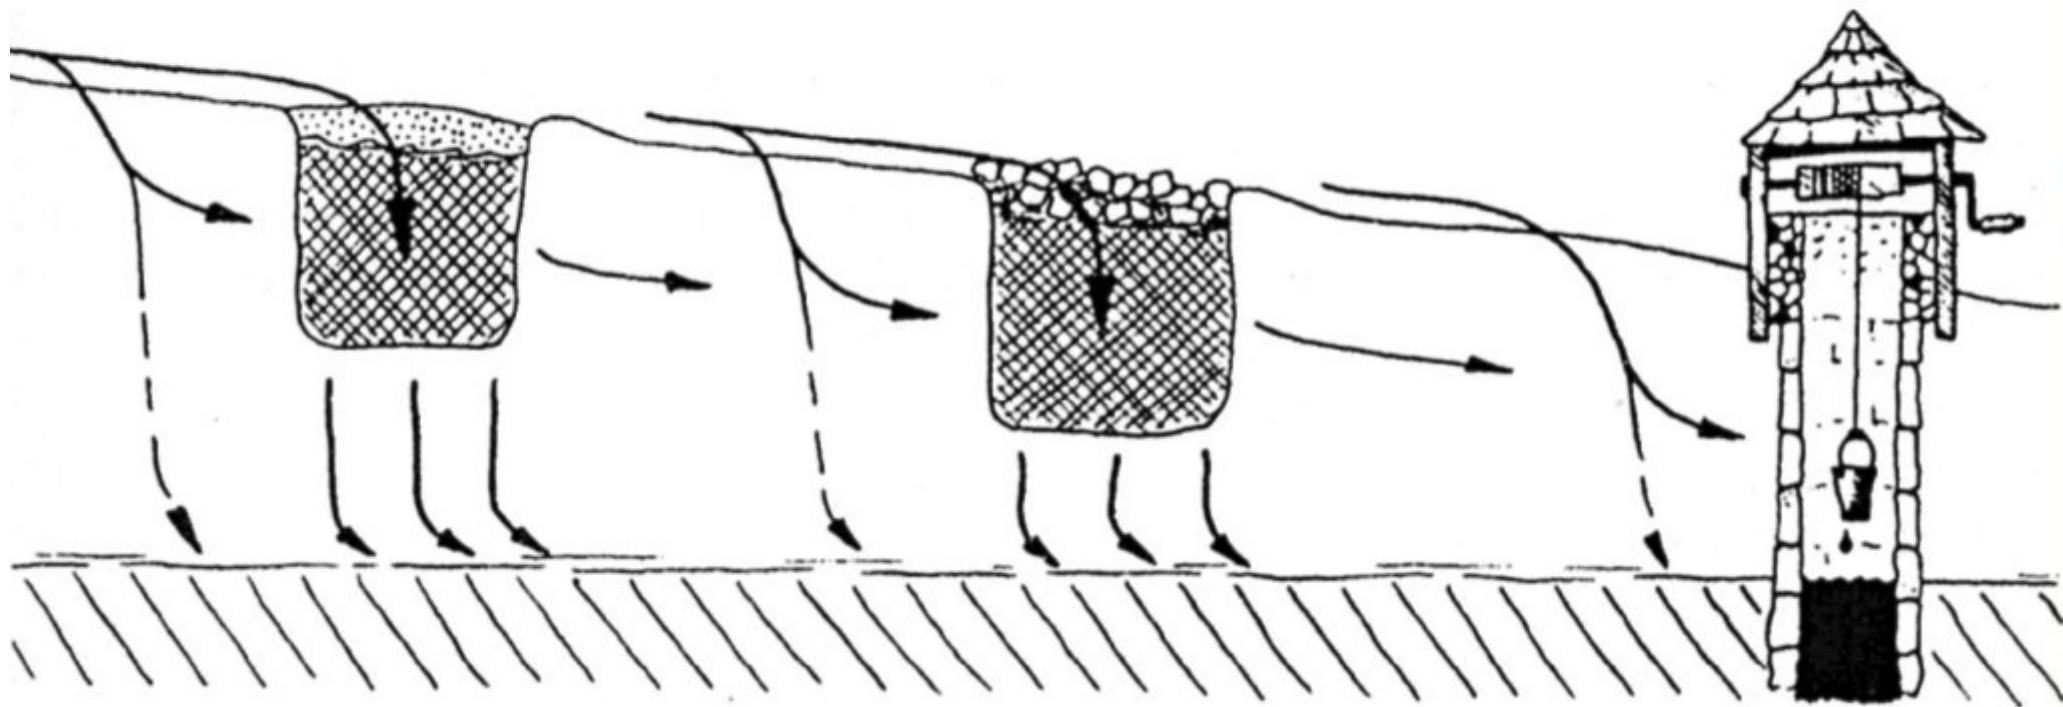

A man measures the root system of a vetiver plant after 2 seasons of growth. This plant has been dug out of a bank in Malaysia and the roots washed clean. In this case, the roots had reached 2 meters in red latosol soil.

Wire mesh screen or fence.

Water condenses into droplets which fall to the ground.

- Mars, R. (2003). The Basics of Permanent Culture Design. Hampshire, UK: Permanent Publications.

Length varies according to desired height of bar.
Both sides must be equal so that the bar is parallel to the ground.

THE SWALE

The swale is a water harvesting ditch dug on even contour / elevation. Water does not flow in a swale because the trench basin is the exact same elevation, thus creating no erosion and encouraging the water to move passively, soaking directly into the soil to feed gardens, forests, or regenerate entire acreages and groundwater aquifers.

The soil's wicking property pulls water further up the sloped trench walls. The swale trench can be filled with water-permeable mediums such as gravel or wood mulch, then used as a walking path.

This method of watering encourages a drought resistant garden by storing water and also encouraging deeper root growth.