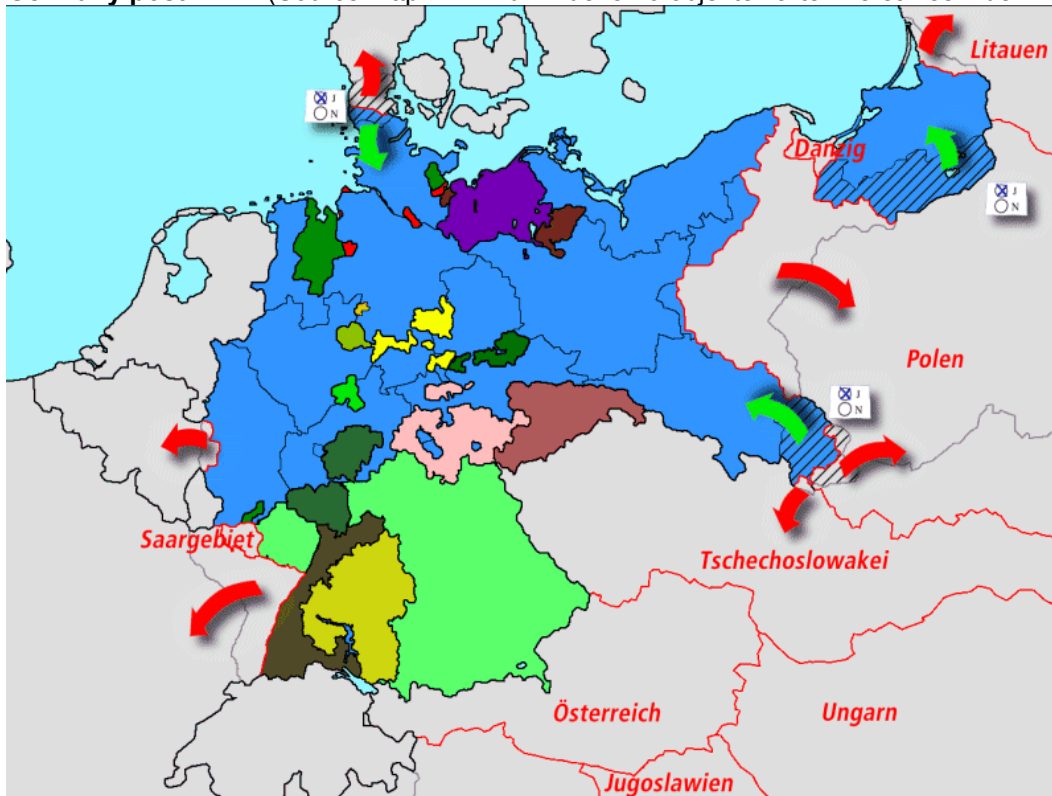

Major dates concerning the strategic history of Germany:

1648 – 1792 – 1803/06 – 1814/15 – (1848/49) – 1866 – 1870/71 – 1918/19 – 1933 – 1945 – 1949/55 – 1989/90

Germany 1648 (Source: http://www.ieg-maps.uni-mainz.de/gif/p648d_a4.htm):

Germany post-WW I (Source: <http://www.dhm.de/lemo/objekte/karten/versailles/index.html>)

Reading assignment for next week: Treaty of Westphalia

<http://se2.isn.ch/serviceengine/FileContent?serviceID=23&fileid=BD05098C-2A1C-A7AC-9796-19E4BE38F0B8&lng=en>