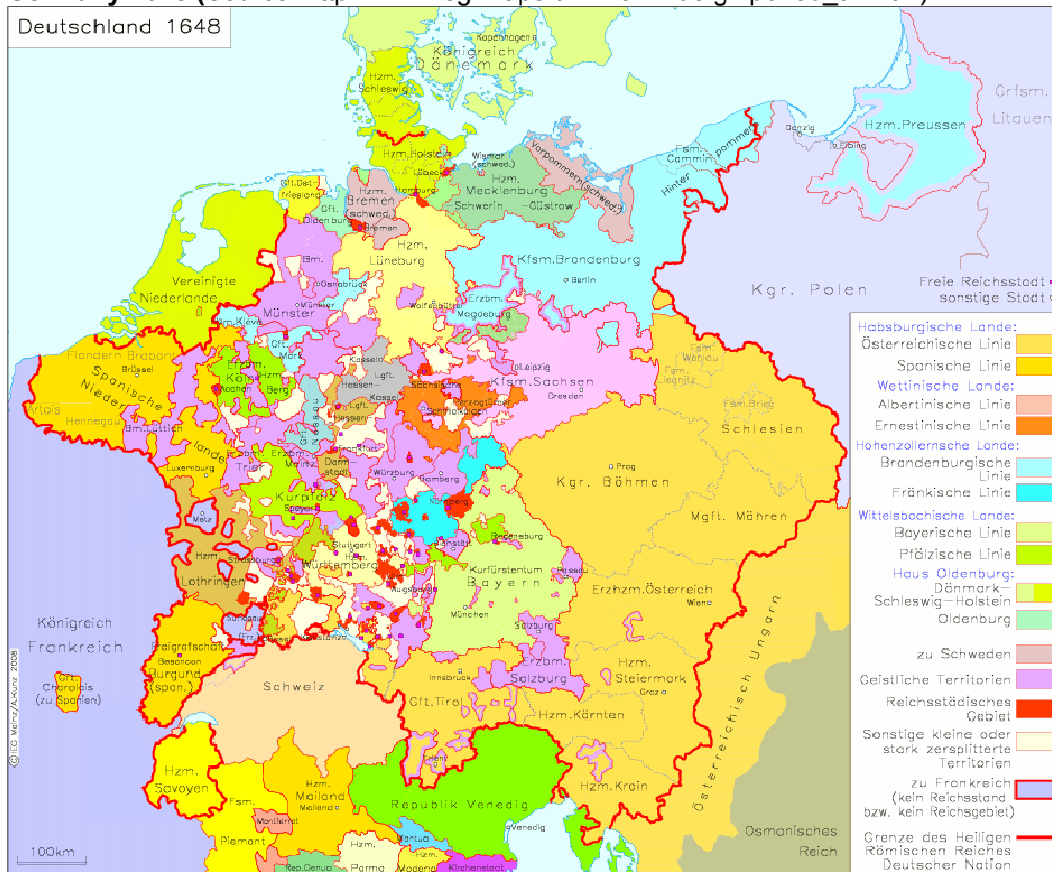

Major dates concerning the strategic history of Germany:

1648 – 1792 – 1803/06 – 1814/15 – (1848/49) – 1866 – 1870/71 – 1918/19 – 1933 – 1945 – 1949/55 – 1989/90

Germany 1648 (Source: http://www.ieg-maps.uni-mainz.de/gif/p648d_a4.htm):

Germany post-WW I (Source: <http://www.dhm.de/lemo/objekte/karten/versailles/index.html>)

Reading assignment for next week: Treaty of Westphalia

<http://se2.isn.ch/serviceengine/FileContent?serviceID=23&fileid=BD05098C-2A1C-A7AC-9796-19E4BE38F0B8&lng=en>