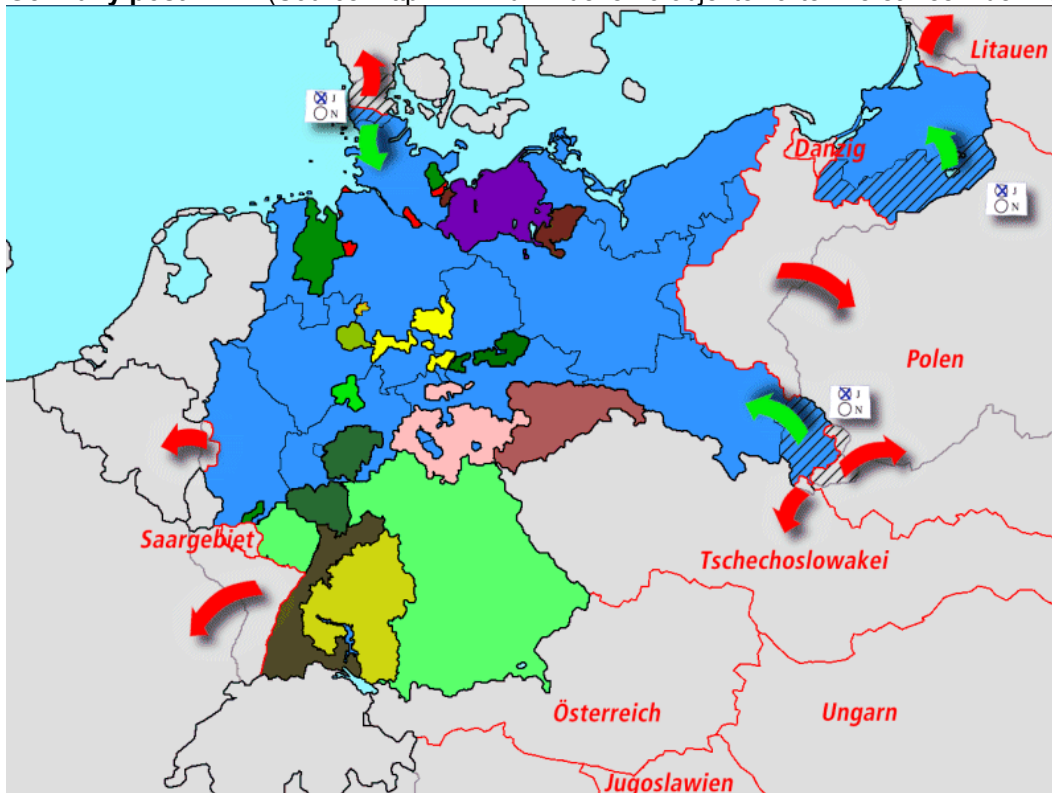

Major dates concerning the strategic history of Germany:

1648 – 1792 – 1803/06 – 1814/15 – (1848/49) – 1866 – 1870/71 – 1918/19 – 1933 – 1945 – 1949/55 – 1989/90

Germany 1648 (Source: http://www.ieg-maps.uni-mainz.de/gif/p648d_a4.htm):

Germany post-WW I (Source: <http://www.dhm.de/lemo/objekte/karten/versailles/index.html>)

Reading assignment for next week: Treaty of Westphalia

<http://se2.isn.ch/serviceengine/FileContent?serviceID=23&fileid=BD05098C-2A1C-A7AC-9796-19E4BE38F0B8&lng=en>