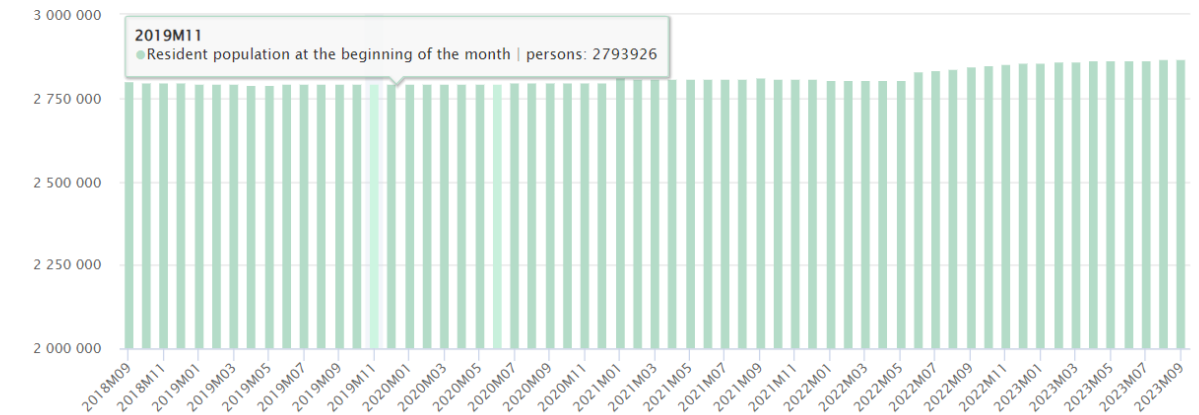

Information webpage using some data

- <https://osp.stat.gov.lt/en/lietuvos-ekonomikos-raida/gyventojai-ir-socialine-statistika>

Real Data

Resident population

Beginning of the month

The latest and detailed data are available in the [Database of Indicators](#)

- <https://osp.stat.gov.lt/statistiniu-rodikliu-analize?hash=b6dcd0f9-dd87-428e-a0d6-13d429b532a4#/>

Search for indicators ...

Modern Lithuania

Search by theme

Search by region

Search by letter

Search by dimension

Table customization

Resident population at the beginning of the month

	Resident population at the beginning of the month | persons ^{1,2}
2023M09	2,866,965*
2023M08	2,866,165*
2023M07	2,864,906*