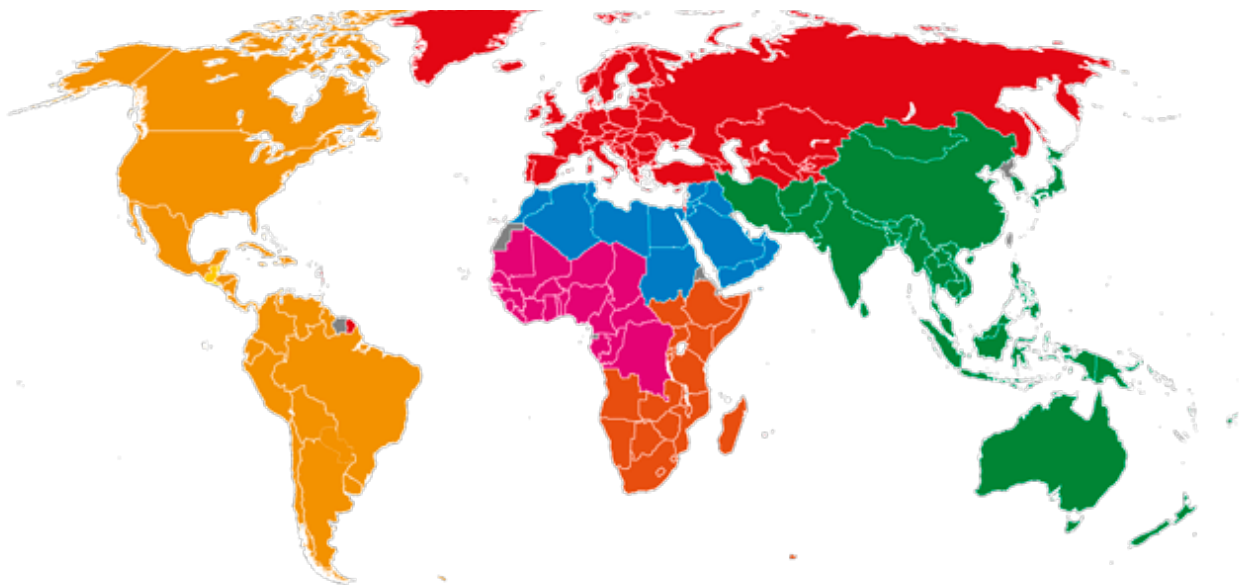

WORLD CUSTOMS ORGANIZATION

WORLD CUSTOMS ORGANIZATION

- 182 Members -

South America, North America, Central America and the Caribbean

NAME OF MEMBER	DATE OF MEMBERSHIP
Antigua and Barbuda	2017-04-10
Argentina	1968-07-01
Bahamas	1974-08-16
Barbados	1999-01-07
Belize	2008-04-22
Bermuda	1990-07-01
Bolivia	1997-08-14
Brazil	1981-01-19
Canada	1971-10-12
Chile	1966-07-01
Colombia	1993-07-11
Costa Rica	2001-08-29
Cuba	1988-07-01
Curaçao	1988-07-11
Dominican Republic	2004-07-28
Ecuador	1997-12-16
El Salvador	2005-07-07
Guatemala	1985-02-22
Guyana	1976-07-29
Haiti	1958-01-31
Honduras	2005-12-08
Jamaica	1963-03-29
Mexico	1988-02-08
Nicaragua	1998-09-24
Panama	1996-03-08
Paraguay	1969-10-03
Peru	1970-01-27
Saint Lucia	2005-05-12
Trinidad and Tobago	1973-10-15
United States	1970-11-05
Uruguay	1977-09-16
Venezuela	1996-07-01

Luxembourg	1953-01-23
Malta	1968-07-06
Moldova	1994-10-28
Montenegro	2006-10-24
Netherlands	1953-01-23
Norway	1951-08-06
Poland	1974-07-17
Portugal	1953-01-26
Romania	1969-01-15
Russian Federation	1991-07-08
Serbia	2001-03-27
Slovakia	1993-01-01
Slovenia	1992-09-07
Spain	1952-07-13
Sweden	1952-10-17
Switzerland	1952-12-19
Tajikistan	1997-07-01
The Former Yugoslav Republic of Macedonia	1994-07-01
Turkey	1951-06-06
Turkmenistan	1993-05-17
Ukraine	1992-06-26
United Kingdom	1952-09-12
Uzbekistan	1992-07-28

North of Africa, Near and Middle East

NAME OF MEMBER	DATE OF MEMBERSHIP
Algeria	1966-12-19
Bahrain	2001-04-18
Egypt	1956-10-26
Iraq	1990-06-06
Jordan	1964-01-01
Kuwait	1993-10-04
Lebanon	1960-05-20
Libya	1983-01-11
Morocco	1968-07-01
Oman	2000-09-11
Palestine	2015-03-24
Qatar	1992-05-04
Saudi Arabia	1973-05-08
Sudan	1960-06-08
Syrian Arab Republic	1959-11-19
Tunisia	1966-07-20
United Arab Emirates	1979-02-07
Yemen	1993-07-01