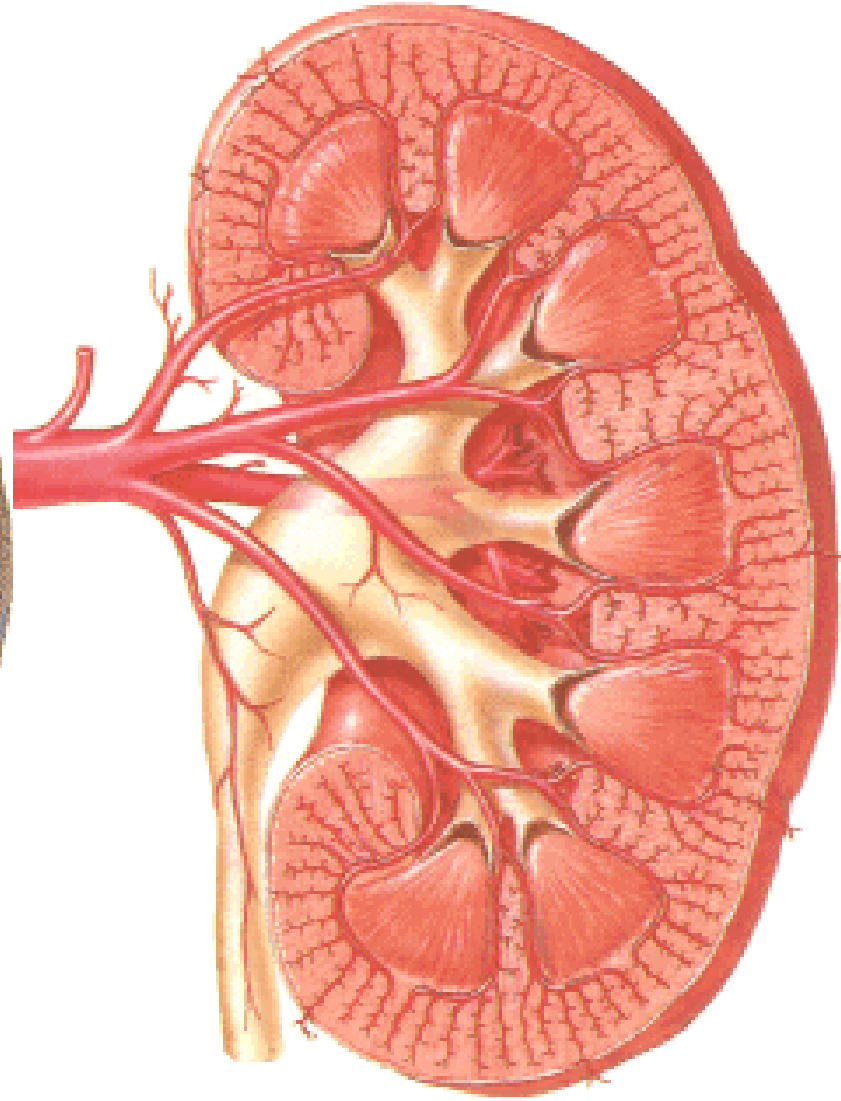

URINARY SYSTEM

AND

MALE GENITAL SYSTEM

1. Kidney (*ren; nephros*): gross anatomy and structure

1. Kidneys (*ren; nephros*): syntopy, coverings and fixation

1 - fascia renalis *Gerotae*

2 - lamina prerenalis *Toldtii*

3 - lamina retrorenalis *Zuckerkandeli*

4 - corpus adiposum perirenale

5 - corpus adiposum pararenale

6 - peritoneum

7 - fascia transversalis

DX.

SIN.

SIN.

DX.

1. Renal calices (*calices renales*), renal pelvis (*pelvis renalis*), renal blood vessels and lymphatics

1. Ureter: course, syntopy and constrictions

1. Urinary bladder (*vesica urinaria*): description, syntopy

1. Seminal vesicles (*vesiculae seminales*)

1. Prostate (*prostata*): description, lobes, syntopy

1. Penis: structure

1. Scrotum, coverings of testes and epididymes

1. Male superficial and deep perineal pouches (*spatium perinei superficiale, diaphragma urogenitale masculinum*)
2. Pelvic diaphragm (*diaphragma pelvis*)