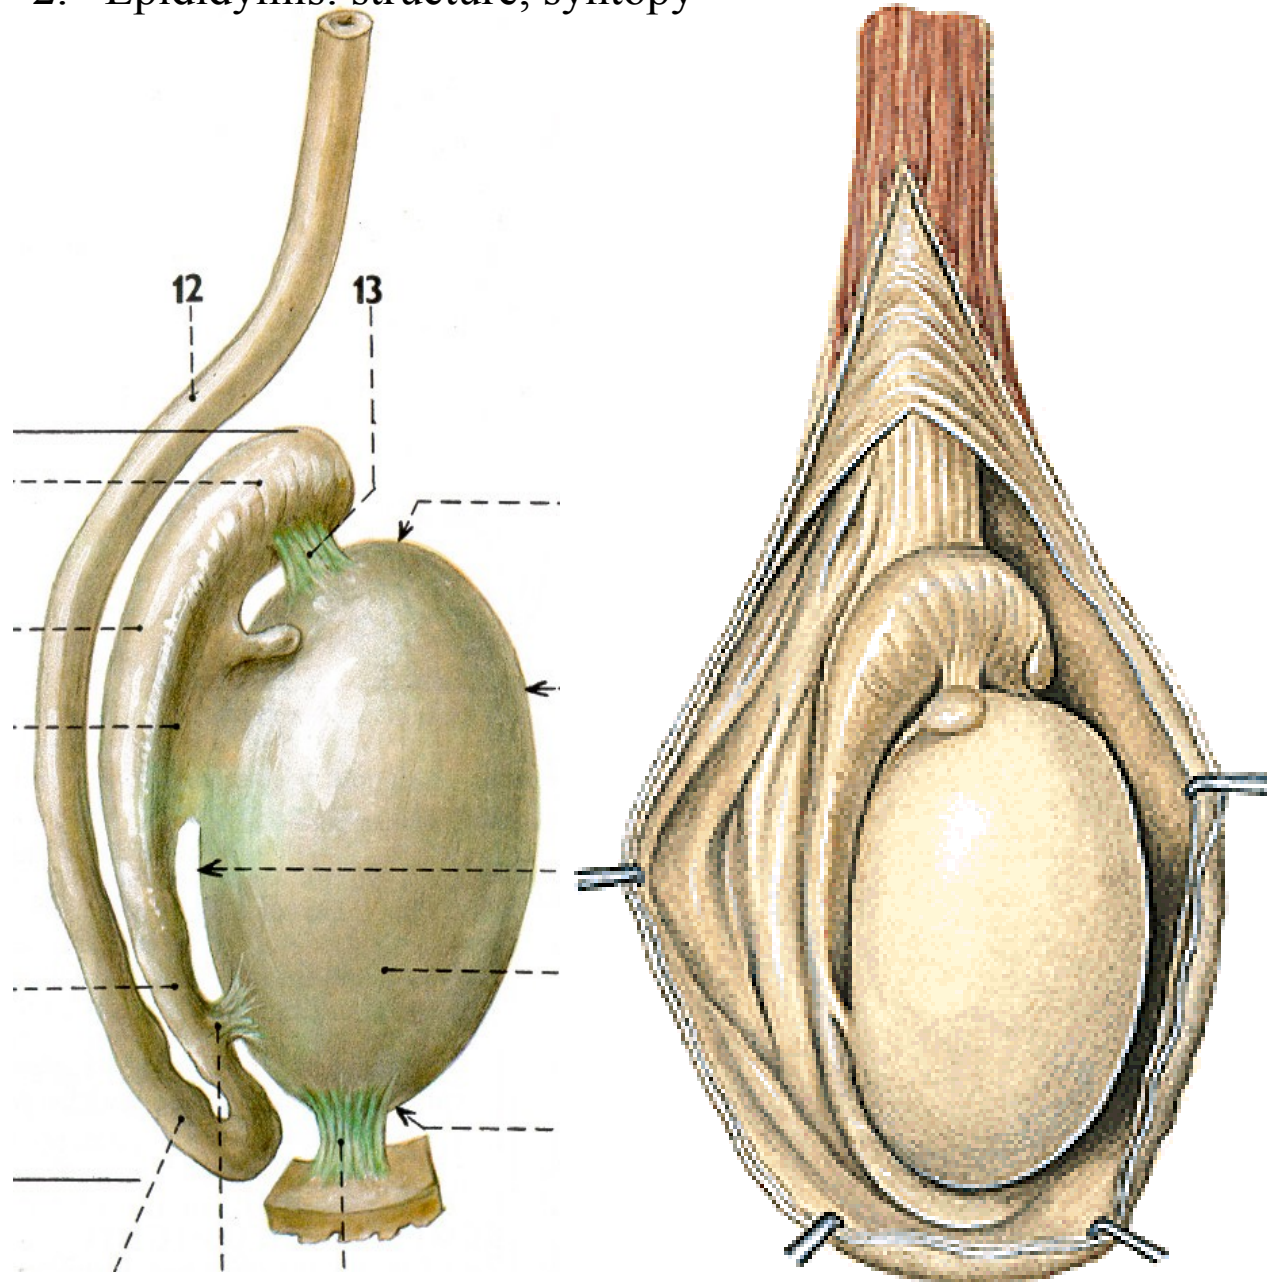

URINARY SYSTEM

AND

MALE GENITAL SYSTEM

1. Kidney (*ren; nephros*): gross anatomy and structure

1. Kidneys (*ren; nephros*): syntopy, coverings and fixation

1 - fascia renalis *Gerotae*

2 - lamina prerenalis *Toldtii*

DX.

1. Renal calices (*calices renales*), renal pelvis (*pelvis renalis*), renal blood vessels and lymphatics

1. Ureter: course, syntopy and constrictions

1. Urinary bladder (*vesica urinaria*): description, syntopy

1. Male urethra (*urethra masculina*)
2. Female urethra (*urethra feminina*)

1. Testis, descent of testes (*descensus testium*)

2. Epididymis: structure, syntopy

1. Ductus deferens: structure, syntopy

1. Spermatic cord (*funiculus spermaticus*)

1. Seminal vesicles (*vesiculae seminales*)

1. Prostate (*prostata*): description, lobes, syntopy

1. Penis: structure

1. Scrotum, coverings of testes and epididymes

1. Male superficial and deep perineal pouches (*spatium perinei superficiale, diaphragma urogenitale masculinum*)
2. Pelvic diaphragm (*diaphragma pelvis*)