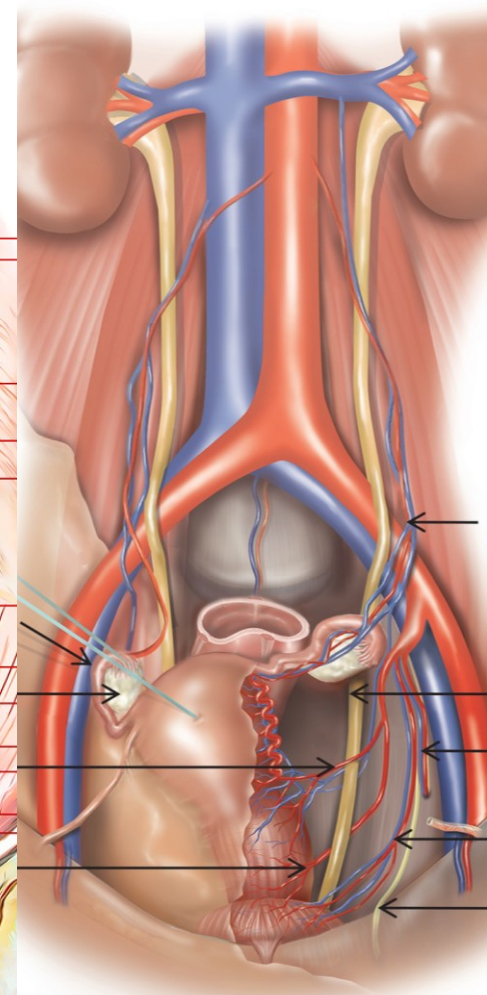

1. Ureter: course, syntopy and constrictions