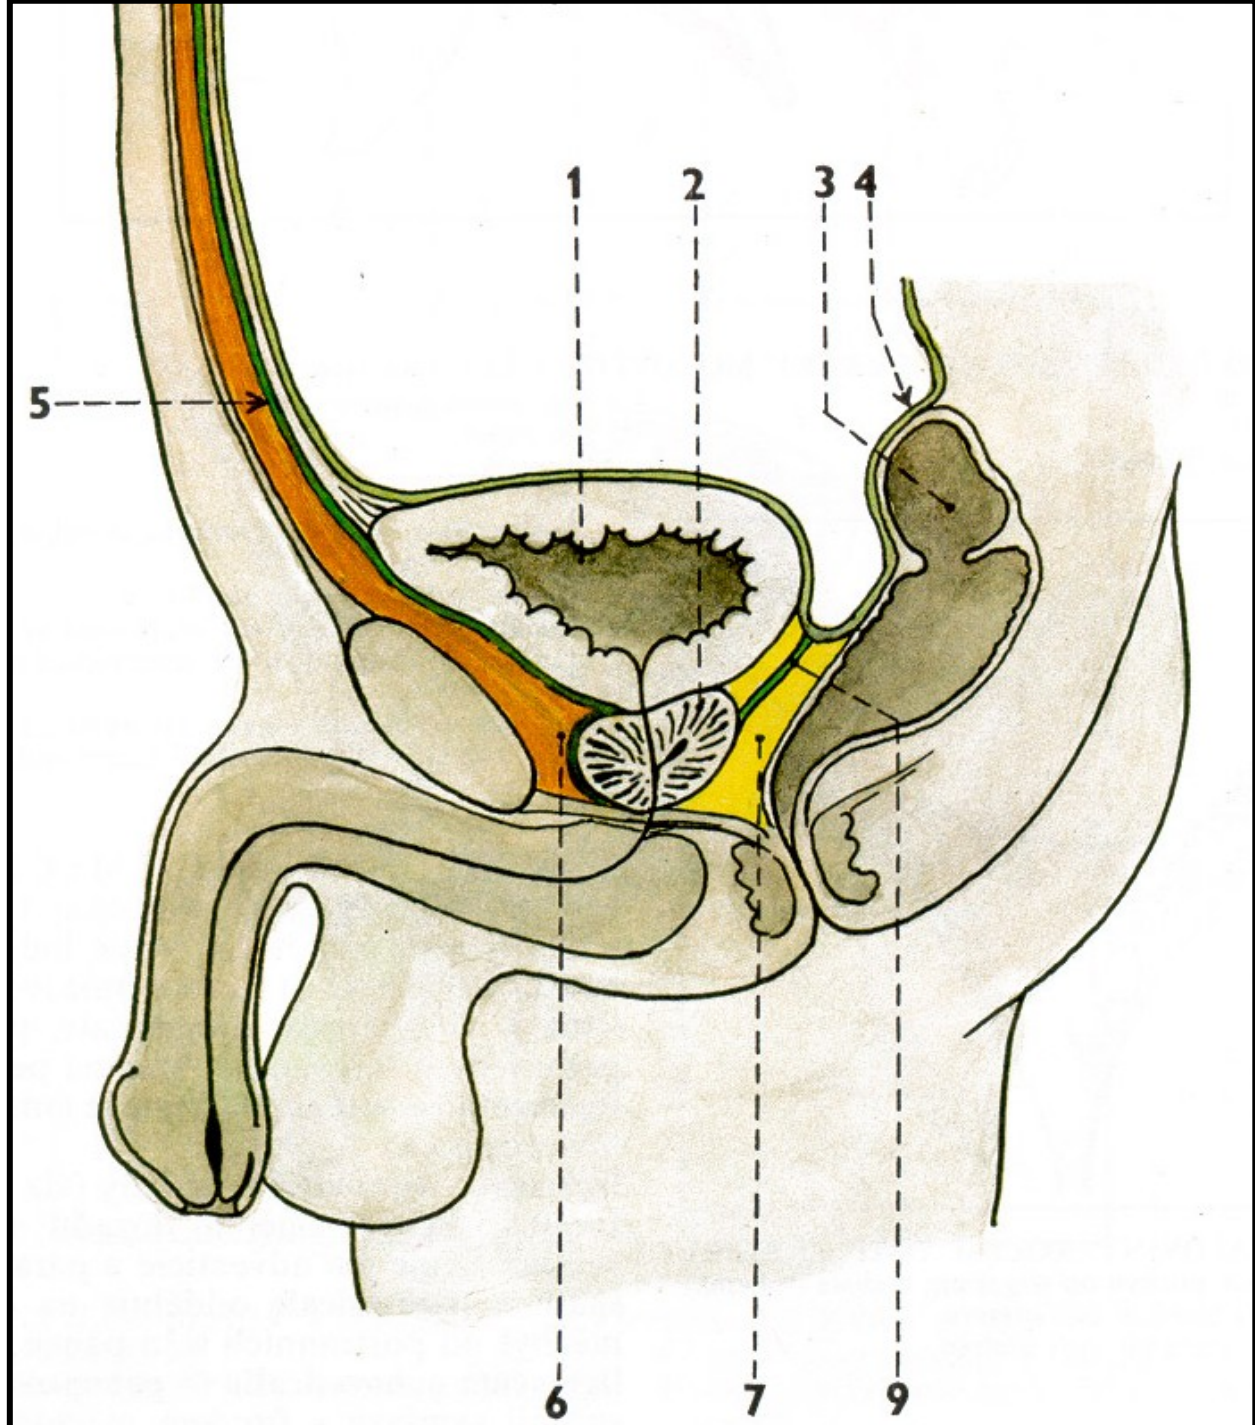

URINARY SYSTEM

AND

MALE GENITAL SYSTEM

1. Kidney (*ren; nephros*): gross anatomy and structure

1. Kidneys (*ren; nephros*): syntopy, coverings and fixation

1 - fascia renalis *Gerotae*

2 - lamina prerenalis *Toldtii*

DX.

1. Renal calices (*calices renales*), renal pelvis (*pelvis renalis*), renal blood vessels and lymphatics

1. Ureter: course, syntopy and constrictions

1. Urinary bladder (*vesica urinaria*): description, syntopy

1. Male urethra (*urethra masculina*)
2. Female urethra (*urethra feminina*)

1. Testis, descent of testes (*descensus testium*)

2. Epididymis: structure, syntopy

1. Ductus deferens: structure, syntopy

1. Spermatic cord (*funiculus spermaticus*)

1. Seminal vesicles (*vesiculae seminales*)

1. Prostate (*prostata*): description, lobes, syntopy

1. Penis: structure

1. Scrotum, coverings of testes and epididymes

1. Male superficial and deep perineal pouches (*spatium perinei superficiale, diaphragma urogenitale masculinum*)
2. Pelvic diaphragm (*diaphragma pelvis*)