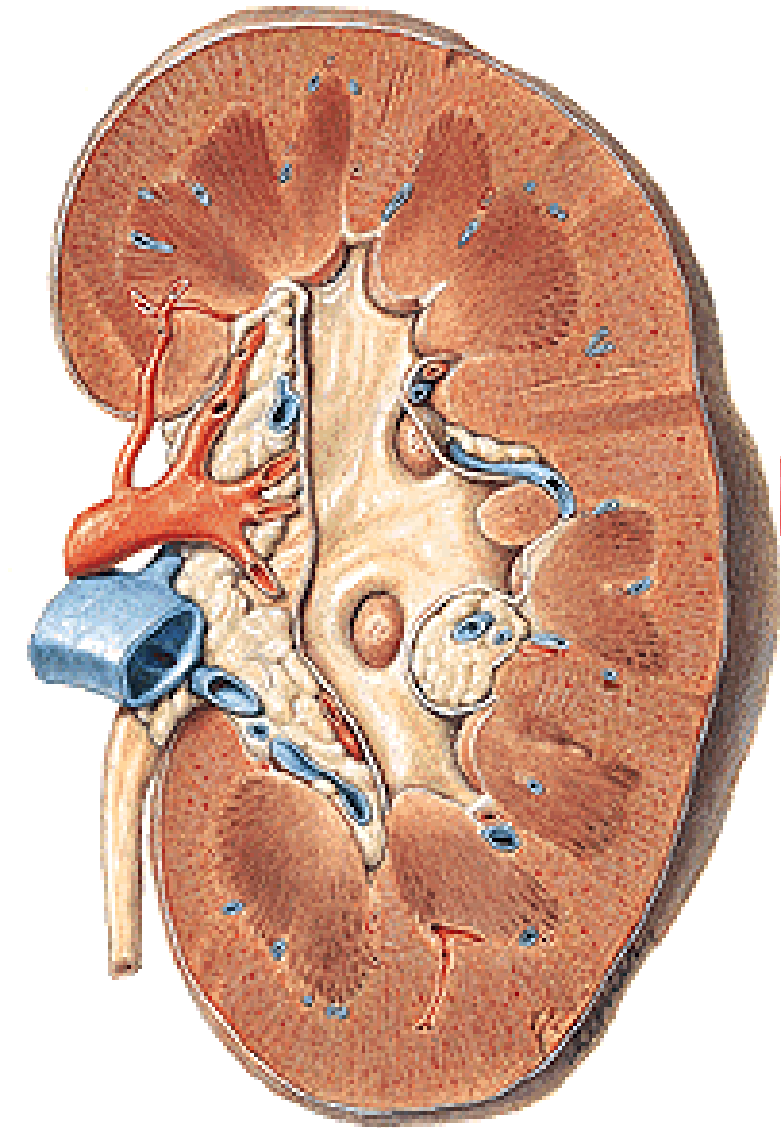

URINARY SYSTEM

AND

MALE GENITAL SYSTEM

1. Kidney (*ren; nephros*): gross anatomy and structure

1. Kidneys (*ren; nephros*): syntopy, coverings and fixation

1 - fascia renalis *Gerotae*

2 - lamina prerenalis *Toldtii*

3 - lamina retrorenalis *Zuckerkandeli*

4 - corpus adiposum perirenale

5 - corpus adiposum pararenale

6 - peritoneum

7 - fascia transversalis

DX.

SIN.

SIN.

DX.

1. Renal calices (*calices renales*), renal pelvis (*pelvis renalis*), renal blood vessels and lymphatics

1. Ureter: course, syntopy and constrictions

1. Urinary bladder (*vesica urinaria*): description, syntopy

1. Male urethra (*urethra masculina*)
2. Female urethra (*urethra feminina*)

1. Testis, descent of testes (*descensus testium*)

2. Epididymis: structure, syntopy

1. Ductus deferens: structure, syntopy

1. Spermatic cord (*funiculus spermaticus*)