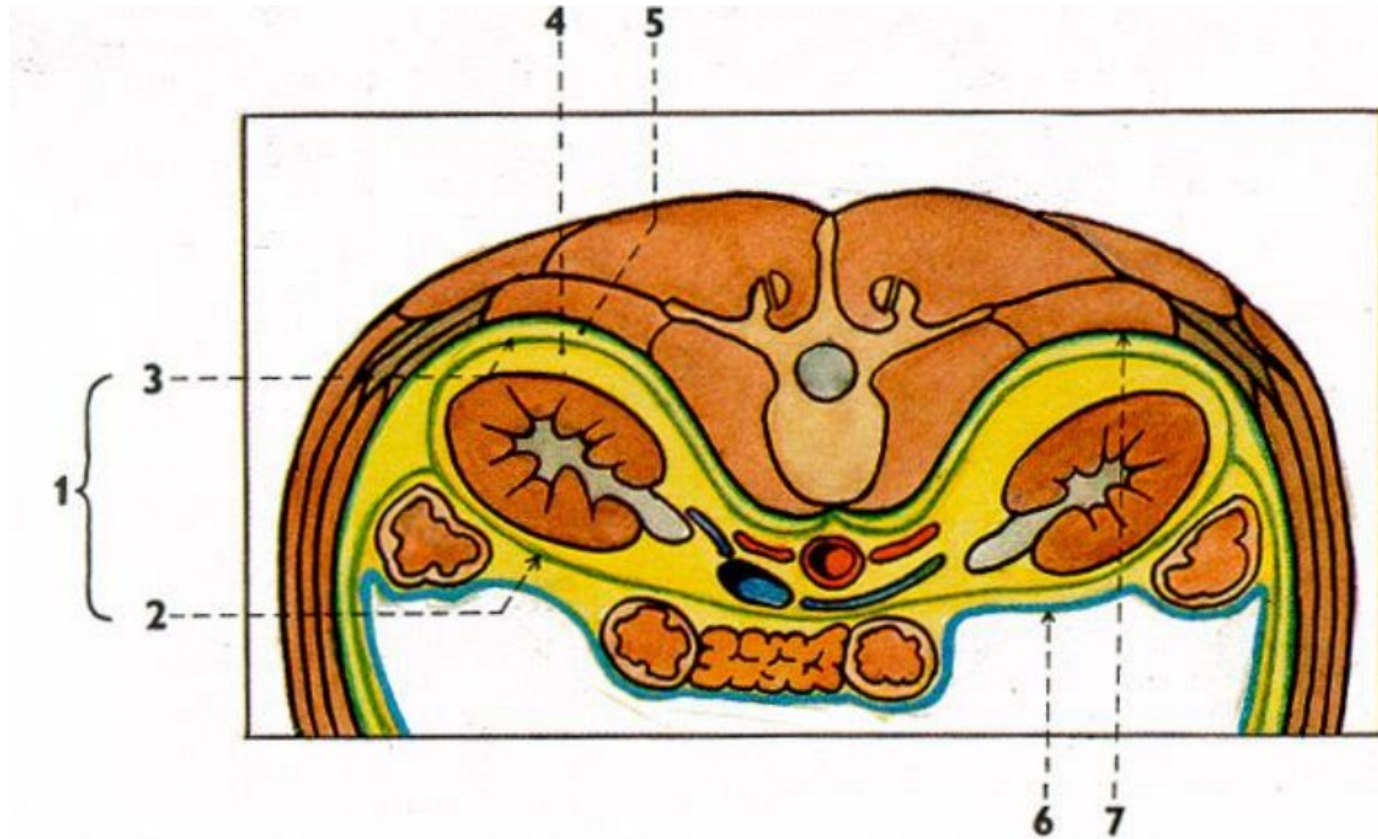

URINARY SYSTEM

AND

MALE GENITAL SYSTEM

1. Kidney (*ren; nephros*): gross anatomy and structure

1. Kidneys (*ren; nephros*): syntopy, coverings and fixation

1 - fascia renalis *Gerotae*

2 - lamina prerenalis *Toldtii*

3 - lamina retrorenalis *Zuckerkandeli*

4 - corpus adiposum perirenale

5 - corpus adiposum pararenale

6 - peritoneum

7 - fascia transversalis

DX.

SIN.

SIN.

1. Male urethra (*urethra masculina*)
2. Female urethra (*urethra feminina*)

1. Testis, descent of testes (*descensus testium*)

2. Epididymis: structure, syntopy

1. Ductus deferens: structure, syntopy

1. Spermatic cord (*funiculus spermaticus*)

1. Seminal vesicles (*vesiculae seminales*)

1. Prostate (*prostata*): description, lobes, syntopy

1. Penis: structure

1. Scrotum, coverings of testes and epididymes

1. Male superficial and deep perineal pouches (*spatium perinei superficiale, diaphragma urogenitale masculinum*)
2. Pelvic diaphragm (*diaphragma pelvis*)