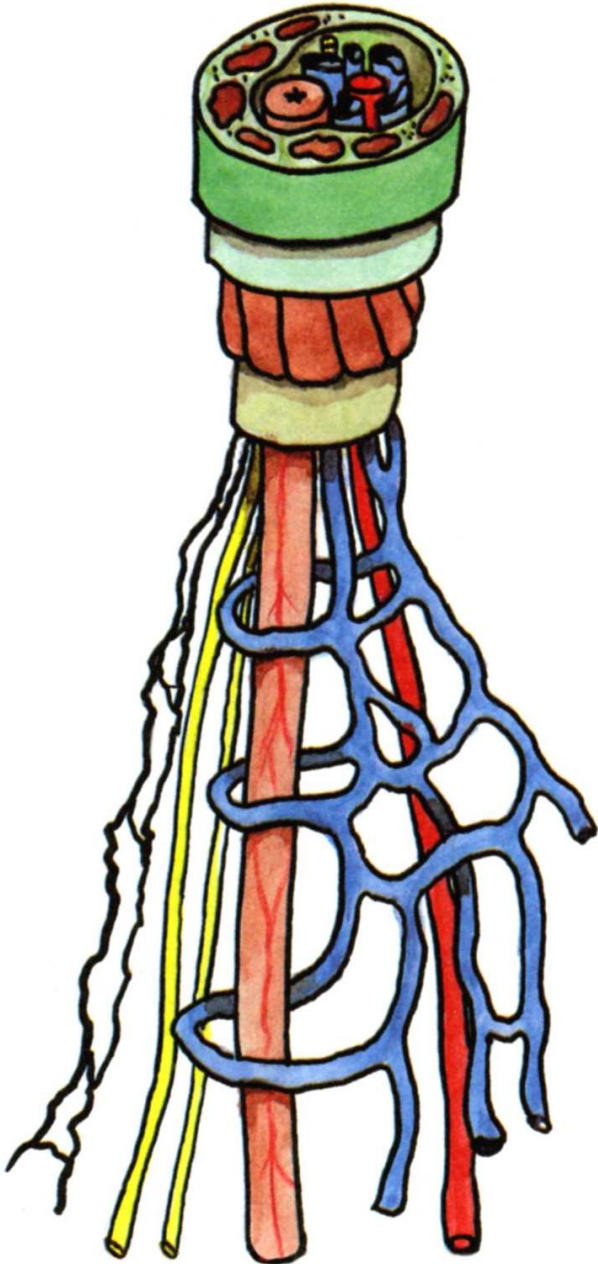

URINARY SYSTEM

AND

MALE GENITAL SYSTEM

1. Kidney (*ren; nephros*): gross anatomy and structure

1. Kidneys (*ren; nephros*): syntopy, coverings and fixation

1 - fascia renalis *Gerotae*

2 - lamina prerenalis *Toldtii*

3 - lamina retrorenalis *Zuckerkandeli*

4 - corpus adiposum perirenale

5 - corpus adiposum pararenale

6 - peritoneum

7 - fascia transversalis

DX.

SIN.

SIN.

1. Male urethra (*urethra masculina*)
2. Female urethra (*urethra feminina*)

1. Testis, descent of testes (*descensus testium*)

2. Epididymis: structure, syntopy

1. Ductus deferens: structure, syntopy

1. Spermatic cord (*funiculus spermaticus*)

1. Seminal vesicles (*vesiculae seminales*)

1. Prostate (*prostata*): description, lobes, syntopy

1. Penis: structure

1. Scrotum, coverings of testes and epididymes

1. Male superficial and deep perineal pouches (*spatium perinei superficiale, diaphragma urogenitale masculinum*)
2. Pelvic diaphragm (*diaphragma pelvis*)