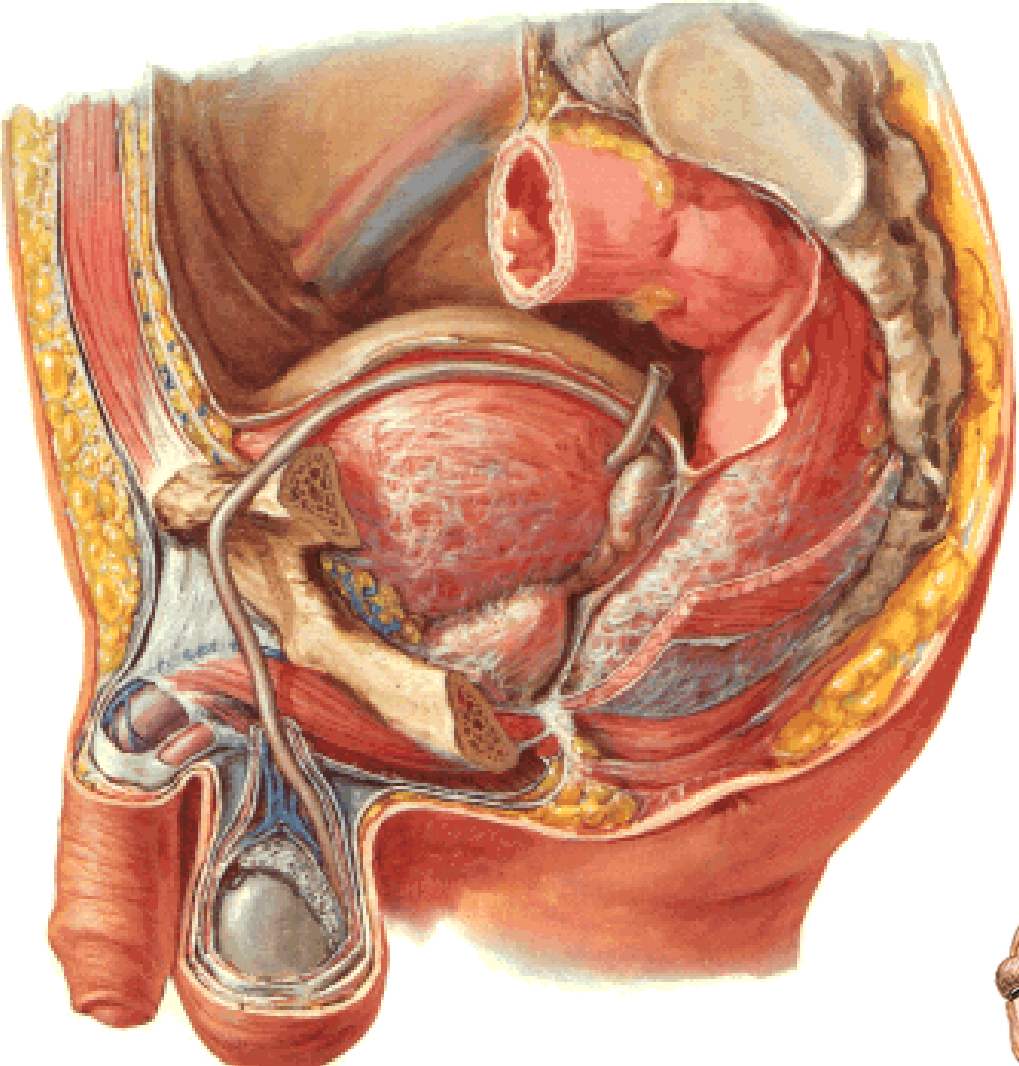

URINARY SYSTEM

AND

MALE GENITAL SYSTEM

1. Kidney (*ren; nephros*): gross anatomy and structure

1. Kidneys (*ren; nephros*): syntopy, coverings and fixation

1 - fascia renalis *Gerotae*

2 - lamina prerenalis *Toldtii*

DX.

1. Renal calices (*calices renales*), renal pelvis (*pelvis renalis*), renal blood vessels and lymphatics

1. Ureter: course, syntopy and constrictions

1. Urinary bladder (*vesica urinaria*): description, syntopy

1. Male urethra (*urethra masculina*)
2. Female urethra (*urethra feminina*)

1. Testis, descent of testes (*descensus testium*)

2. Epididymis: structure, syntopy

1. Ductus deferens: structure, syntopy

1. Spermatic cord (*funiculus spermaticus*)

1. Seminal vesicles (*vesiculae seminales*)

1. Prostate (*prostata*): description, lobes, syntopy

1. Penis: structure

1. Scrotum, coverings of testes and epididymes

1. Male superficial and deep perineal pouches (*spatium perinei superficiale, diaphragma urogenitale masculinum*)
2. Pelvic diaphragm (*diaphragma pelvis*)