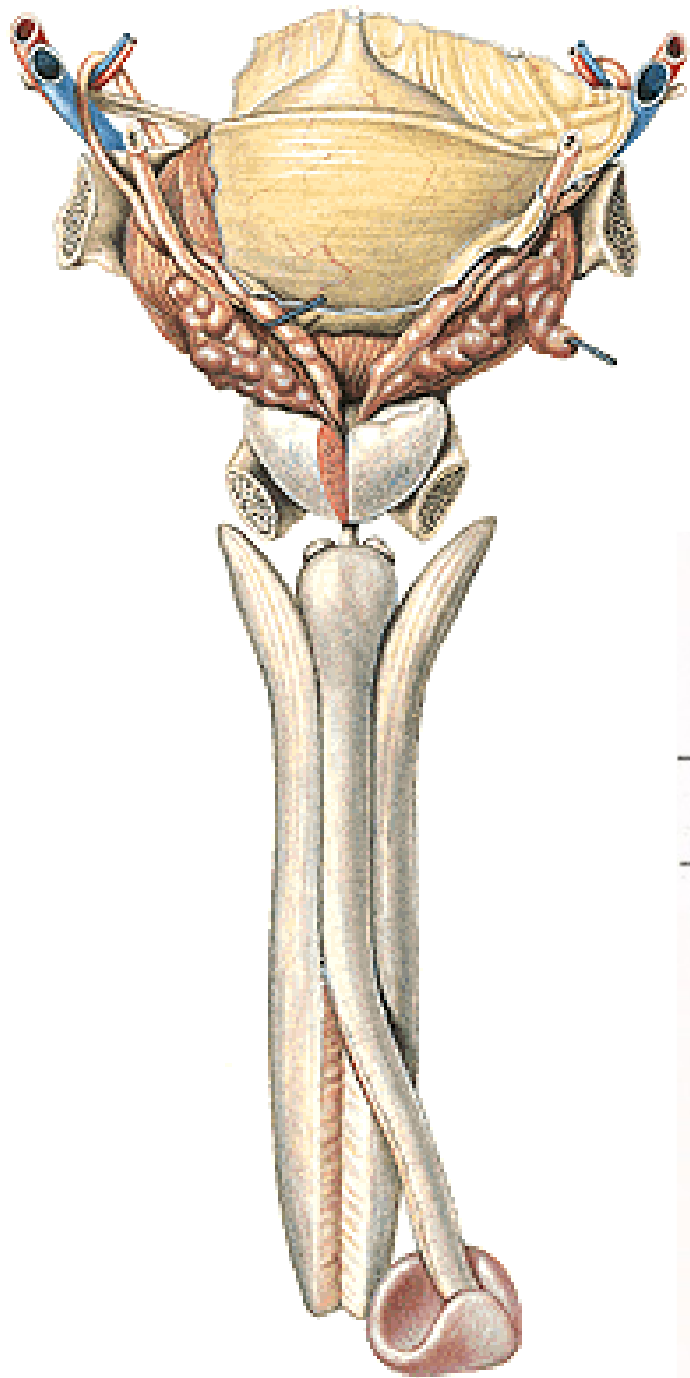

URINARY SYSTEM

AND

MALE GENITAL SYSTEM

1. Kidney (*ren; nephros*): gross anatomy and structure

1. Kidneys (*ren; nephros*): syntopy, coverings and fixation

1 - fascia renalis *Gerotae*

2 - lamina prerenalis *Toldtii*

3 - lamina retrorenalis *Zuckerkandeli*

4 - corpus adiposum perirenale

5 - corpus adiposum pararenale

6 - peritoneum

7 - fascia transversalis

DX.

SIN.

SIN.

1. Male urethra (*urethra masculina*)
2. Female urethra (*urethra feminina*)

1. Testis, descent of testes (*descensus testium*)

2. Epididymis: structure, syntopy

1. Ductus deferens: structure, syntopy

1. Spermatic cord (*funiculus spermaticus*)

1. Seminal vesicles (*vesiculae seminales*)

1. Prostate (*prostata*): description, lobes, syntopy

1. Penis: structure

1. Scrotum, coverings of testes and epididymes

1. Male superficial and deep perineal pouches (*spatium perinei superficiale, diaphragma urogenitale masculinum*)
2. Pelvic diaphragm (*diaphragma pelvis*)