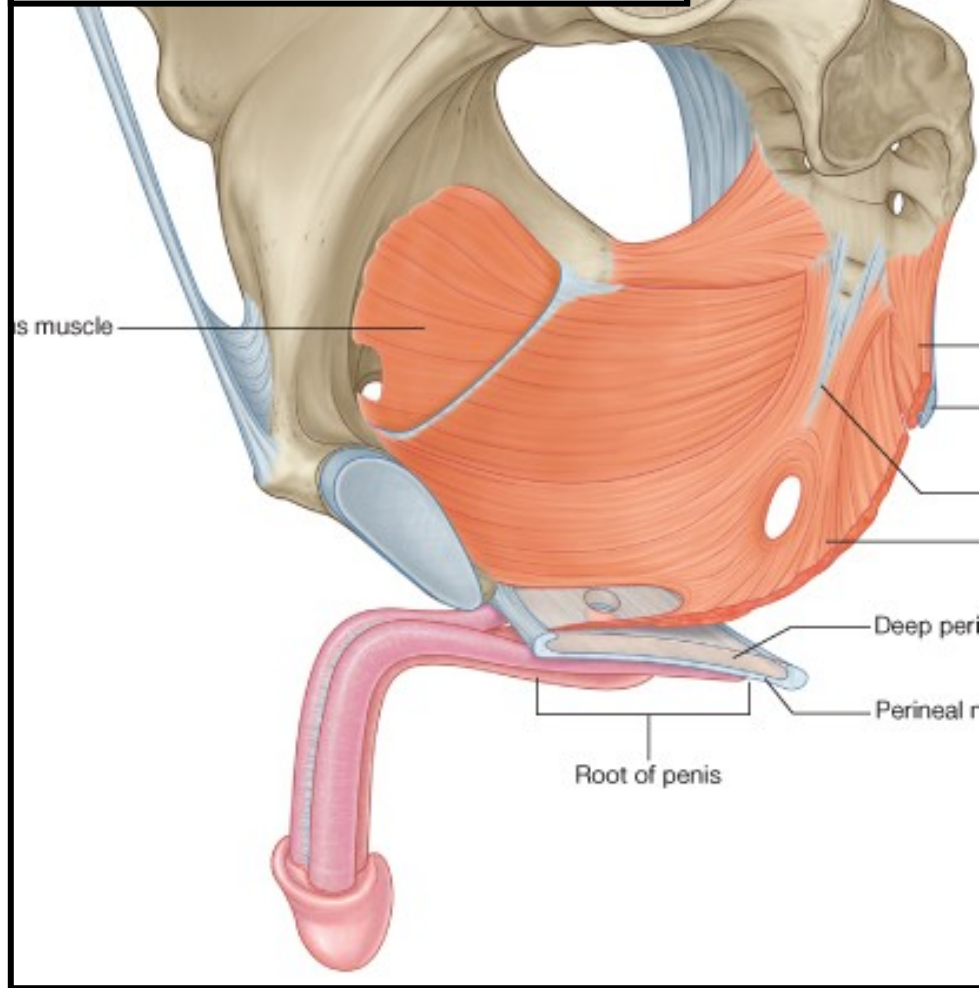

URINARY SYSTEM

AND

MALE GENITAL SYSTEM

1. Kidney (*ren; nephros*): gross anatomy and structure

1. Kidneys (*ren; nephros*): syntopy, coverings and fixation

1 - fascia renalis *Gerotae*

2 - lamina prerenalis *Toldtii*

1. Male urethra (*urethra masculina*)
2. Female urethra (*urethra feminina*)

1. Testis, descent of testes (*descensus testium*)

2. Epididymis: structure, syntopy

1. Ductus deferens: structure, syntopy

1. Spermatic cord (*funiculus spermaticus*)

1. Seminal vesicles (*vesiculae seminales*)

1. Prostate (*prostata*): description, lobes, syntopy

1. Penis: structure

1. Scrotum, coverings of testes and epididymes

1. Male superficial and deep perineal pouches (*spatium perinei superficiale, diaphragma urogenitale masculinum*)
2. Pelvic diaphragm (*diaphragma pelvis*)

Describe this picture 😊