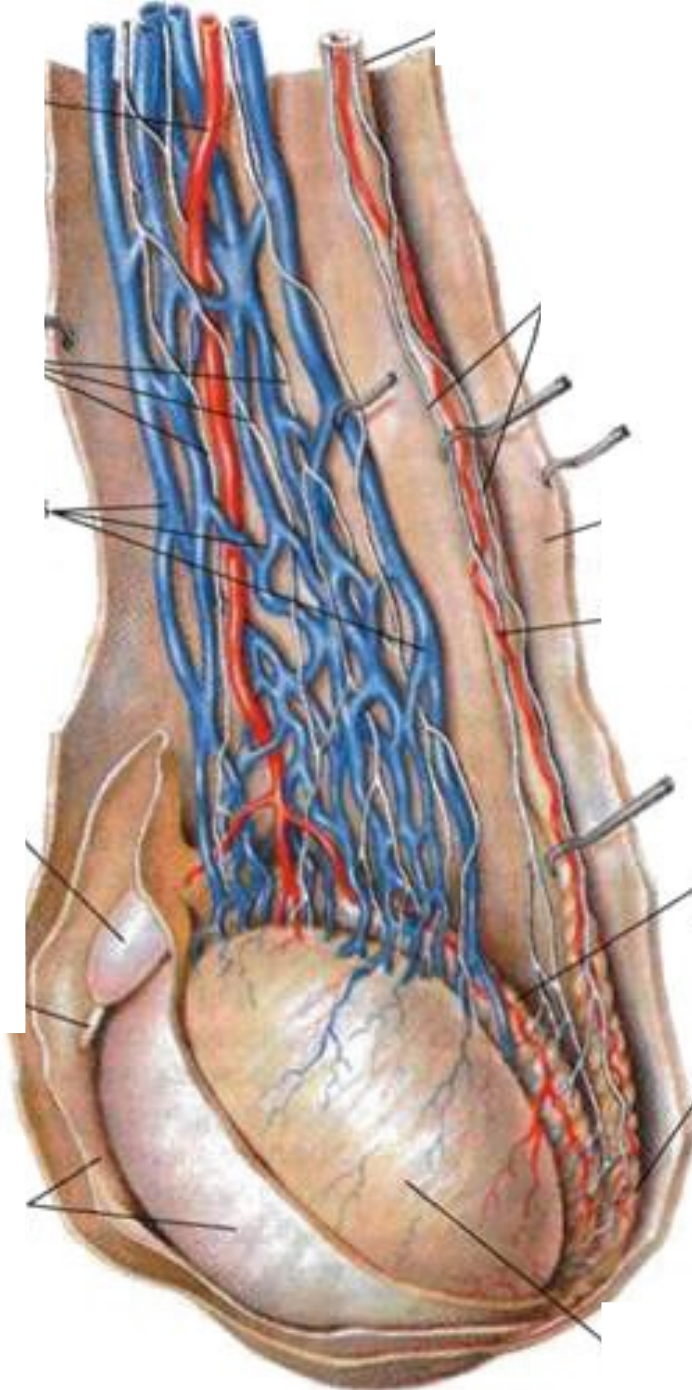

URINARY SYSTEM

AND

MALE GENITAL SYSTEM

1. Kidney (*ren; nephros*): gross anatomy and structure

1. Kidneys (*ren; nephros*): syntopy, coverings and fixation

1 - fascia renalis *Gerotae*

2 - lamina prerenalis *Toldtii*

3 - lamina retrorenalis *Zuckerkandeli*

4 - corpus adiposum perirenale

5 - corpus adiposum pararenale

6 - peritoneum

7 - fascia transversalis

DX.

SIN.

SIN.

1. Male urethra (*urethra masculina*)
2. Female urethra (*urethra feminina*)

1. Testis, descent of testes (*descensus testium*)

2. Epididymis: structure, syntopy

1. Ductus deferens: structure, syntopy

1. Spermatic cord (*funiculus spermaticus*)

1. Seminal vesicles (*vesiculae seminales*)

1. Prostate (*prostata*): description, lobes, syntopy

1. Penis: structure

1. Scrotum, coverings of testes and epididymes

1. Male superficial and deep perineal pouches (*spatium perinei superficiale, diaphragma urogenitale masculinum*)
2. Pelvic diaphragm (*diaphragma pelvis*)