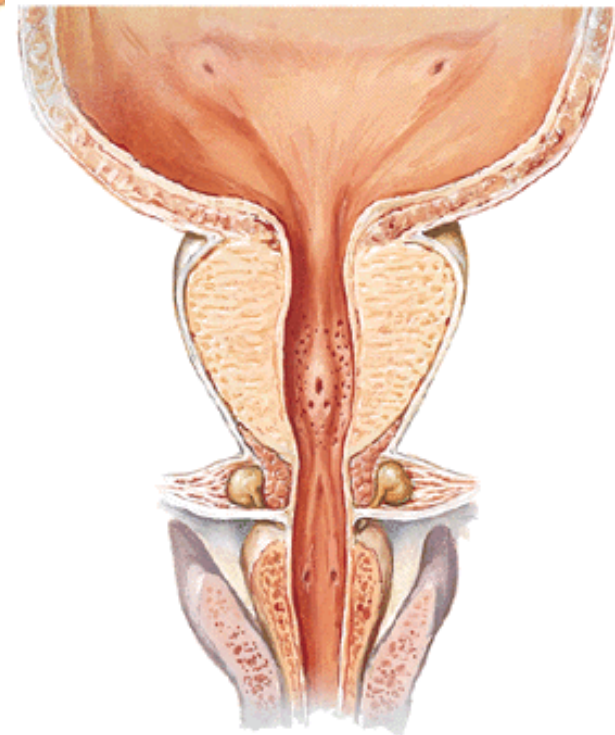

URINARY SYSTEM

AND

MALE GENITAL SYSTEM

1. Kidney (*ren; nephros*): gross anatomy and structure

1. Kidneys (*ren; nephros*): syntopy, coverings and fixation

1 - fascia renalis *Gerotae*

2 - lamina prerenalis *Toldtii*

DX.

1. Renal calices (*calices renales*), renal pelvis (*pelvis renalis*), renal blood vessels and lymphatics

1. Ureter: course, syntopy and constrictions

1. Urinary bladder (*vesica urinaria*): description, syntopy

1. Male urethra (*urethra masculina*)
2. Female urethra (*urethra feminina*)

1. Testis, descent of testes (*descensus testium*)

2. Epididymis: structure, syntopy

1. Ductus deferens: structure, syntopy

1. Spermatic cord (*funiculus spermaticus*)

1. Seminal vesicles (*vesiculae seminales*)

1. Prostate (*prostata*): description, lobes, syntopy

1. Penis: structure

1. Scrotum, coverings of testes and epididymes

1. Male superficial and deep perineal pouches (*spatium perinei superficiale, diaphragma urogenitale masculinum*)
2. Pelvic diaphragm (*diaphragma pelvis*)