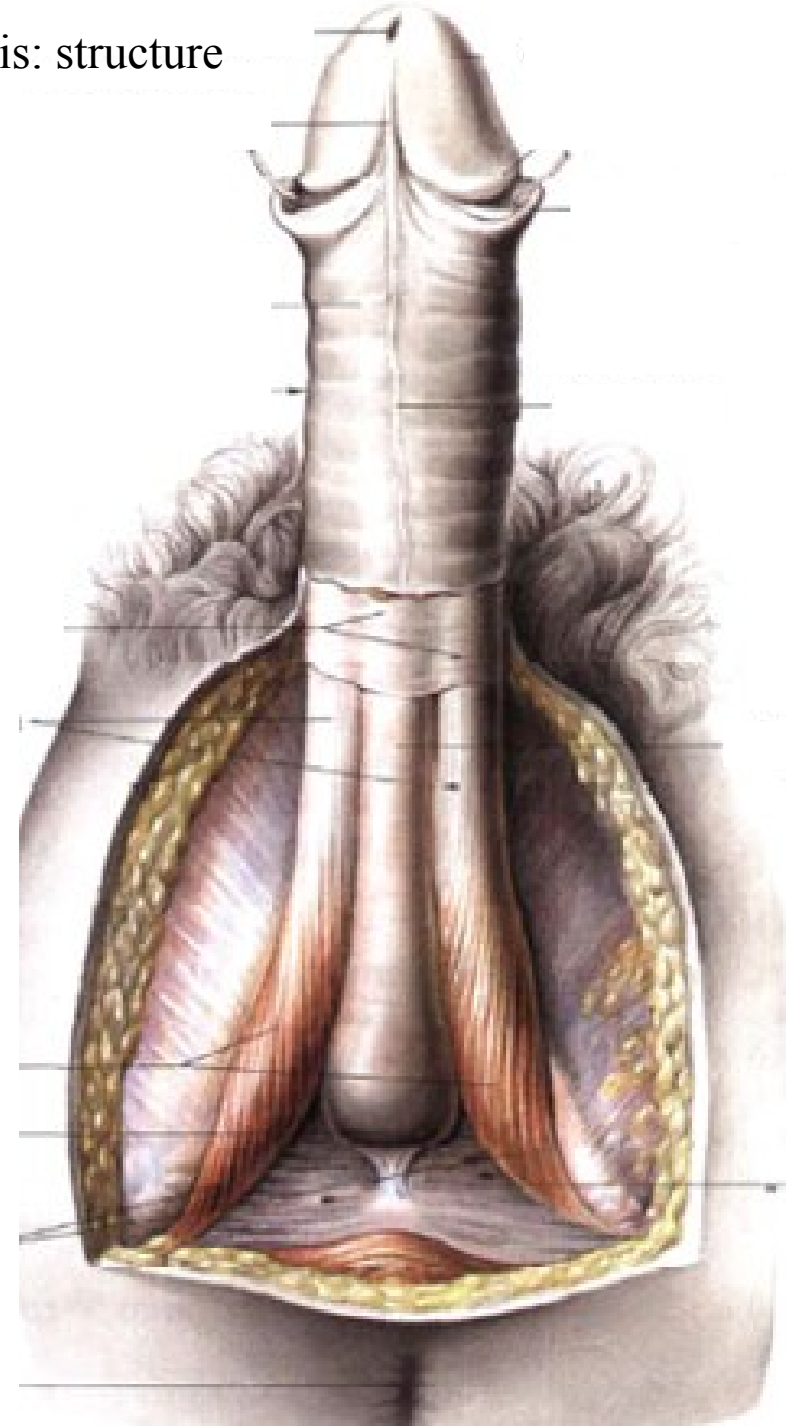

URINARY SYSTEM

AND

MALE GENITAL SYSTEM

1. Kidney (*ren; nephros*): gross anatomy and structure

1. Kidneys (*ren; nephros*): syntopy, coverings and fixation

1 - fascia renalis *Gerotae*

2 - lamina prerenalis *Toldtii*

1. Male urethra (*urethra masculina*)
2. Female urethra (*urethra feminina*)

1. Testis, descent of testes (*descensus testium*)

2. Epididymis: structure, syntopy

1. Ductus deferens: structure, syntopy

1. Spermatic cord (*funiculus spermaticus*)

1. Seminal vesicles (*vesiculae seminales*)

1. Prostate (*prostata*): description, lobes, syntopy

1. Penis: structure

1. Scrotum, coverings of testes and epididymes

1. Male superficial and deep perineal pouches (*spatium perinei superficiale, diaphragma urogenitale masculinum*)
2. Pelvic diaphragm (*diaphragma pelvis*)