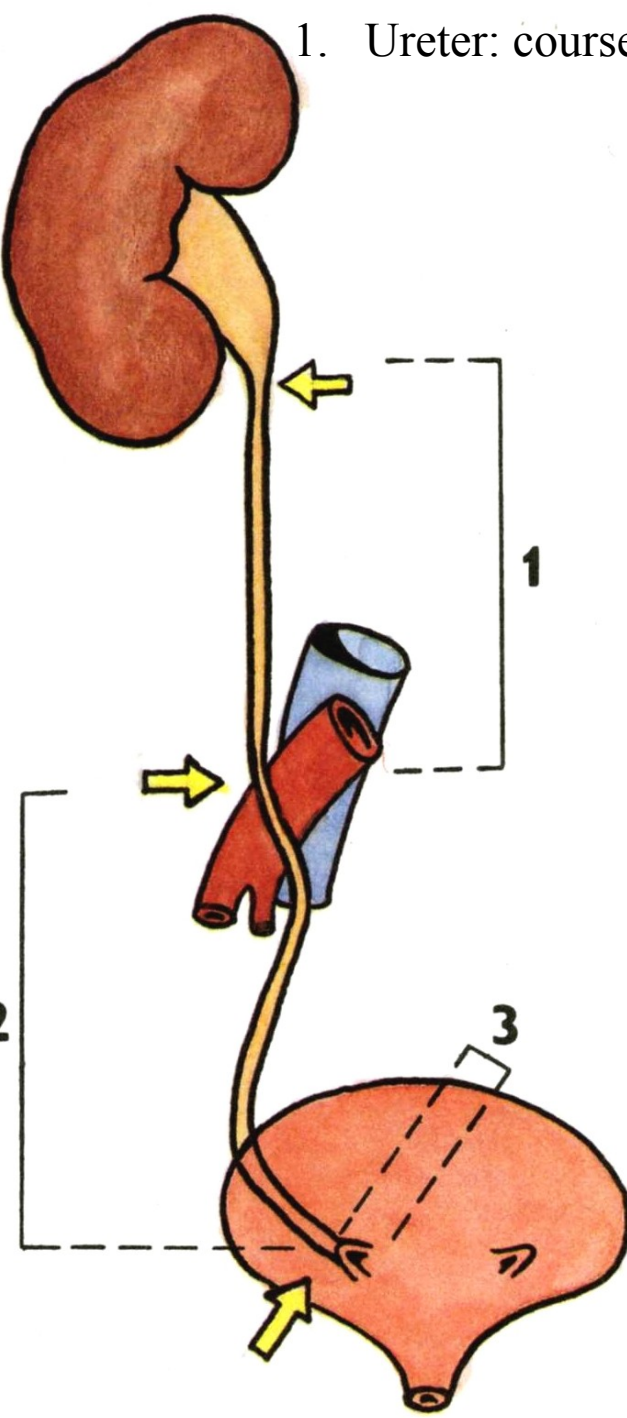

1. Ureter: course, syntopy and constrictions