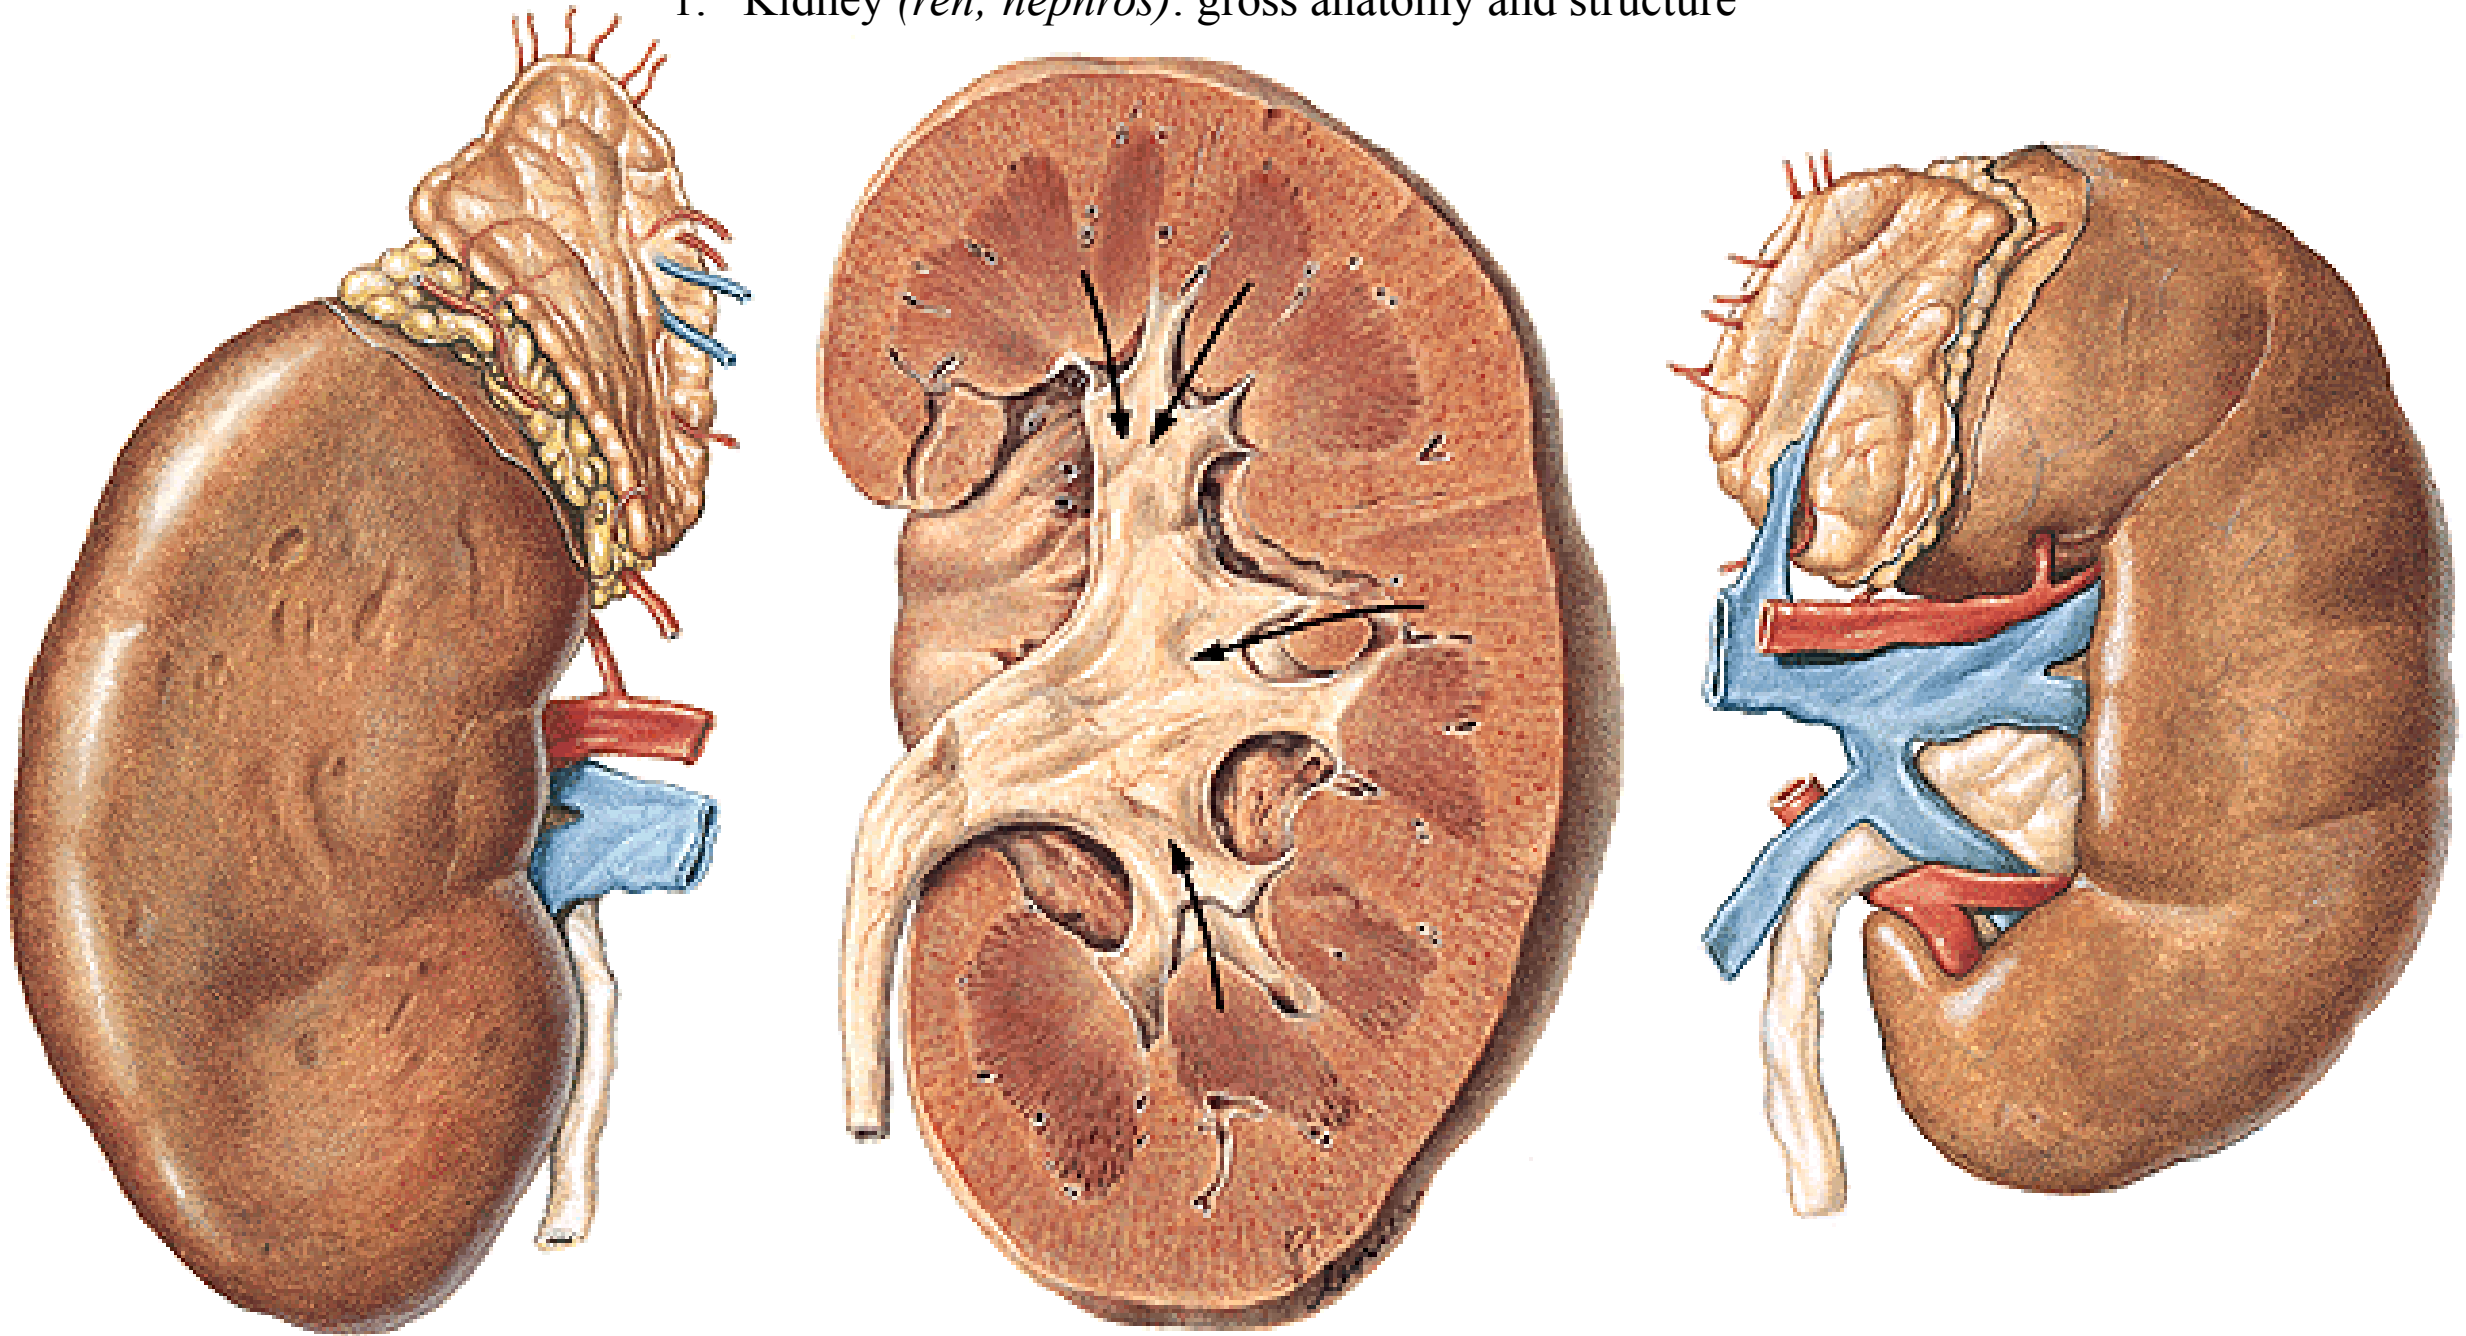

URINARY SYSTEM

AND

MALE GENITAL SYSTEM

1. Kidney (*ren; nephros*): gross anatomy and structure

1. Kidneys (*ren; nephros*): syntopy, coverings and fixation

1 - fascia renalis *Gerotae*

2 - lamina prerenalis *Toldtii*

3 - lamina retrorenalis *Zuckerkandeli*

4 - corpus adiposum perirenale

5 - corpus adiposum pararenale

6 - peritoneum

7 - fascia transversalis

DX.

SIN.

SIN.

DX.

1. Renal calices (*calices renales*), renal pelvis (*pelvis renalis*), renal blood vessels and lymphatics

1. Ureter: course, syntopy and constrictions

1. Urinary bladder (*vesica urinaria*): description, syntopy

1. Seminal vesicles (*vesiculae seminales*)

1. Prostate (*prostata*): description, lobes, syntopy

1. Penis: structure

1. Scrotum, coverings of testes and epididymes

1. Male superficial and deep perineal pouches (*spatium perinei superficiale, diaphragma urogenitale masculinum*)
2. Pelvic diaphragm (*diaphragma pelvis*)