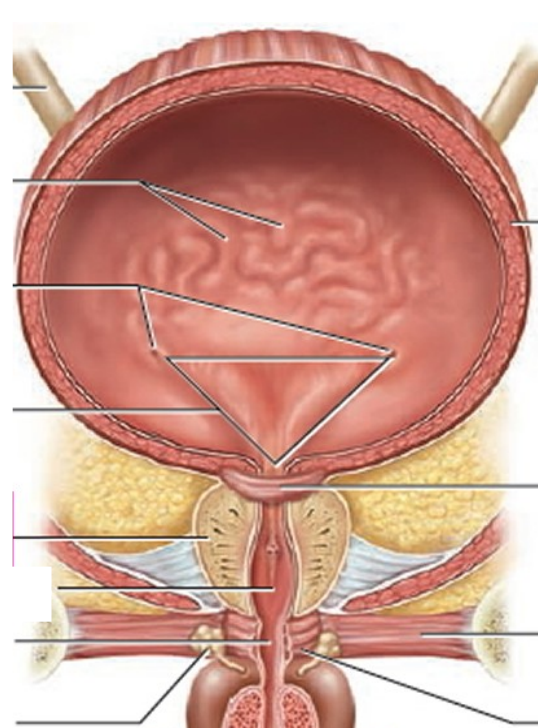

URINARY SYSTEM

AND

MALE GENITAL SYSTEM

1. Kidney (*ren; nephros*): gross anatomy and structure

1. Kidneys (*ren; nephros*): syntopy, coverings and fixation

1 - fascia renalis *Gerotae*

2 - lamina prerenalis *Toldtii*

DX.

1. Renal calices (*calices renales*), renal pelvis (*pelvis renalis*), renal blood vessels and lymphatics

1. Ureter: course, syntopy and constrictions

1. Urinary bladder (*vesica urinaria*): description, syntopy

1. Male urethra (*urethra masculina*)
2. Female urethra (*urethra feminina*)

1. Testis, descent of testes (*descensus testium*)

2. Epididymis: structure, syntopy

1. Ductus deferens: structure, syntopy

1. Spermatic cord (*funiculus spermaticus*)

1. Seminal vesicles (*vesiculae seminales*)

1. Prostate (*prostata*): description, lobes, syntopy

1. Penis: structure

1. Scrotum, coverings of testes and epididymes

1. Male superficial and deep perineal pouches (*spatium perinei superficiale, diaphragma urogenitale masculinum*)
2. Pelvic diaphragm (*diaphragma pelvis*)