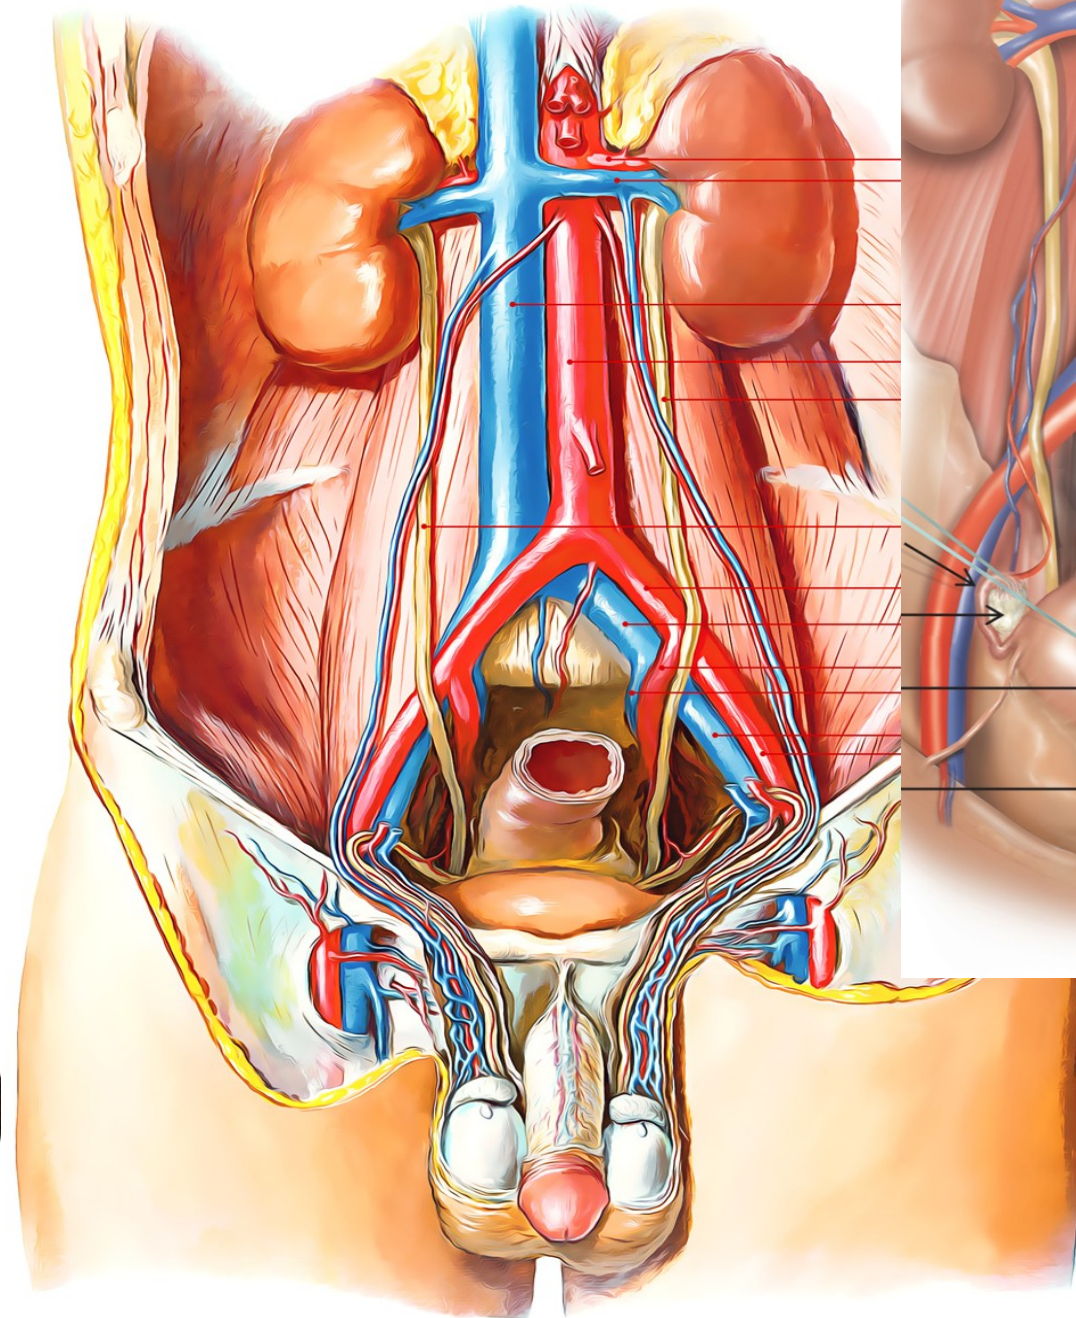

1. Ureter: course, syntopy and constrictions