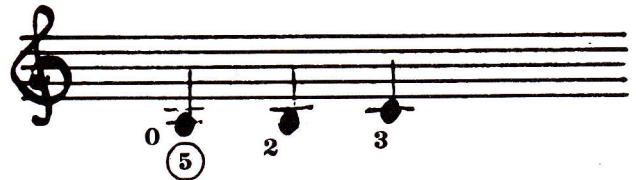

Když jsem husky pásala

Ještě ty koníčky

Hrajeme na čtvrté struně

Hrajeme na páté struně

Kopala studničku

Ja, keď sa Janoško

Červená, modrá fiala

Široký dvojhlas na prázdných strunách

Four staves of musical notation in treble clef, C major, 2/4 time. Each staff contains six measures. The notes are: G4, A4, B4, C5, B4, A4. The first two staves have a 'v' symbol below the first two notes and a 'k' symbol below the next two notes. The third and fourth staves have a 'v' symbol below every note.

Široký dvojhlas s pohybem na melodických strunách

Two staves of musical notation in treble clef, C major, 2/4 time. Each staff contains eight measures. The notes are: G4, A4, B4, C5, B4, A4, G4, F4. The first staff has a 'v' symbol below every note. The second staff has a 'v' symbol below every note.