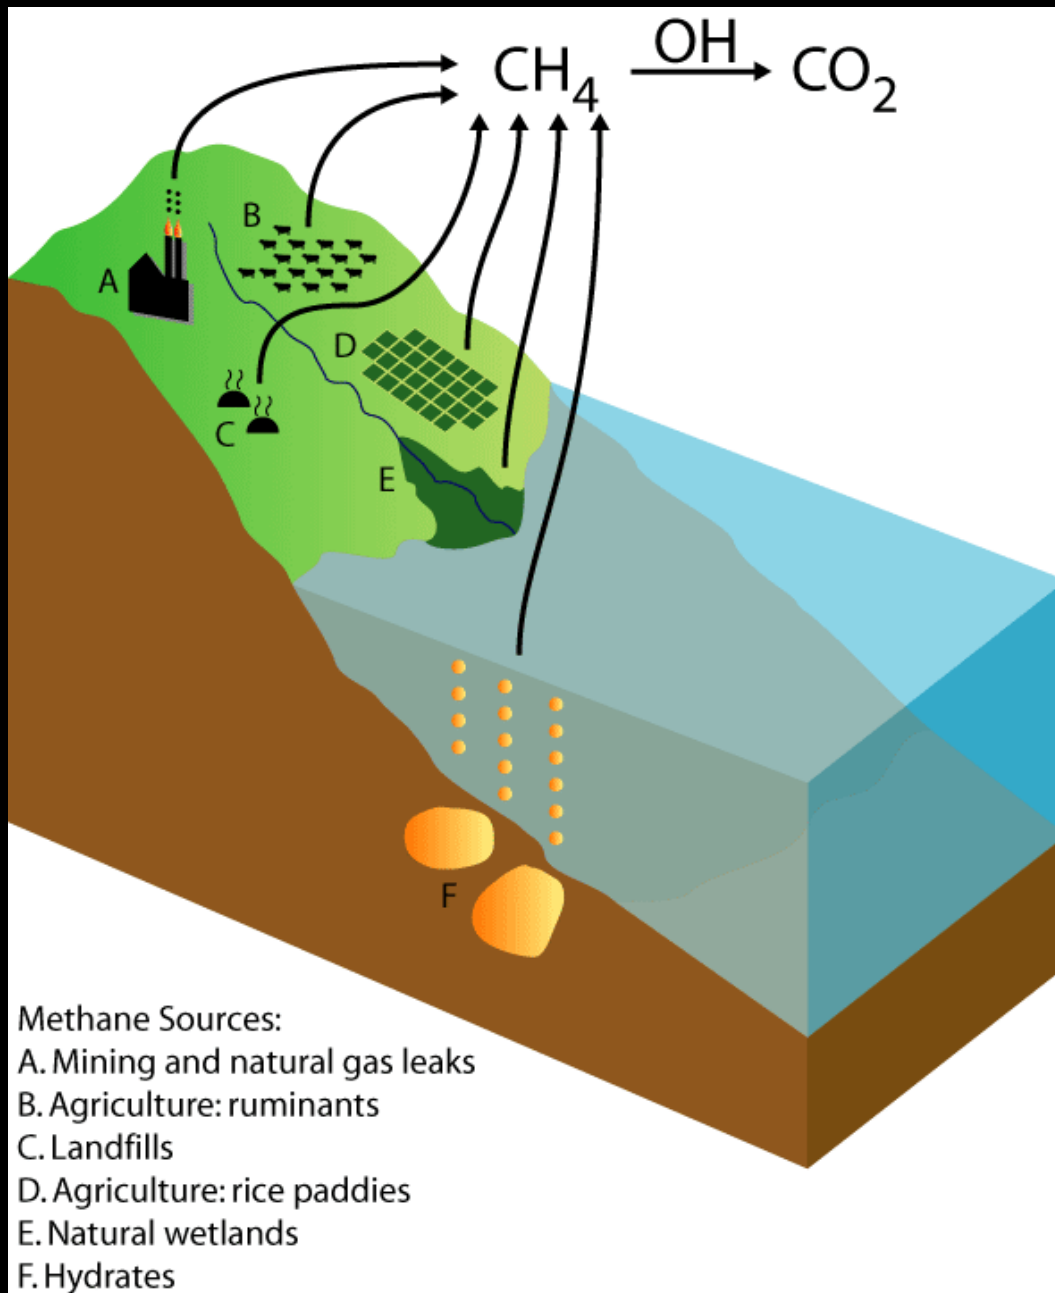

# Role CO<sub>2</sub> v historii Země

A wide-field photograph of a galaxy, likely the Milky Way, showing a dense field of stars and a bright central core. The galaxy is oriented horizontally, with the bright core on the left and the spiral arms extending to the right. The background is filled with numerous individual stars of various colors and sizes.

# Siberian traps

<http://climaticidechronicles.org/2008/08/28/is-the-great-dying-a-hint-of-our-future/>

[http://en.wikipedia.org/wiki/Siberian\\_Traps](http://en.wikipedia.org/wiki/Siberian_Traps)

<http://www.giss.nasa.gov/research/features/methane/>

[http://en.wikipedia.org/wiki/Methane\\_hydrate](http://en.wikipedia.org/wiki/Methane_hydrate)

Foto: Tim Wetherell

Figure 1. Past and contemporary variability of marine pH. Future predictions are model derived values based on IPCC mean scenarios (from Turley *et al*, 2006. Cambridge University Press, 8, 65-70).