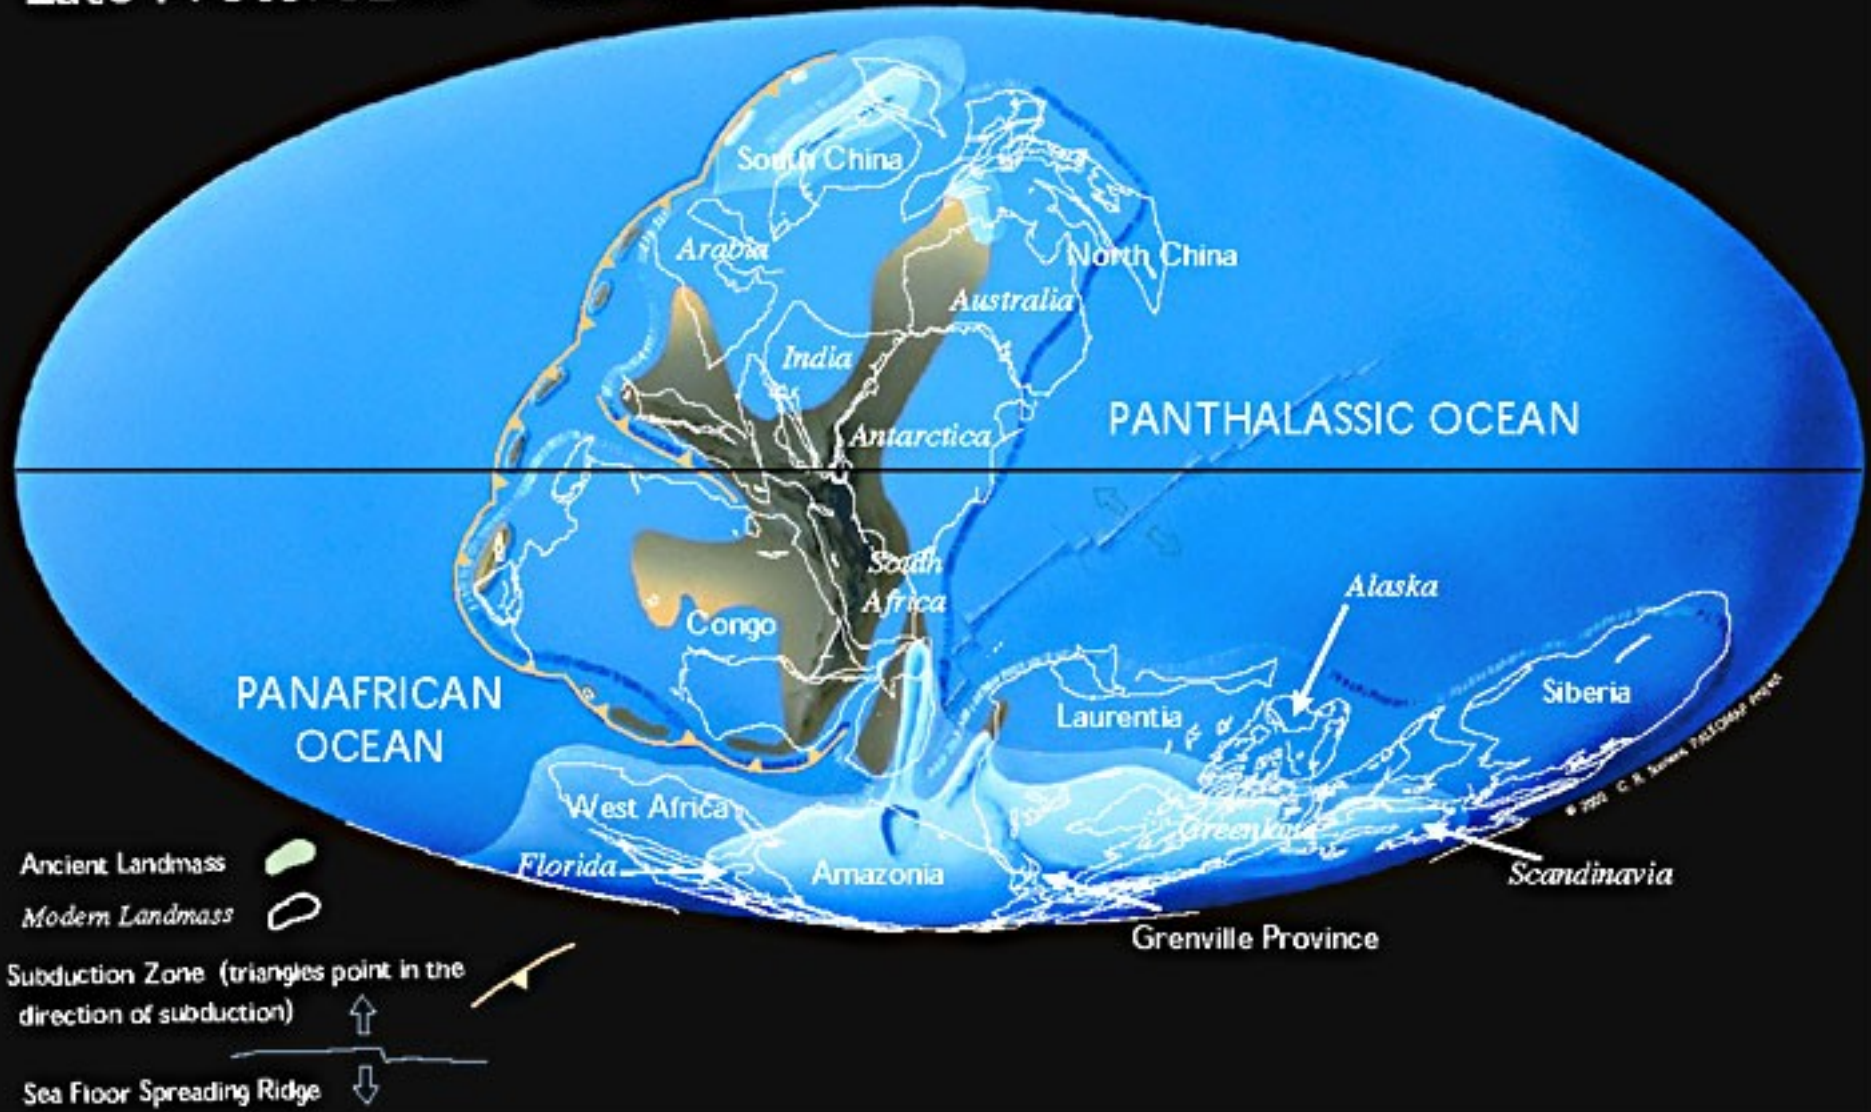

# Role CO<sub>2</sub> v historii Země

A wide-field photograph of a galaxy, likely the Milky Way, showing a dense field of stars and a bright central core. The galaxy is oriented horizontally, with the bright core on the left and the spiral arms extending to the right. The background is filled with numerous individual stars of various colors and sizes.

# Protoplanetární disk

Vznik sluneční soustavy před 4,6 miliardami let

Different Kinds of Marine Organisms

## Biodiversity vs. Time

# THE SNOWBALL EARTH

Late Proterozoic 650 Ma

<http://mineraly.wz.cz/paleomapy.htm>