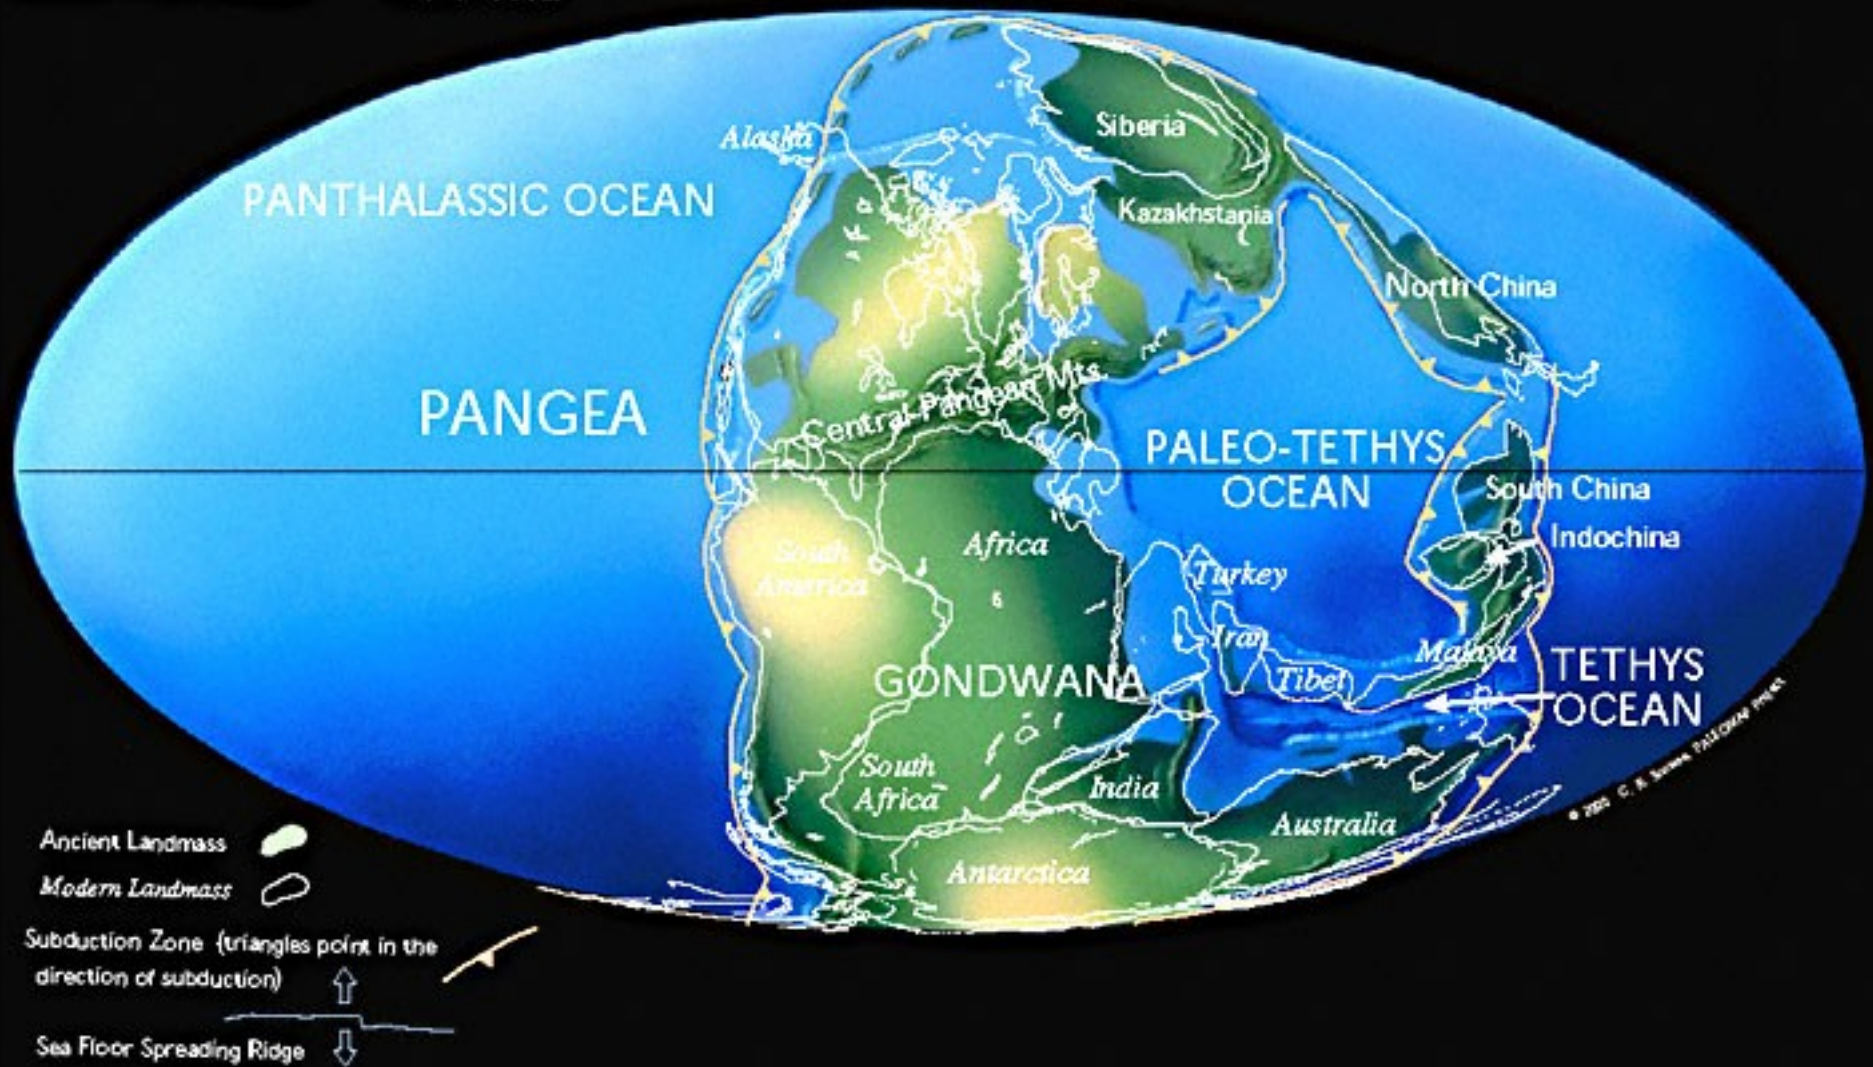

Late Permian 255 Ma

<http://mineraly.wz.cz/paleomapy.htm>