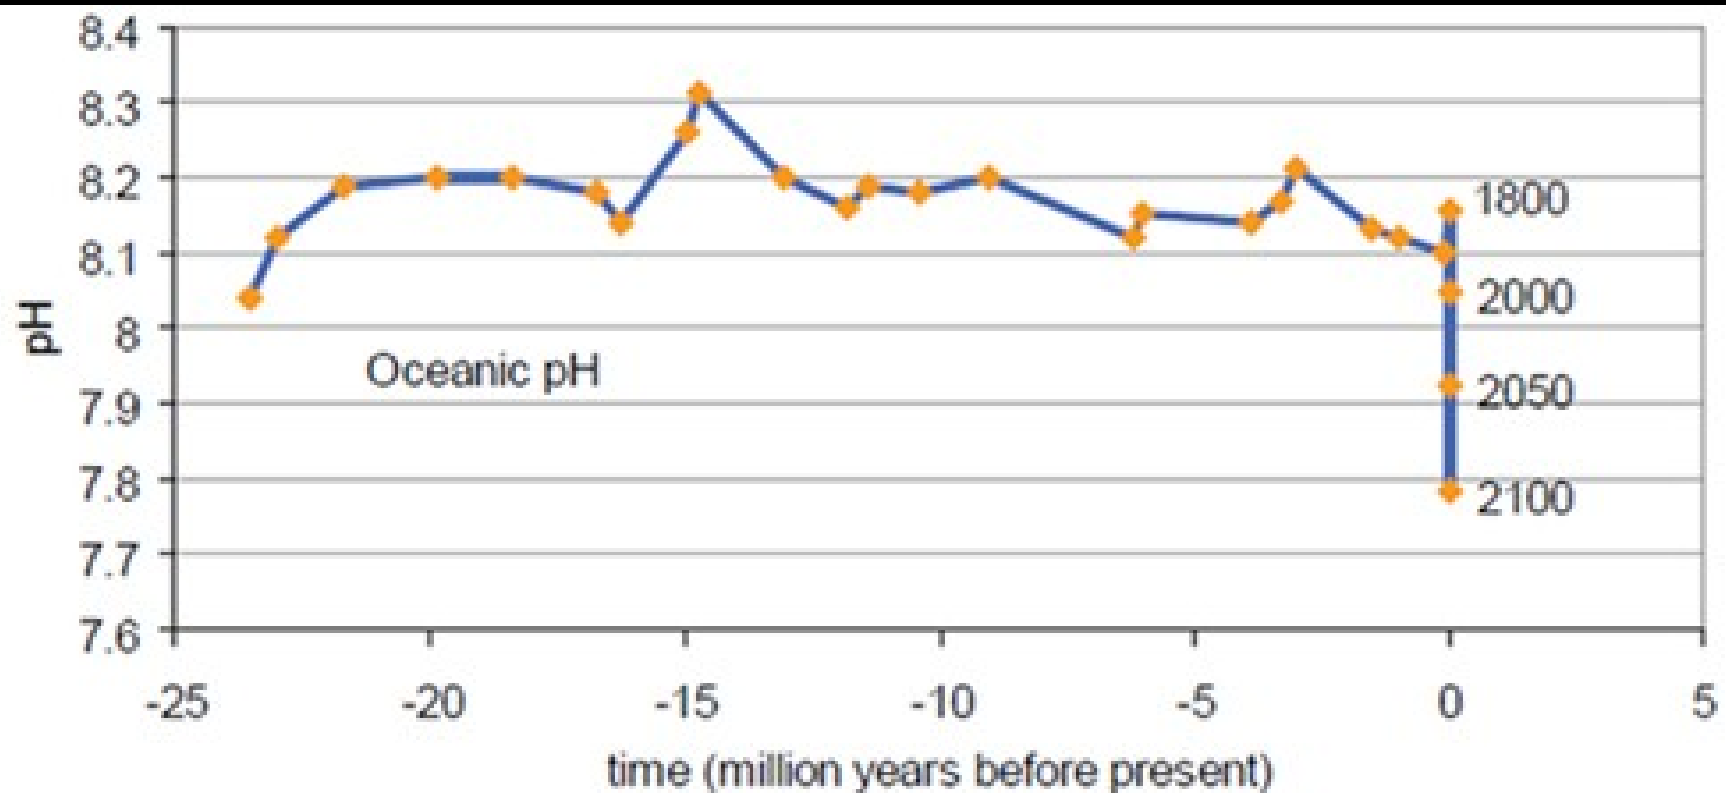

[http://en.wikipedia.org/wiki/Methane\\_hydrate](http://en.wikipedia.org/wiki/Methane_hydrate)

Foto: Tim Wetherell

Figure 1. Past and contemporary variability of marine pH. Future predictions are model derived values based on IPCC mean scenarios (from Turley *et al*, 2006. Cambridge University Press, 8, 65-70).