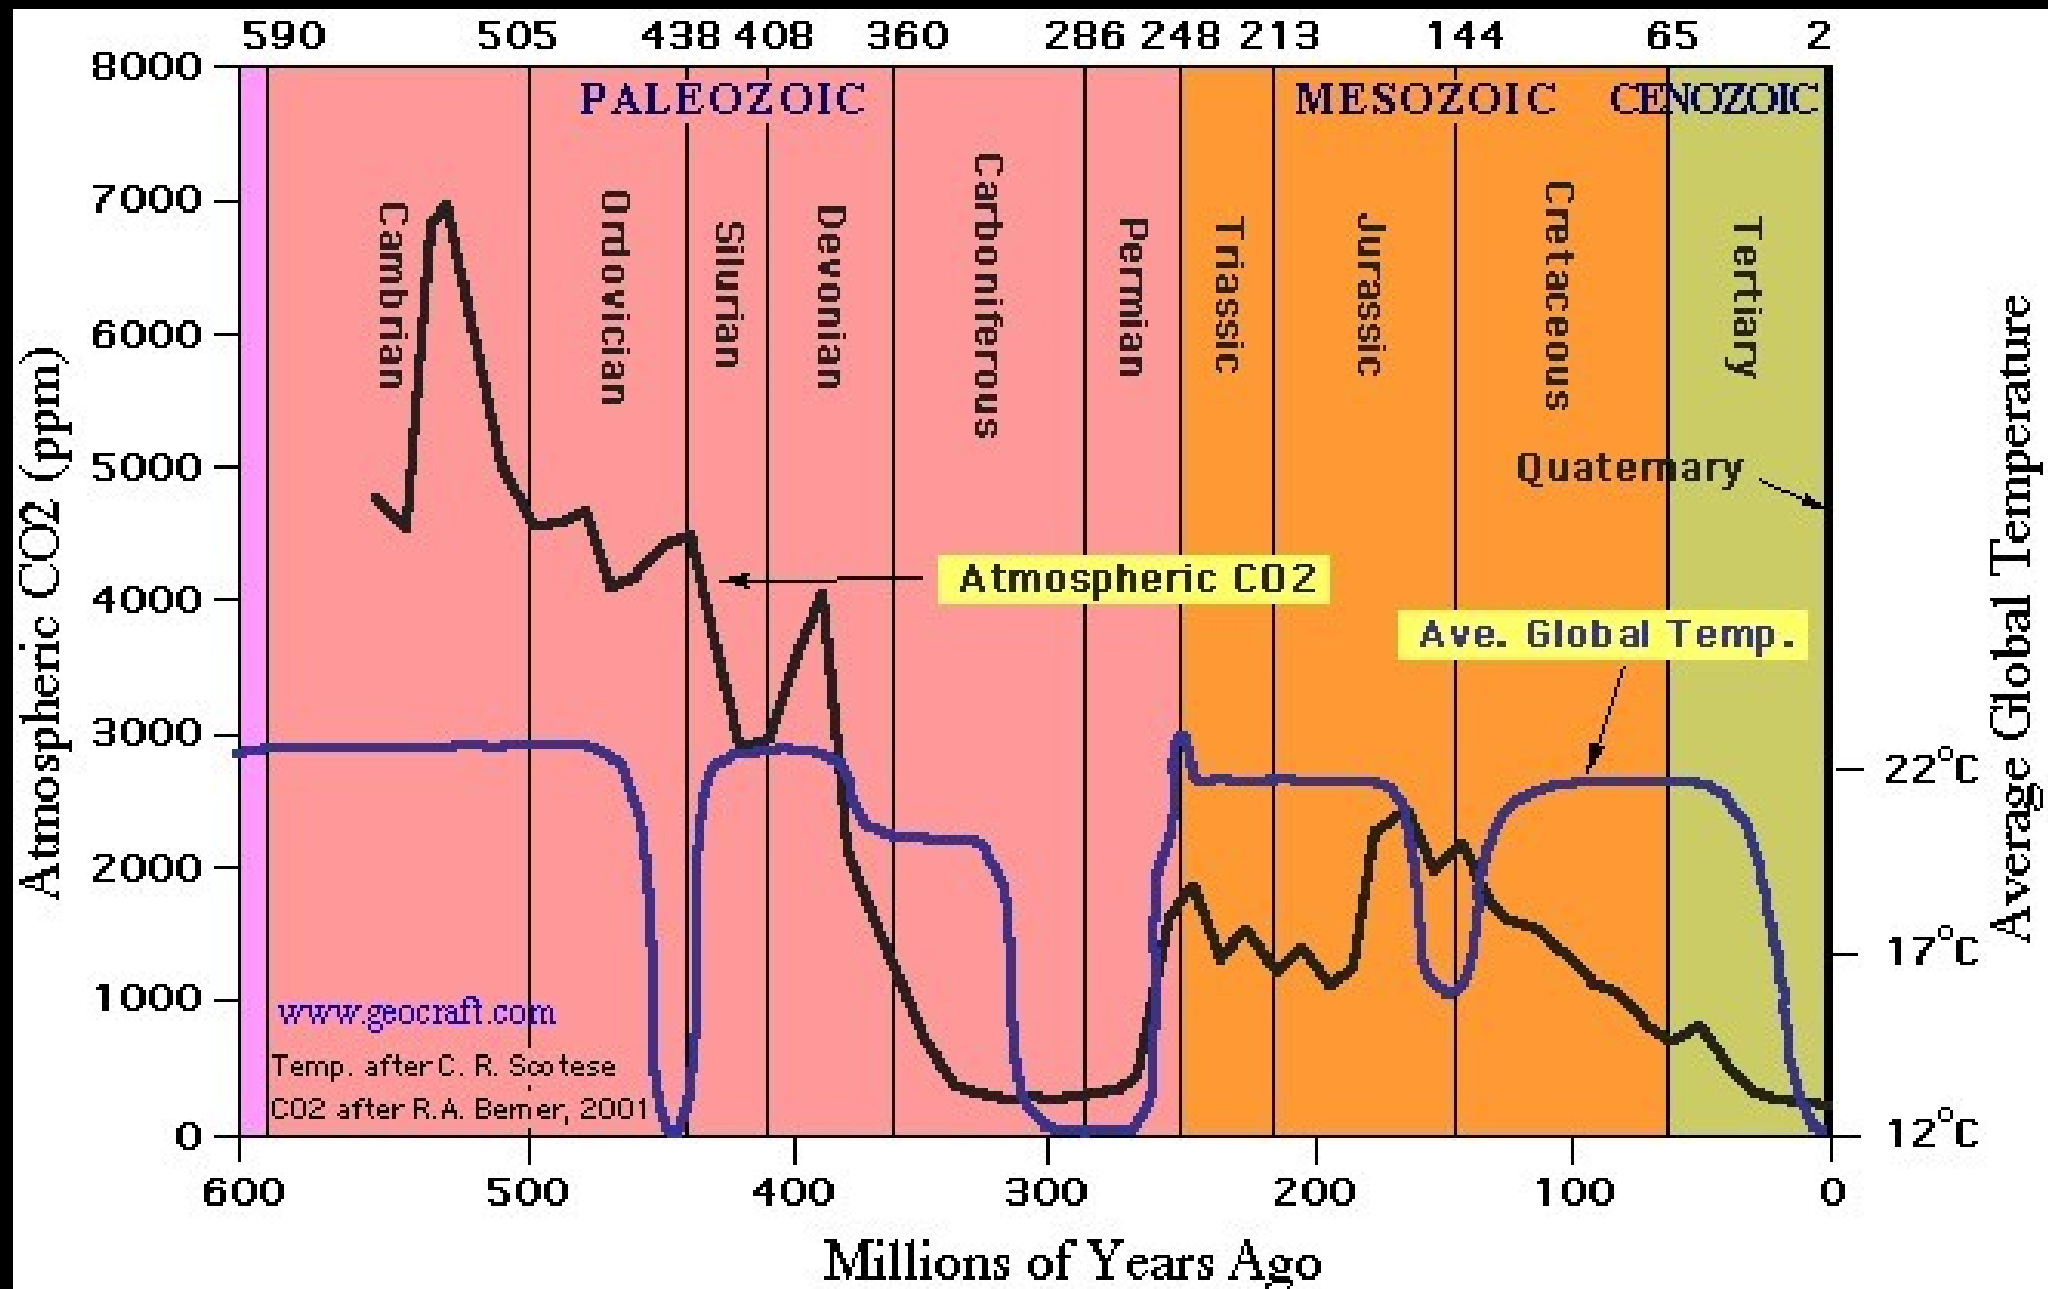

# Role CO<sub>2</sub> v historii Země

A wide-field photograph of a galaxy, likely the Milky Way, showing a dense field of stars and a bright central core. The galaxy is oriented horizontally, with the bright core on the left and the spiral arms extending to the right. The background is filled with numerous individual stars of various colors and sizes.

# Protoplanetární disk

Vznik sluneční soustavy před 4,6 miliardami let

Different Kinds of Marine Organisms

## Biodiversity vs. Time

# THE SNOWBALL EARTH

Late Proterozoic 650 Ma

<http://mineraly.wz.cz/paleomapy.htm>