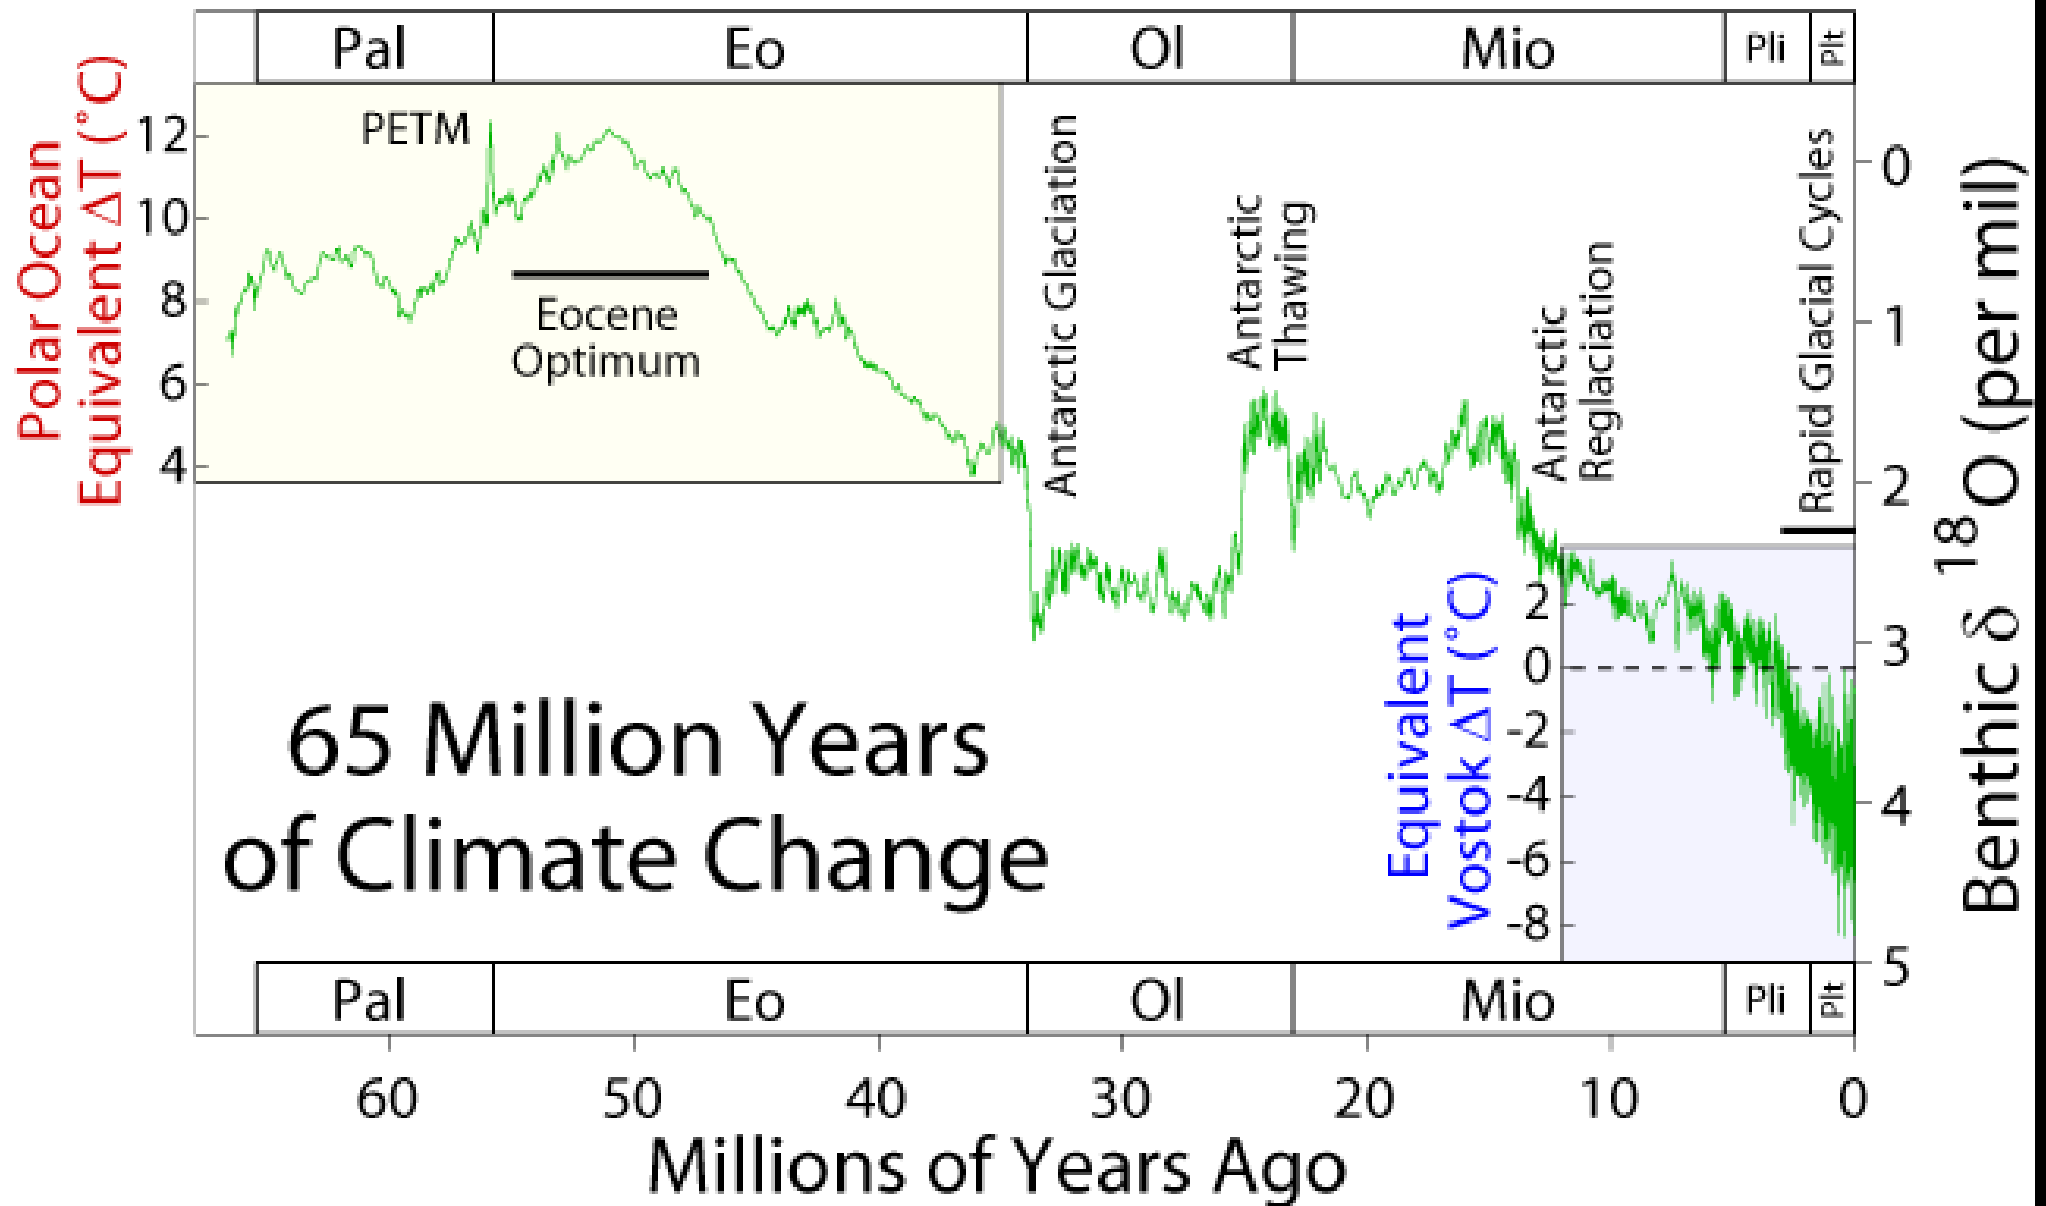

# Role CO<sub>2</sub> v historii Země

A wide-field photograph of a galaxy, likely the Milky Way, showing a dense field of stars and a bright central core. The galaxy is oriented horizontally, with the bright core on the left and the spiral arms extending to the right. The background is filled with numerous individual stars of various colors and sizes.

# Protoplanetární disk

Vznik sluneční soustavy před 4,6 miliardami let

Different Kinds of Marine Organisms

## Biodiversity vs. Time

# THE SNOWBALL EARTH

Late Proterozoic 650 Ma

<http://mineraly.wz.cz/paleomapy.htm>