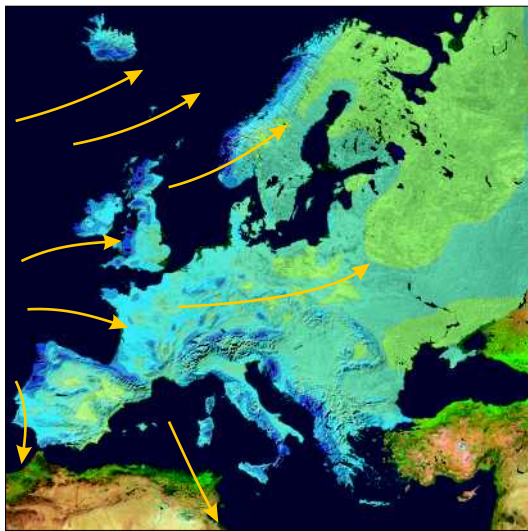

1. Landscape zones of Europe.

2a. Europe
Meteosat 7 image
31 December 2004,
12:00 UTC.

2b. Europe
Meteosat 8 MSG image
25 July 2004,
12:00 UTC.

3a. Average precipitation
December to February.

3b. Average precipitation
June to August.

4a. Vegetation -
January 2004.

4b. Vegetation - July 2004.