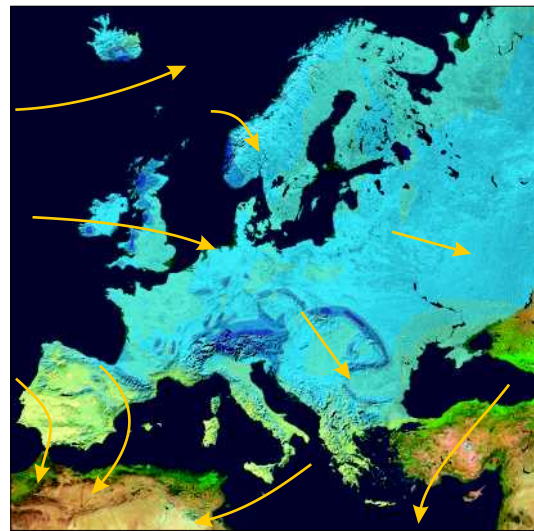

1. Landscape zones of Europe.

2a. Europe
Meteosat 7 image
31 December 2004,
12:00 UTC.

2b. Europe
Meteosat 8 MSG image
25 July 2004,
12:00 UTC.

3a. Average precipitation
December to February.

3b. Average precipitation
June to August.

4a. Vegetation -
January 2004.

4b. Vegetation - July 2004.