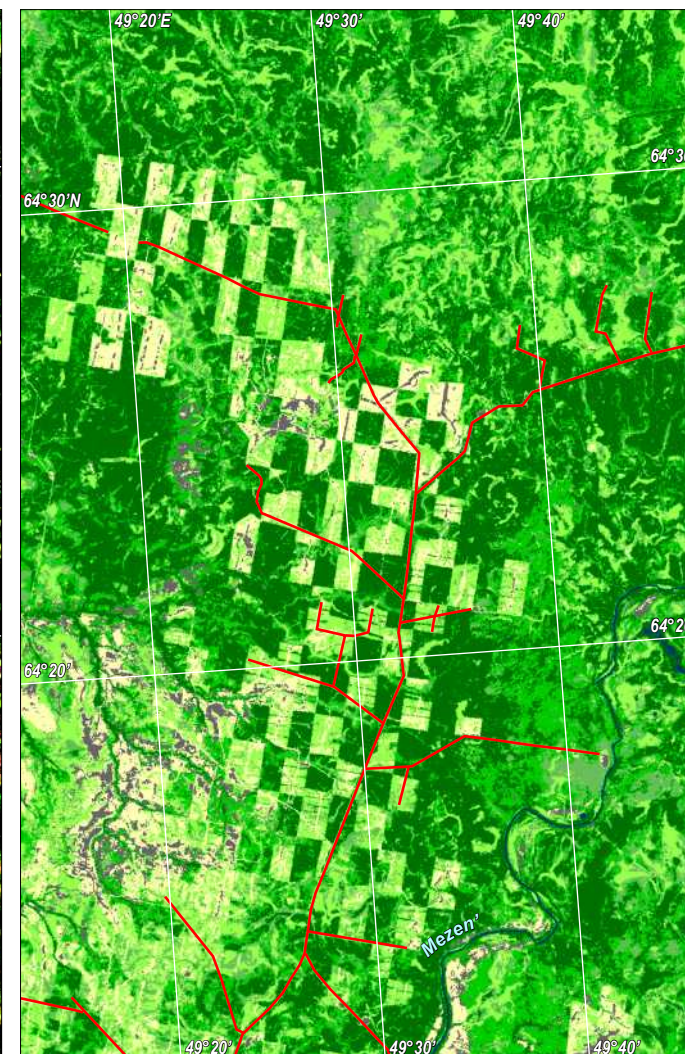

1. Global natural forest and shrub cover.

2. Large area deforestation pattern in Rondônia, Brazil.

3a-c. Deforestation in Rondônia - status 1973, 1986 and 2000.

4a. Forestry near Politovo in Northern Russia, clearing patterns.

4b. Land cover, near Politovo, Northern Russia.

5. Clearcuts until year 2000.

6a. Forestry in the Alps, clearing patterns, Austria.

6b. Land cover, Alps, Austria.

7. Speikkogel, 1993 m.