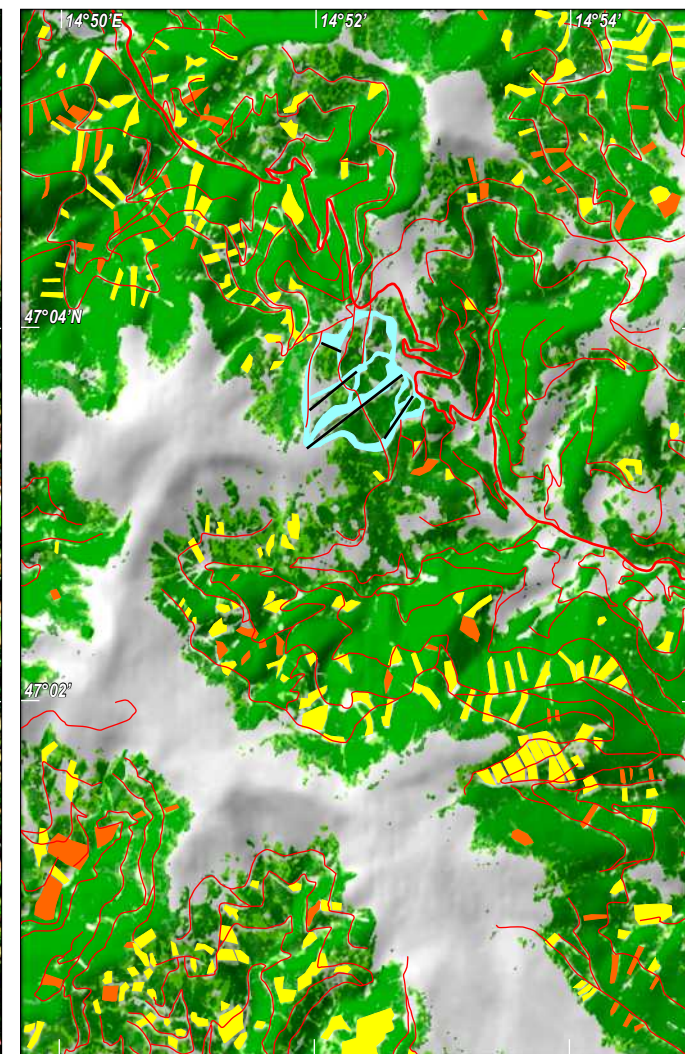

1. Global natural forest and shrub cover.

2. Large area deforestation pattern in Rondônia, Brazil.

3a-c. Deforestation in Rondônia - status 1973, 1986 and 2000.

4a. Forestry near Politovo in Northern Russia, clearing patterns.

4b. Land cover, near Politovo, Northern Russia.

5. Clearcuts until year 2000.

6a. Forestry in the Alps, clearing patterns, Austria.

6b. Land cover, Alps, Austria.

7. Speikkogel, 1993 m.