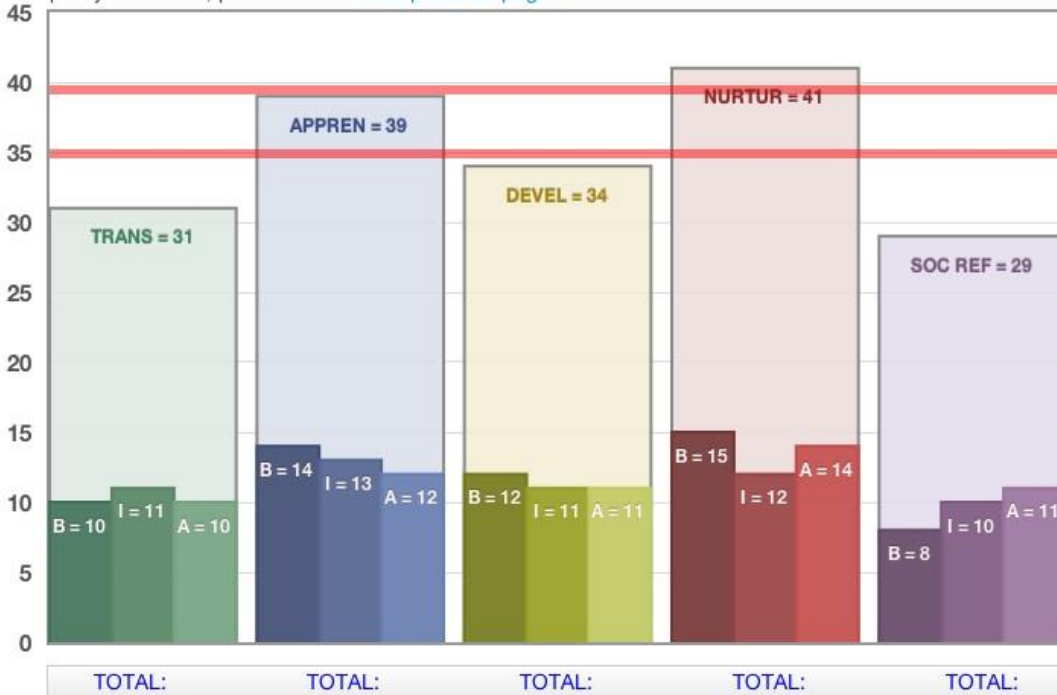

TPI Profile Sheet

Thank you for taking the TPI . Your results are represented on the graph below. For information on how to interpret your results, please see the [Interpretation page](#)

Perspective totals on or above this line are **DOMINANT** for you.

Mean: 34.8
SD: ±4.5782092569

Perspective totals on or below this line are **RECESSIVE** for you.

B = Beliefs What you believe about teaching and learning.
I = Intentions What you try to accomplish in your teaching.
A = Actions What you do when you're teaching.