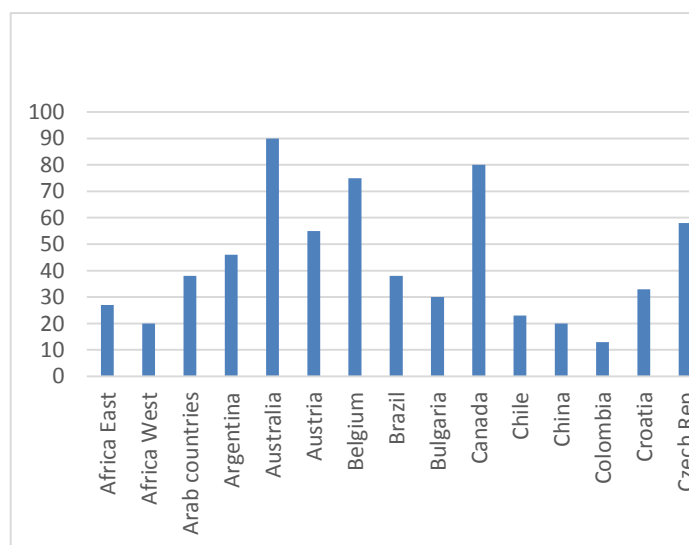

country	idv
Africa East	27
Africa West	20
Arab countries	38
Argentina	46
Australia	90
Austria	55
Belgium	75
Brazil	38
Bulgaria	30
Canada	80
Chile	23
China	20
Colombia	13
Croatia	33
Czech Rep	58
Denmark	74
El Salvador	19
Estonia	60
Finland	63
France	71
Germany	67
Great Britain	89
Greece	35
Hong Kong	25
Hungary	80
India	48
Indonesia	14
Iran	41
Ireland	70
Israel	54
Italy	76
Japan	46
Korea South	18
Latvia	70
Lithuania	60
Luxembourg	60
Morocco	46
Netherlands	80
New Zealand	79
Norway	69
Pakistan	14
Peru	16
Philippines	32
Poland	60
Portugal	27
Romania	30
Russia	39
Serbia	25
Singapore	20
Slovak Rep	52
Slovenia	27
Spain	51
Sweden	71
Switzerland	68
Turkey	37
U.S.A.	91
Vietnam	20