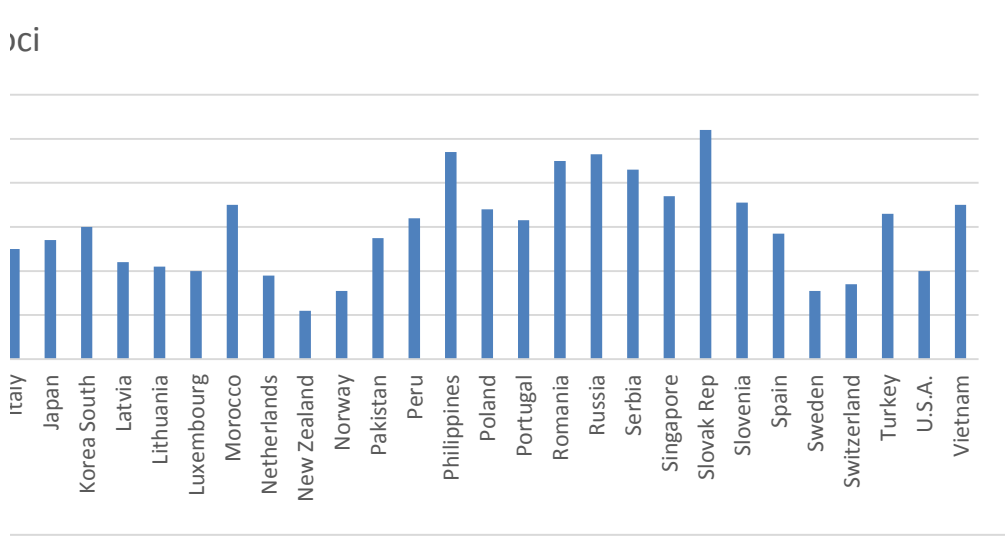

ici

country	idv
Africa East	27
Africa West	20
Arab countries	38
Argentina	46
Australia	90
Austria	55
Belgium	75
Brazil	38
Bulgaria	30
Canada	80
Chile	23
China	20
Colombia	13
Croatia	33
Czech Rep	58
Denmark	74
El Salvador	19
Estonia	60
Finland	63
France	71
Germany	67
Great Britain	89
Greece	35
Hong Kong	25
Hungary	80
India	48
Indonesia	14
Iran	41
Ireland	70
Israel	54
Italy	76
Japan	46
Korea South	18
Latvia	70
Lithuania	60
Luxembourg	60
Morocco	46
Netherlands	80
New Zealand	79
Norway	69
Pakistan	14
Peru	16
Philippines	32
Poland	60
Portugal	27
Romania	30
Russia	39
Serbia	25
Singapore	20
Slovak Rep	52
Slovenia	27
Spain	51
Sweden	71
Switzerland	68
Turkey	37
U.S.A.	91
Vietnam	20