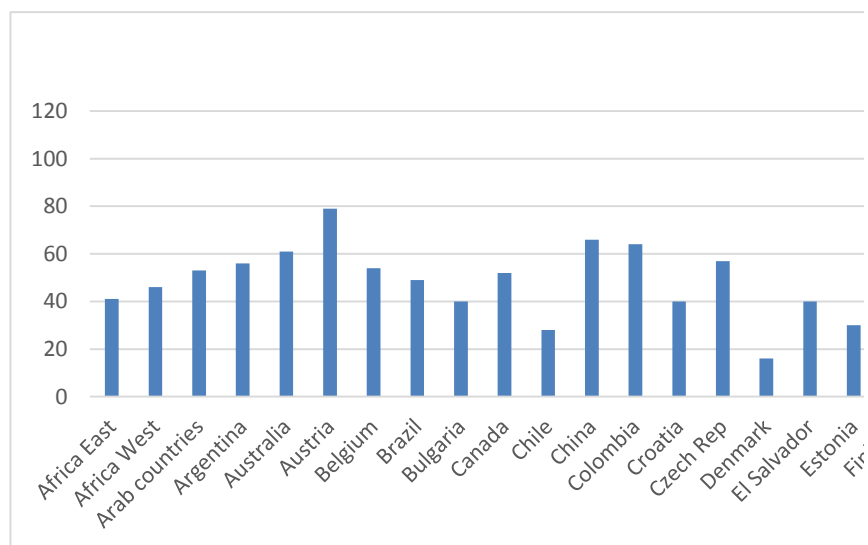

Africa East	41
Africa Wes	46
Arab count	53
Argentina	56
Australia	61
Austria	79
Belgium	54
Brazil	49
Bulgaria	40
Canada	52
Chile	28
China	66
Colombia	64
Croatia	40
Czech Rep	57
Denmark	16
El Salvadoi	40
Estonia	30
Finland	26
France	43
Germany	66
Great Brita	66
Greece	57
Hong Kong	57
Hungary	88
India	56
Indonesia	46
Iran	43
Ireland	68
Israel	47
Italy	70
Japan	95
Korea Sout	39
Latvia	9
Lithuania	19
Luxembou	50
Morocco	53
Netherland	14
New Zeala	58
Norway	8
Pakistan	50
Peru	42
Philippines	64
Poland	64
Portugal	31
Romania	42
Russia	36
Serbia	43
Singapore	48
Slovak Reç	110
Slovenia	19
Spain	42
Sweden	5
Switzerlanc	70
Turkey	45
U.S.A.	62
Vietnam	40