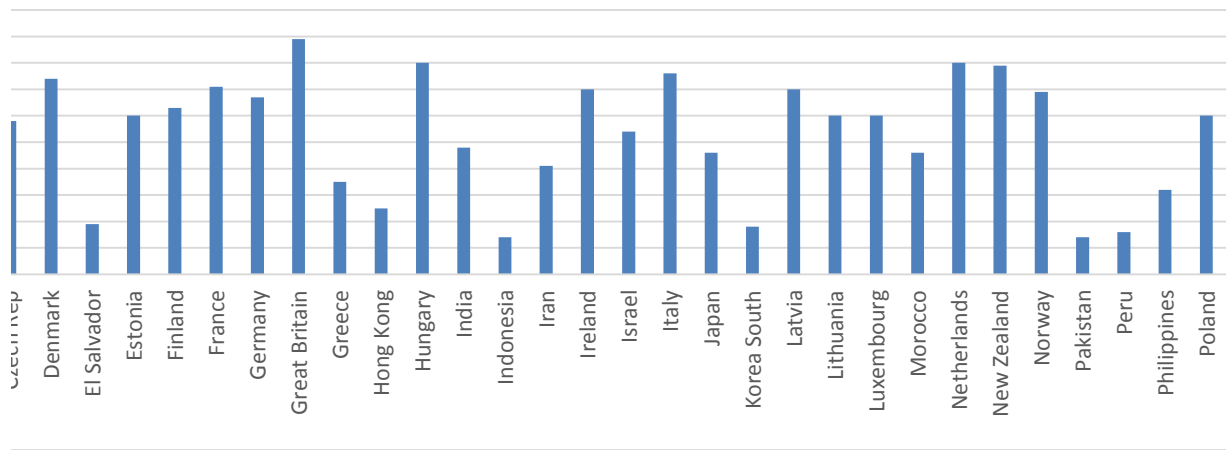

Název grafu