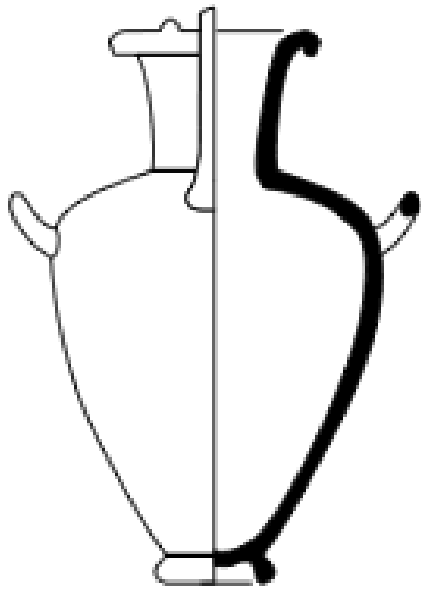

Dějiny Řecka I. seminář

3. TÉMA ŘECKÁ KERAMIKA TEMNÉHO A ARCHAICKÉHO OBDOBÍ

Greek pottery kiln (reconstruction by A. Winter)

- | | | | |
|---|----------------|----|----------------------------|
| 1 | Stoke-hole | 10 | Firing chamber |
| 2 | Fender | 11 | Vessels to be fired |
| 3 | Flue | 12 | Intermediate ceiling |
| 4 | Firing | 13 | Plastered-up stacking port |
| 5 | Furnace | 14 | Smoke dome |
| 6 | Kolonna | 15 | Dome |
| 7 | Diaphragm | 16 | Vent hole |
| 8 | Flame channels | 17 | Spy-hole |
| 9 | Kiln casing | 18 | Spy-hole |

OINOCHOE

SKYPHOS

KYATHOS

AMFORA

PANATHENAJSKÁ AMFORA

TRANSPORTNÍ AMFORA

PELIKÉ

STAMNOS