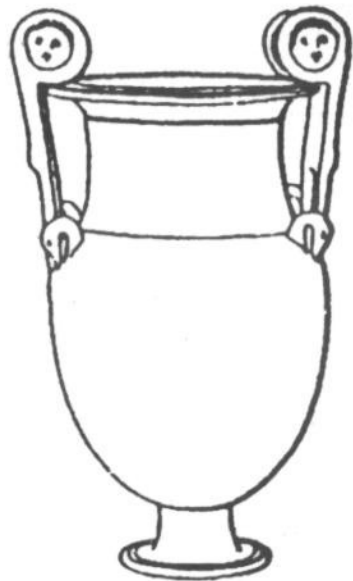

VOLUTOVÝ KRÁTÉR