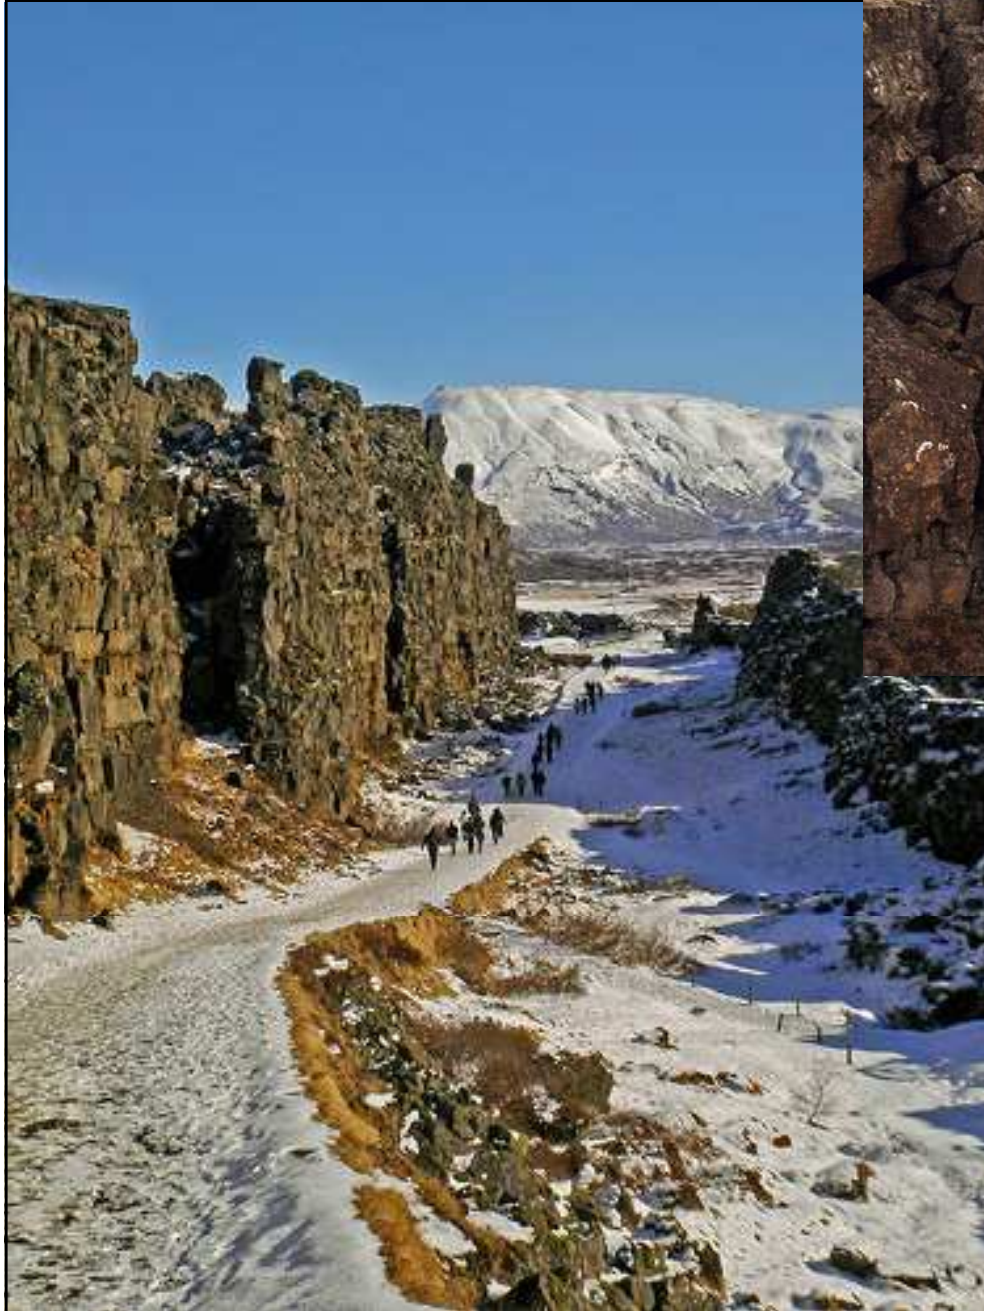

A photograph of the aurora borealis (Northern Lights) in shades of green and blue, dancing over a dark landscape. In the foreground, there is a bright orange and yellow glow from a sunset or sunrise, with dark silhouettes of hills or mountains. The sky is dark with some stars visible.

# ISLAND

**...krajina ohňa a ľadu.**

# národný park Thingvellir

Svartifoss

Godafoss

Dettifoss

Gullfoss

**Nesjavellir**

**Keldur**

**Hallgrímskirkja**