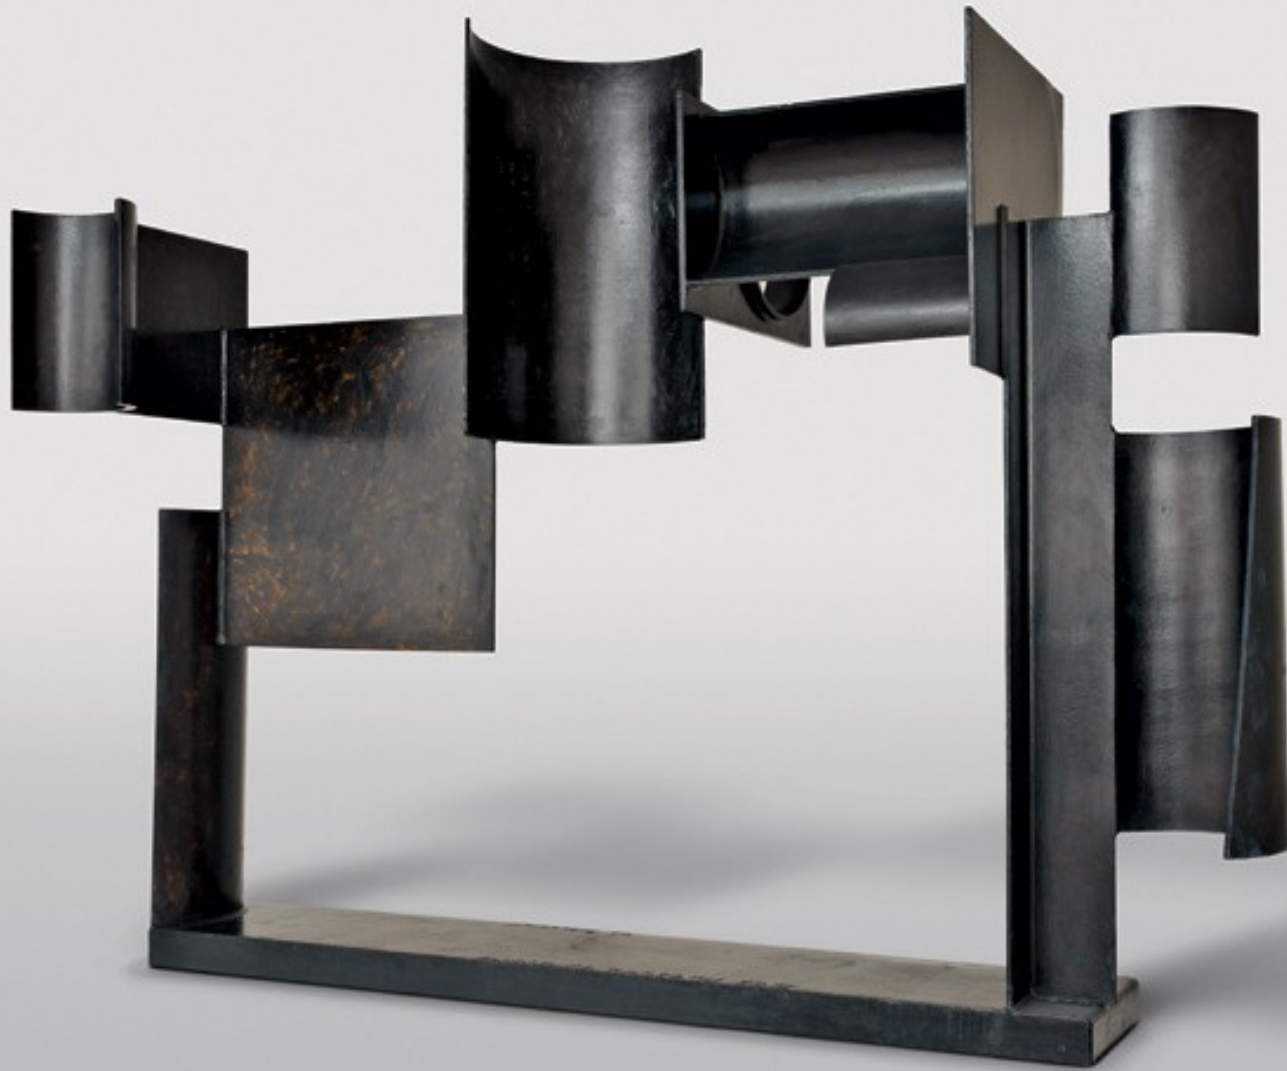

ROZKLAD TVARU, ABSTRAKCE

Constantin Brancusi 1876-1957

There are idiots who define my work as abstract; yet what they call abstract is what is most realistic. What is real is not the appearance, but the idea, the essence of things.

Maketa monumentu symbolizující osvobození ducha, 1952

Dynamická projekce ve 30 stupních, 1951-52

Laszlo Moholy-Nagy
1895-1946

Kinetická skulptura, 1933
(Světelný modulátor)

Double Loop 1946

Inverted curve, 1946

Propaganda for War 1939-40

Blackburn-Song of an Irish Blacksmith 1950

Hudson river landscape 1951

Voltri VII 1962

Voltri XVII 1962

Voltri-Bolton XIX 1963

Zig III, 1961

Zig IV 1961