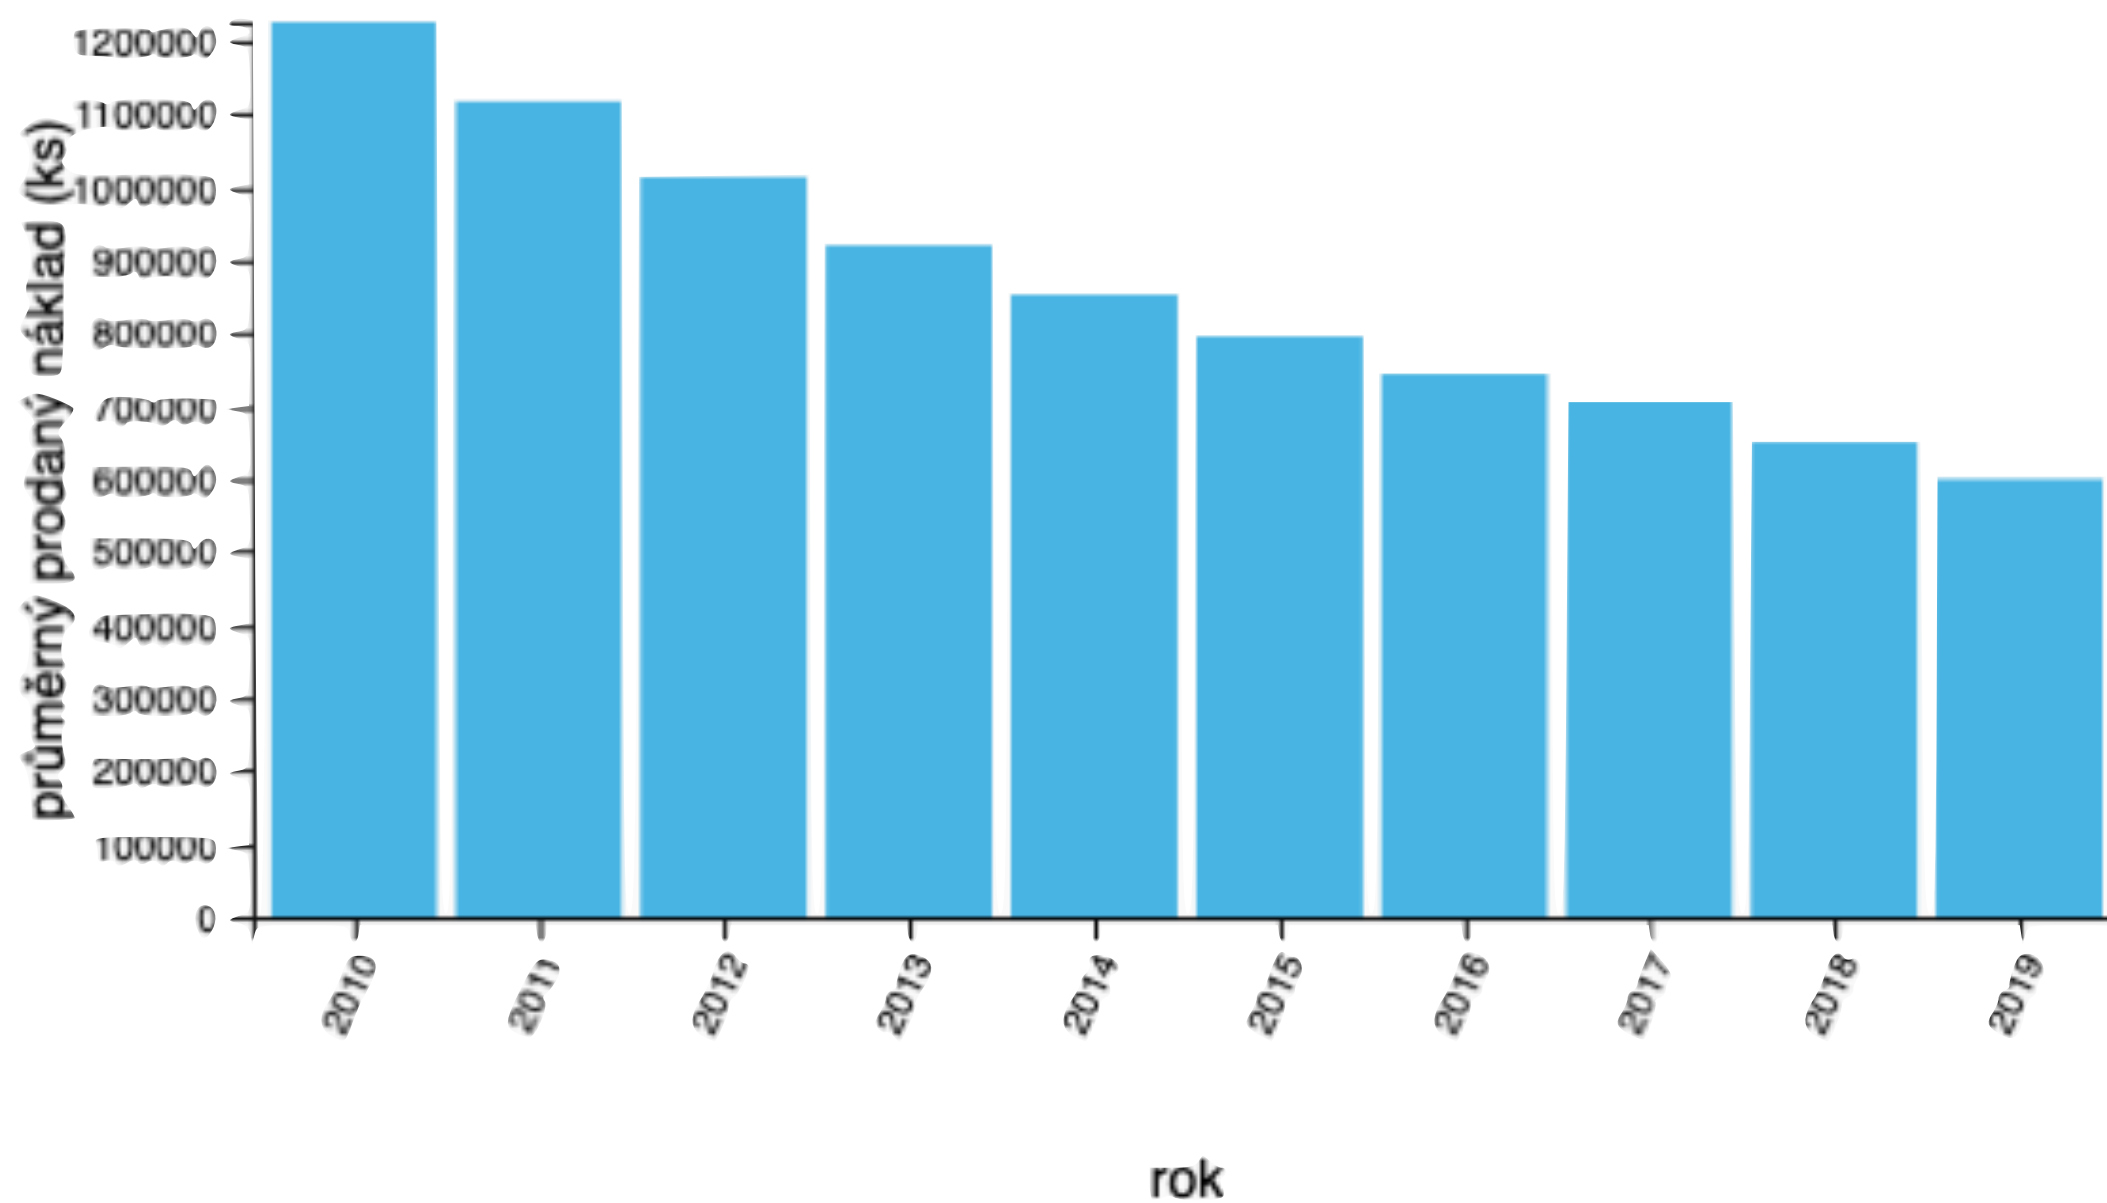

Vývoj prodaného nákladu deníků 2015-2019 (ks)