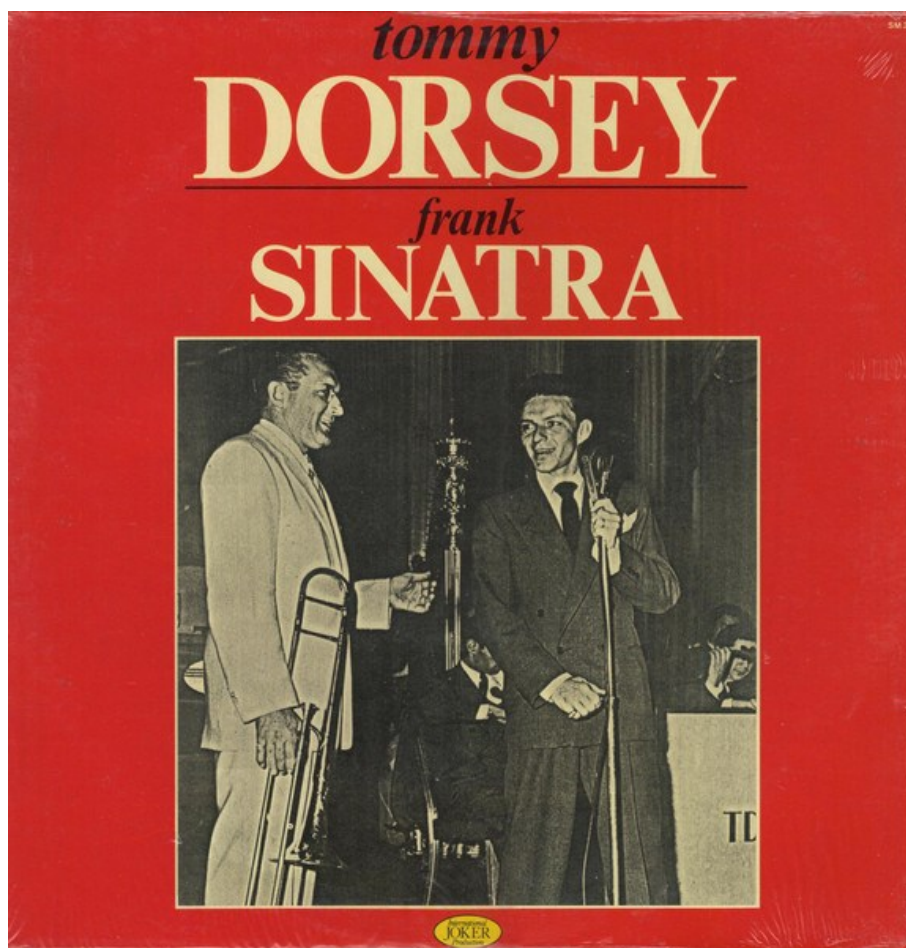

9. Ory's Creole Trombone (*Kid Ory*)
Ory's Sunshine Orchestra. June 1922

3:23

Kid Ory (1886 – 1973)

10. How Deep Is the Ocean (How High Is the Sky)

Ella Fitzgerald-voc, Paul Weston and his Orchestra. March 17, 1958

3:11

11. How Deep Is the Ocean (How High Is the Sky)
 Swingle Singers. February – March, 1988

3:29

12. Blue Skies

Ella Fitzgerald-voc, Paul Weston and his Orchestra. March 17, 1958

3:46

13. Blue Skies

Frank Sinatra-voc, Tommy Dorsey and his Orchestra. July 15, 1941

3:16

14. Blue Skies

Swingle Singers. February – March, 1988

3:19

Ward Swingle (1927 – 2015)

15. Cheek to Cheek

5:41

Fred Astaire-voc, Oscar Peterson group. December 1952