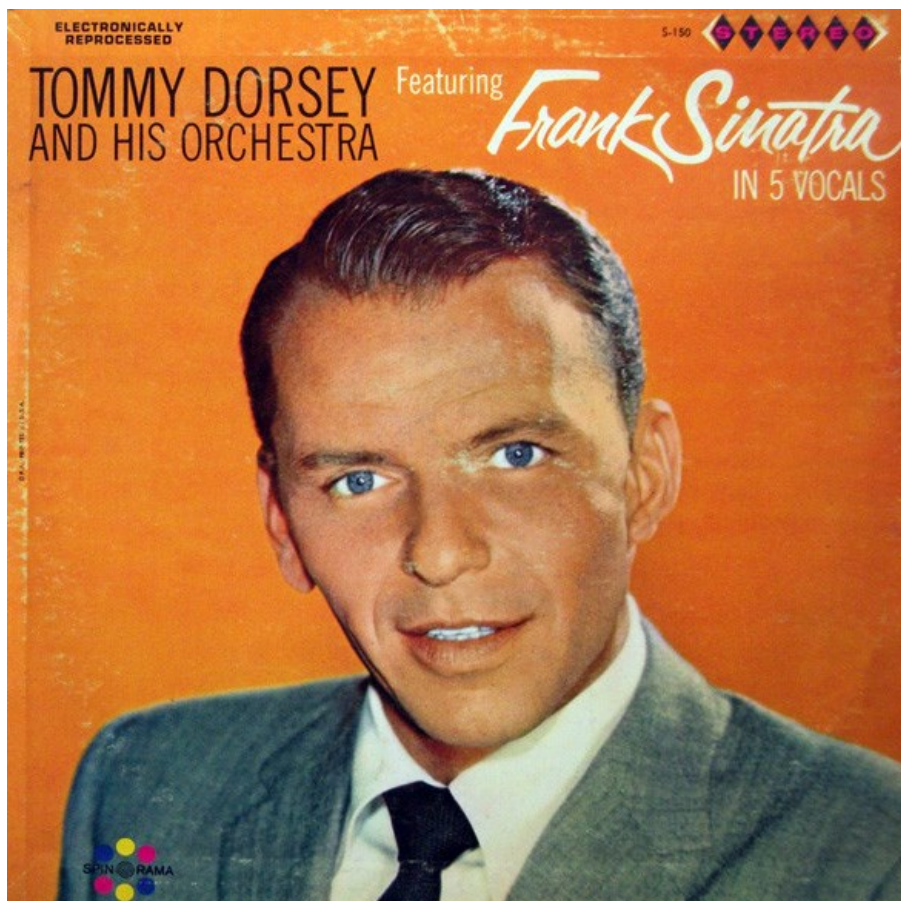

9. Ory's Creole Trombone (*Kid Ory*)
Ory's Sunshine Orchestra. June 1922

3:23

Kid Ory (1886 – 1973)

10. How Deep Is the Ocean (How High Is the Sky)

Ella Fitzgerald-voc, Paul Weston and his Orchestra. March 17, 1958

3:11

11. How Deep Is the Ocean (How High Is the Sky)
 Swingle Singers. February – March, 1988

3:29

12. Blue Skies

Ella Fitzgerald-voc, Paul Weston and his Orchestra. March 17, 1958

3:46

13. Blue Skies

Frank Sinatra-voc, Tommy Dorsey and his Orchestra. July 15, 1941

3:16

14. Blue Skies

Swingle Singers. February – March, 1988

3:19

Ward Swingle (1927 – 2015)

15. Cheek to Cheek

5:41

Fred Astaire-voc, Oscar Peterson group. December 1952