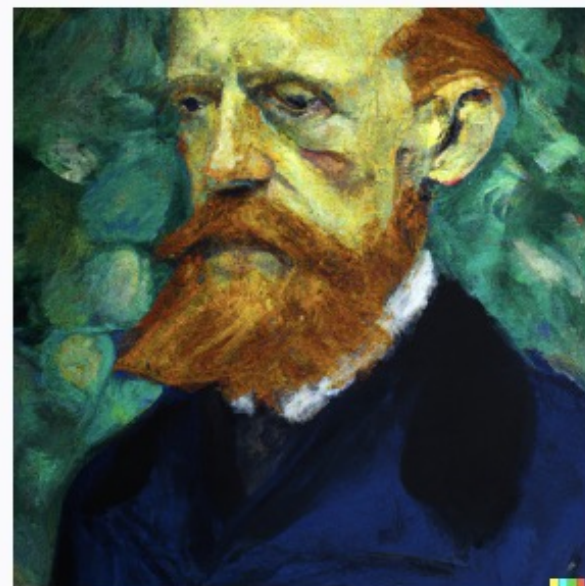

The image features a close-up, slightly angled view of a camera lens. The lens is dark, with several concentric rings and a central glass element that reflects light in shades of blue, green, and yellow. The background is a soft, out-of-focus bokeh of light spots in various colors, including white, yellow, and blue, creating a dreamy, ethereal atmosphere. The letters 'AI' are superimposed in the center-left area of the lens, rendered in a clean, white, sans-serif font.

AI

<https://openai.com/dall-e-2/>

brown hair university teacher teaching students in a class about pictures

Generate

November 2022

Tomas Garigue Masaryk painted by van Gogh

Generate

[thispersondoesnotexist.com](http://thispersondoesnotexist.com)

**WEIRDEST  
QUEEN'S  
SPEECH  
EVER?**

WORLD'S  
BEST  
BY