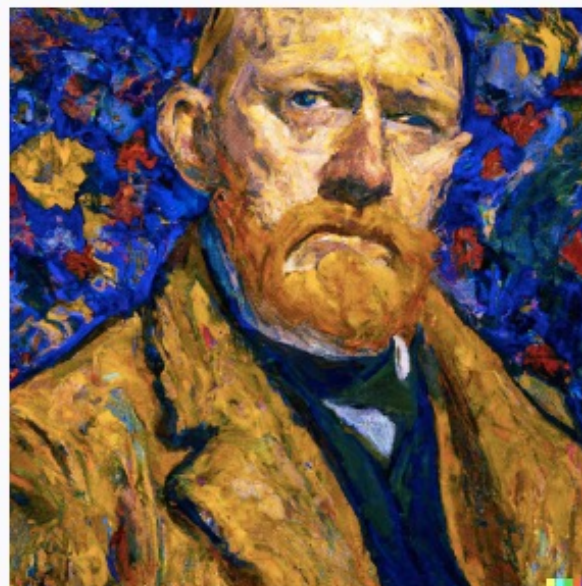

The image features a close-up, slightly angled view of a camera lens. The lens is dark, with several concentric rings and a central glass element that reflects light in shades of blue, green, and yellow. The background is a soft, out-of-focus bokeh of light spots in various colors, including white, yellow, and blue, creating a dreamy, ethereal atmosphere. The letters 'AI' are superimposed in the center-left area of the lens, rendered in a clean, white, sans-serif font.

AI

<https://openai.com/dall-e-2/>

brown hair university teacher teaching students in a class about pictures

Generate

November 2022

Tomas Garigue Masaryk painted by van Gogh

Generate

[thispersondoesnotexist.com](http://thispersondoesnotexist.com)

**WEIRDEST  
QUEEN'S  
SPEECH  
EVER?**

WORLD'S  
BEST  
BY