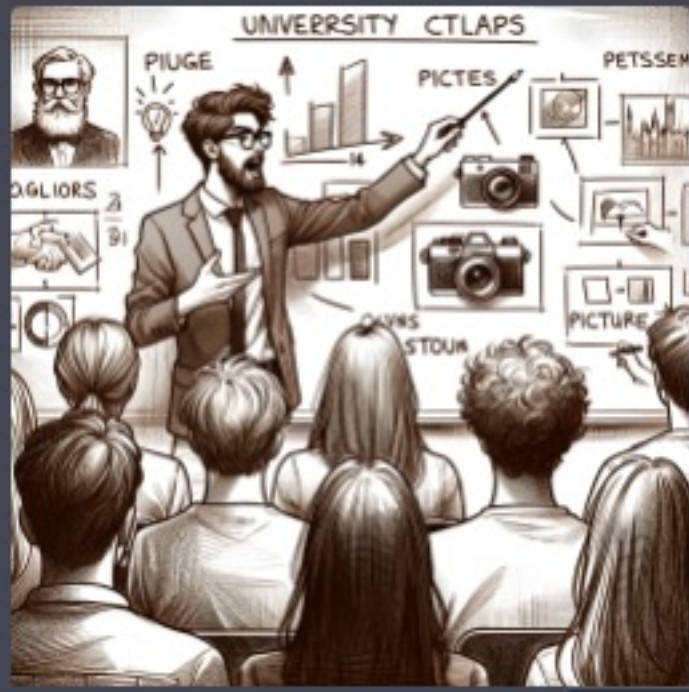

The image features a close-up, slightly angled view of a camera lens. The lens is dark, with several concentric rings and a central glass element that reflects light in shades of blue, green, and yellow. The background is a soft, out-of-focus bokeh of light spots in various colors, including white, yellow, and blue, creating a dreamy, ethereal atmosphere. The letters 'AI' are superimposed in the center-left area of the lens, rendered in a clean, white, sans-serif font.

AI

<https://openai.com/dall-e-2/>

brown hair university teacher teaching students in a class about pictures

Generate

November 2022

Tomas Garigue Masaryk painted by van Gogh

Generate

[thispersondoesnotexist.com](http://thispersondoesnotexist.com)