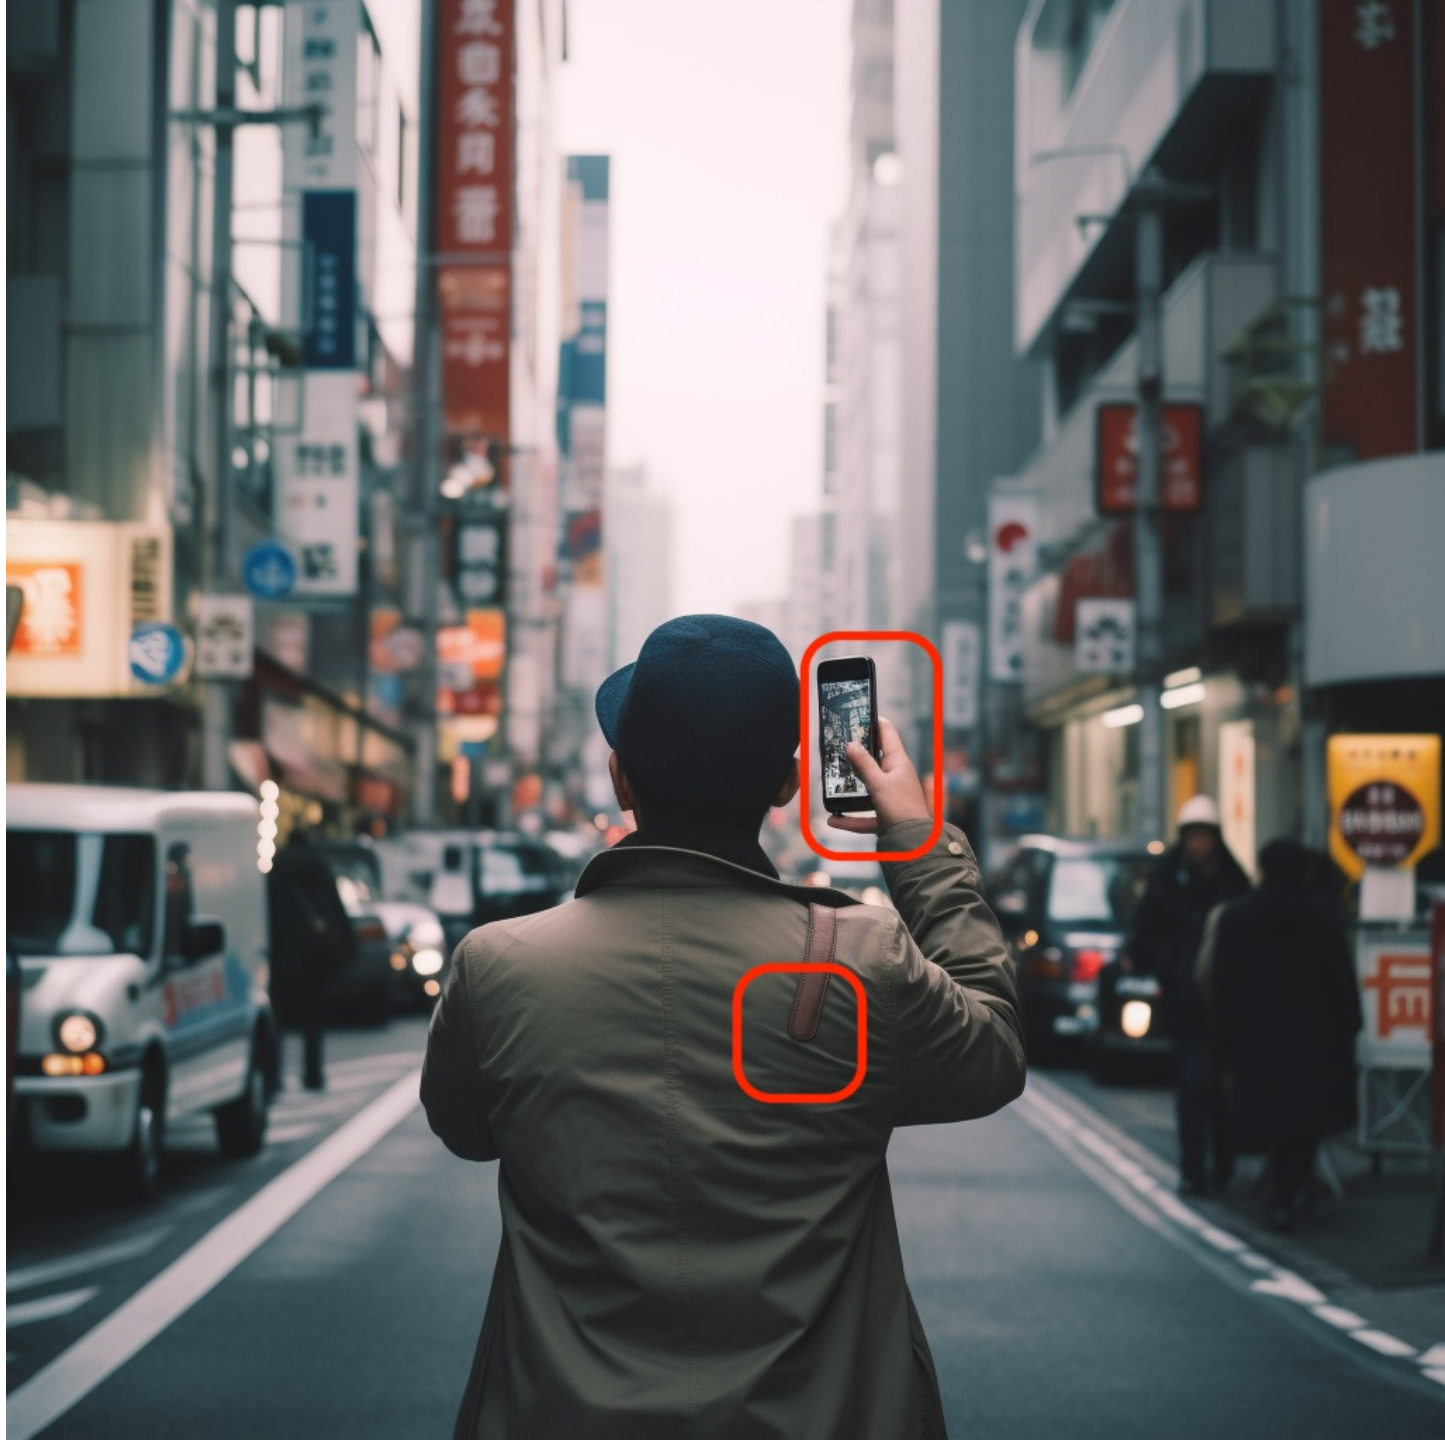

The image features a close-up, slightly angled view of a camera lens. The lens is dark, with several concentric rings and a central glass element that reflects light in shades of blue, green, and yellow. The background is a soft, out-of-focus bokeh of light spots in various colors, including white, yellow, and blue, creating a dreamy, ethereal atmosphere. The letters 'AI' are superimposed in the center-left area of the lens, rendered in a clean, white, sans-serif font.

AI

<https://openai.com/dall-e-2/>

brown hair university teacher teaching students in a class about pictures

Generate

November 2022

Tomas Garigue Masaryk painted by van Gogh

Generate

[thispersondoesnotexist.com](http://thispersondoesnotexist.com)