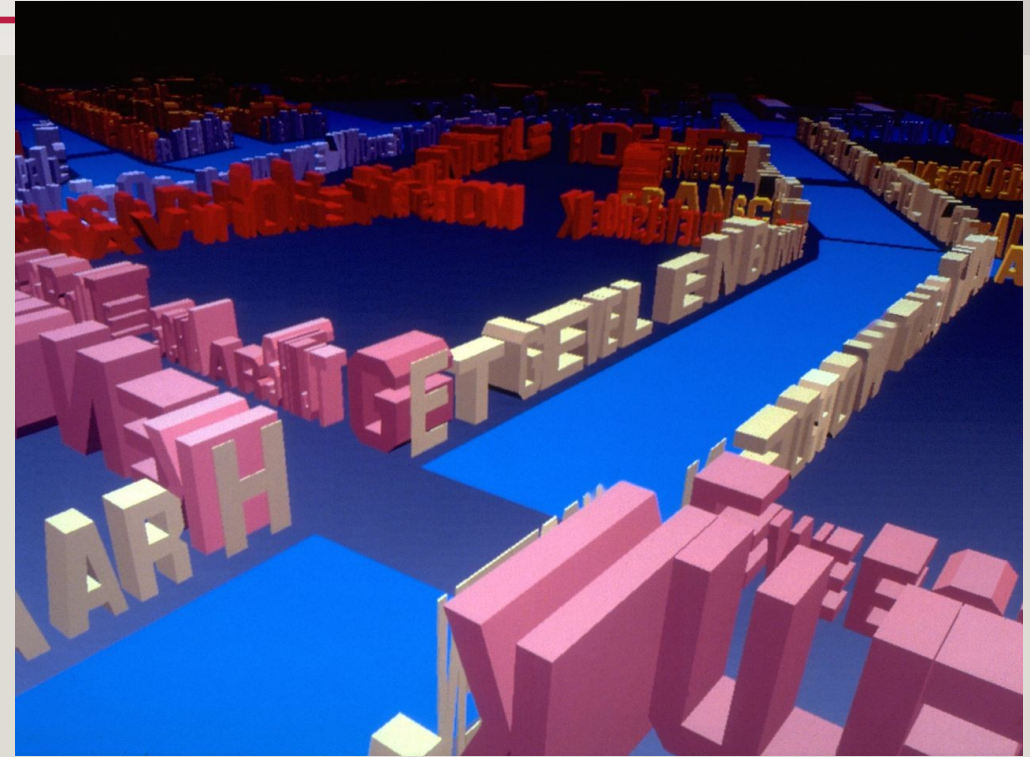

<https://www.youtube.com/watch?v=k66qFuGxrl8>

MASAKI FUJIHATA: GLOBAL INTERIOR PROJECT (1996)

- <https://vimeo.com/44299646>

KARLHEINZ STOCKHAUSEN HELICOPTER STRING QUARTET (1995)

- https://www.youtube.com/watch?v=13D1YY_BvWU

CHARLOTTE DAVIES – OSMOSE (1995)

- : <https://www.youtube.com/watch?v=bsT59fp8LpY>
- Ephemere (1998) - <https://www.youtube.com/watch?v=XCWaMll0leI>

JEFFREY SHAW - LEGIBLE CITY (1988-1991)

<https://zkm.de/en/media/video/the-legible-city>