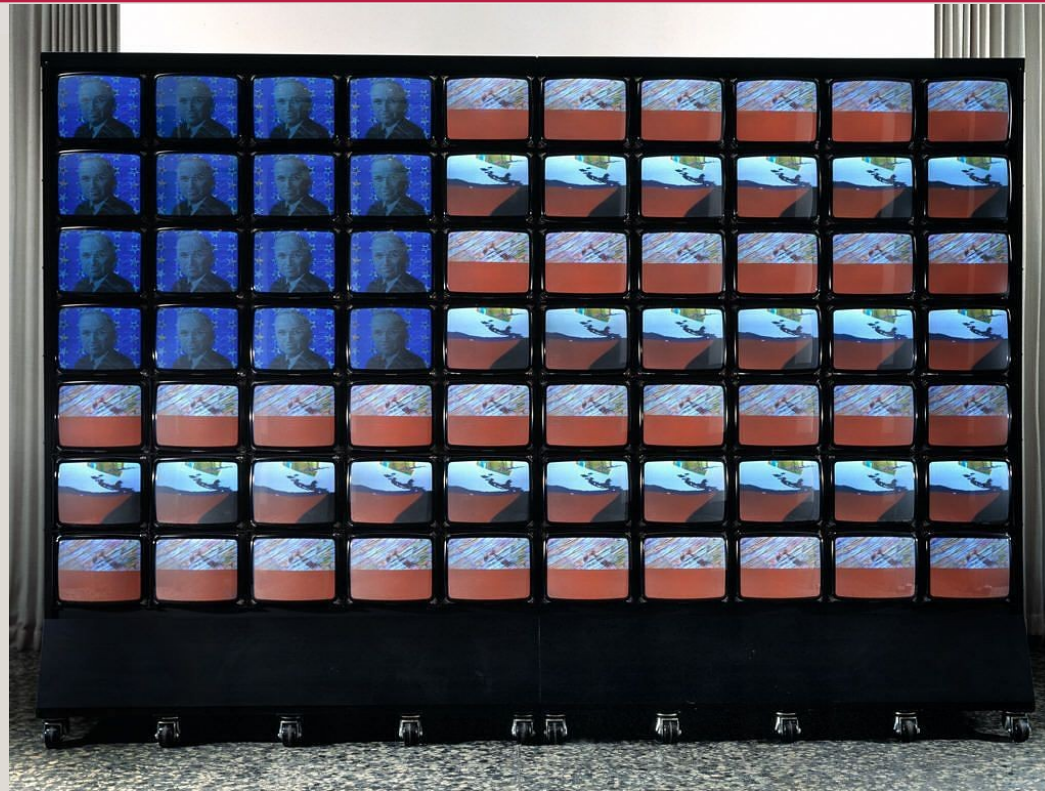

MULTIMEDIÁLNÍ INSTALACE

UMĚNÍ NOVÝCH MÉDIÍ

NAM JUNE PAIK – TV SCULPTURE A TV BUDDHAS (1963)

- <https://www.youtube.com/watch?v=UjTf2pIAZNM>
- <https://www.youtube.com/watch?v=CMfvLfDmqjw>

NAM JUNE PAIK - VIDEO FLAG (1985-86)

<https://www.youtube.com/watch?v=k66qFuGxrl8>

MASAKI FUJIHATA: GLOBAL INTERIOR PROJECT (1996)

- <https://vimeo.com/44299646>

KARLHEINZ STOCKHAUSEN HELICOPTER STRING QUARTET (1995)

- https://www.youtube.com/watch?v=13D1YY_BvWU

CHARLOTTE DAVIES – OSMOSE (1995)

- : <https://www.youtube.com/watch?v=bsT59fp8LpY>
- Ephemere (1998) - <https://www.youtube.com/watch?v=XCWaMll0leI>

JEFFREY SHAW - LEGIBLE CITY (1988-1991)

<https://zkm.de/en/media/video/the-legible-city>