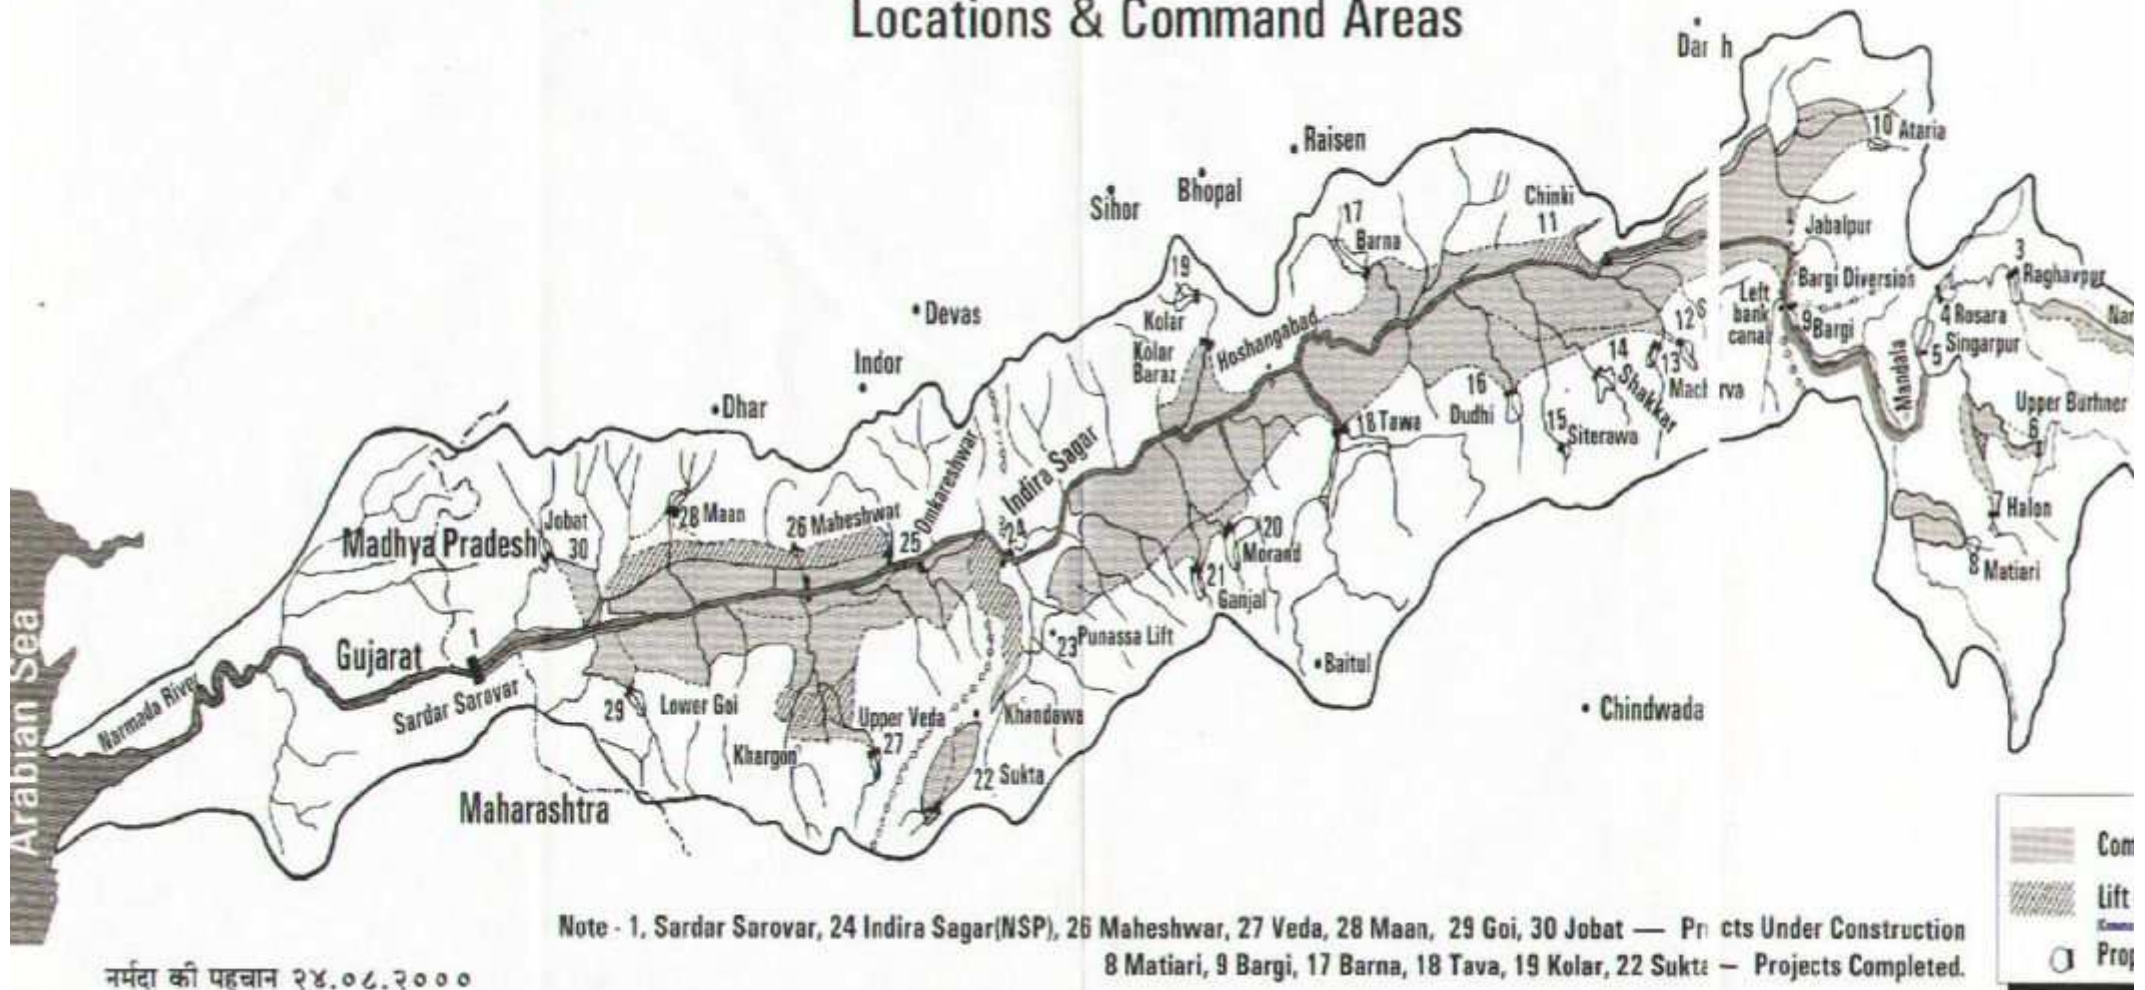

Map Of The Proposed Thirty Big Dams In Narmada Valley Locations & Command Areas

नर्मदा की पहचान २४.०८.२०००

© Maps Unlimited

The Sardar Sarovar Projects Area