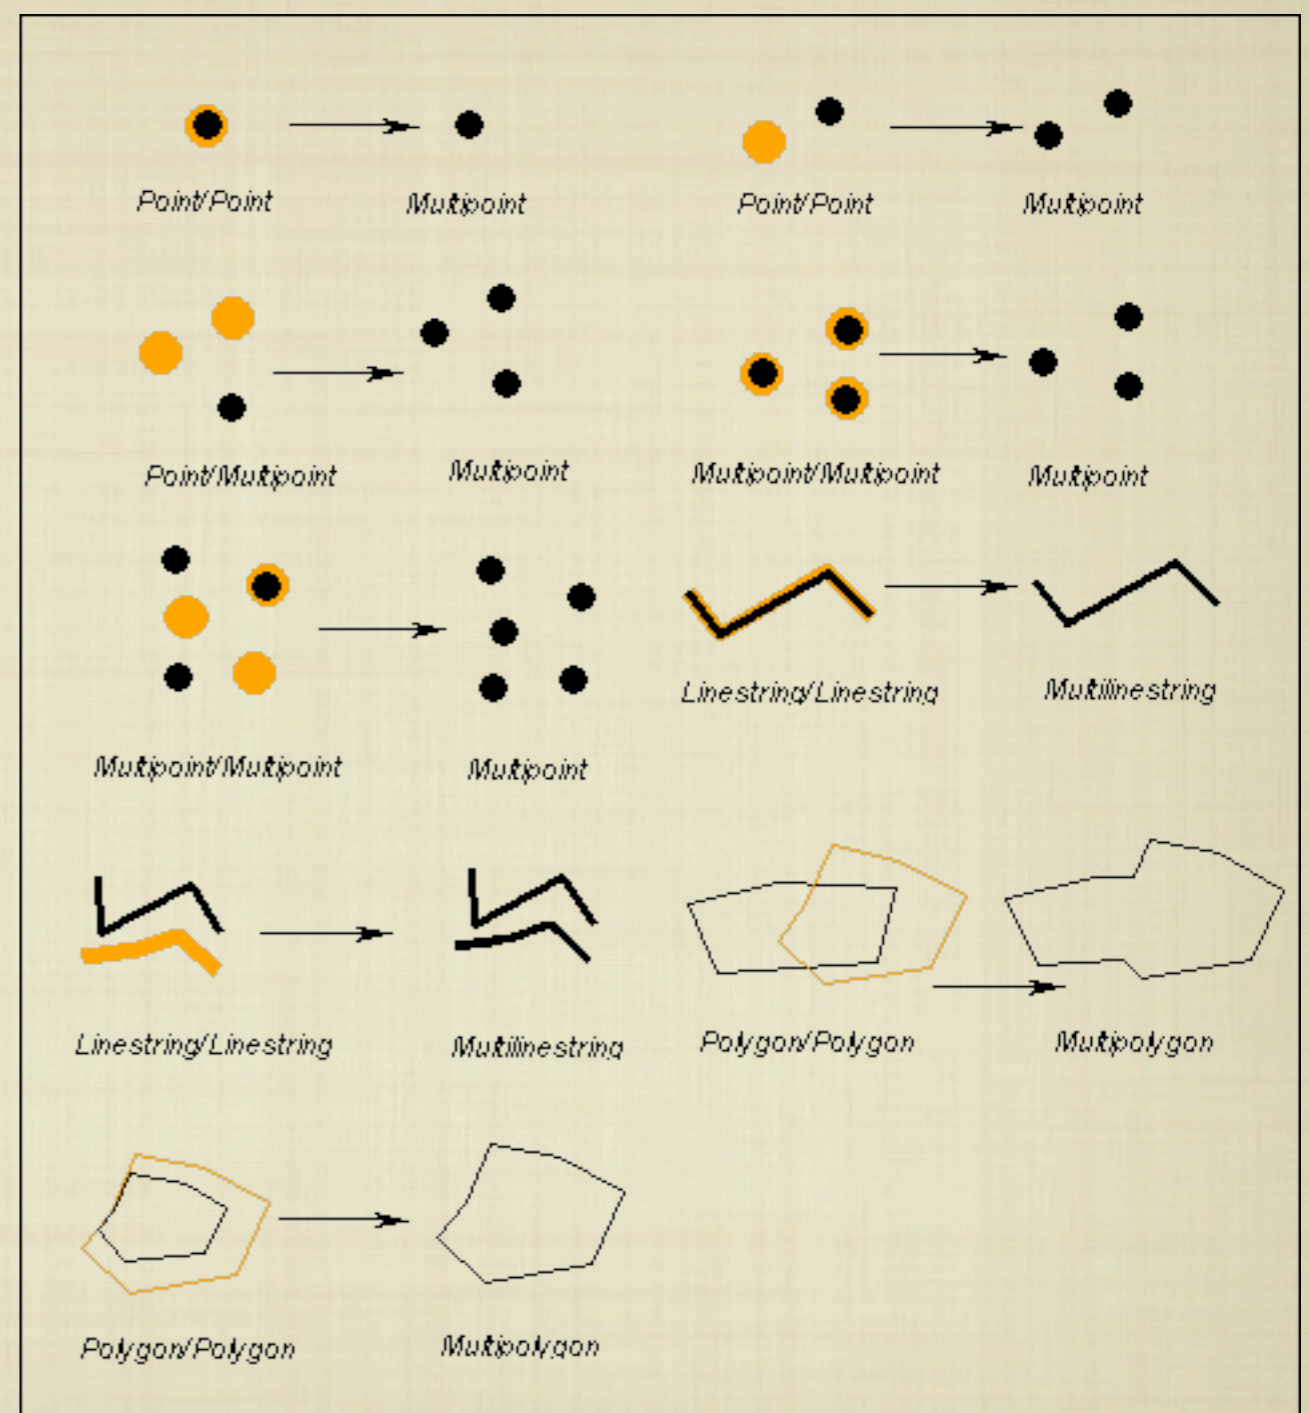

Linestring/Polygon

OVERLAP

Point/Multipoint

Point/Linestring

Multipoint/Multipoint

Multipoint/Linestring

Point/Polygon

Multipoint/Polygon

Linestring/Linestring

Linestring/Polygon

Linestring/Polygon

WITHIN

CROSS

Multipoint/Point

Multipoint/Multipoint

Linestring/Point

Linestring/Multipoint

Polygon/Point

Polygon/Multipoint

Linestring/Linestring

Polygon/Linestring

Polygon/Polygon

CONTAINS

INTERSECTION

UNION

DIFFERENCE

SYMMETRIC DIFFERENCE

INDEX

- MBR

- SNÍŽIT POČET OPERACÍ

- TILES, QUAD-TREE, R-TREE

METADATA