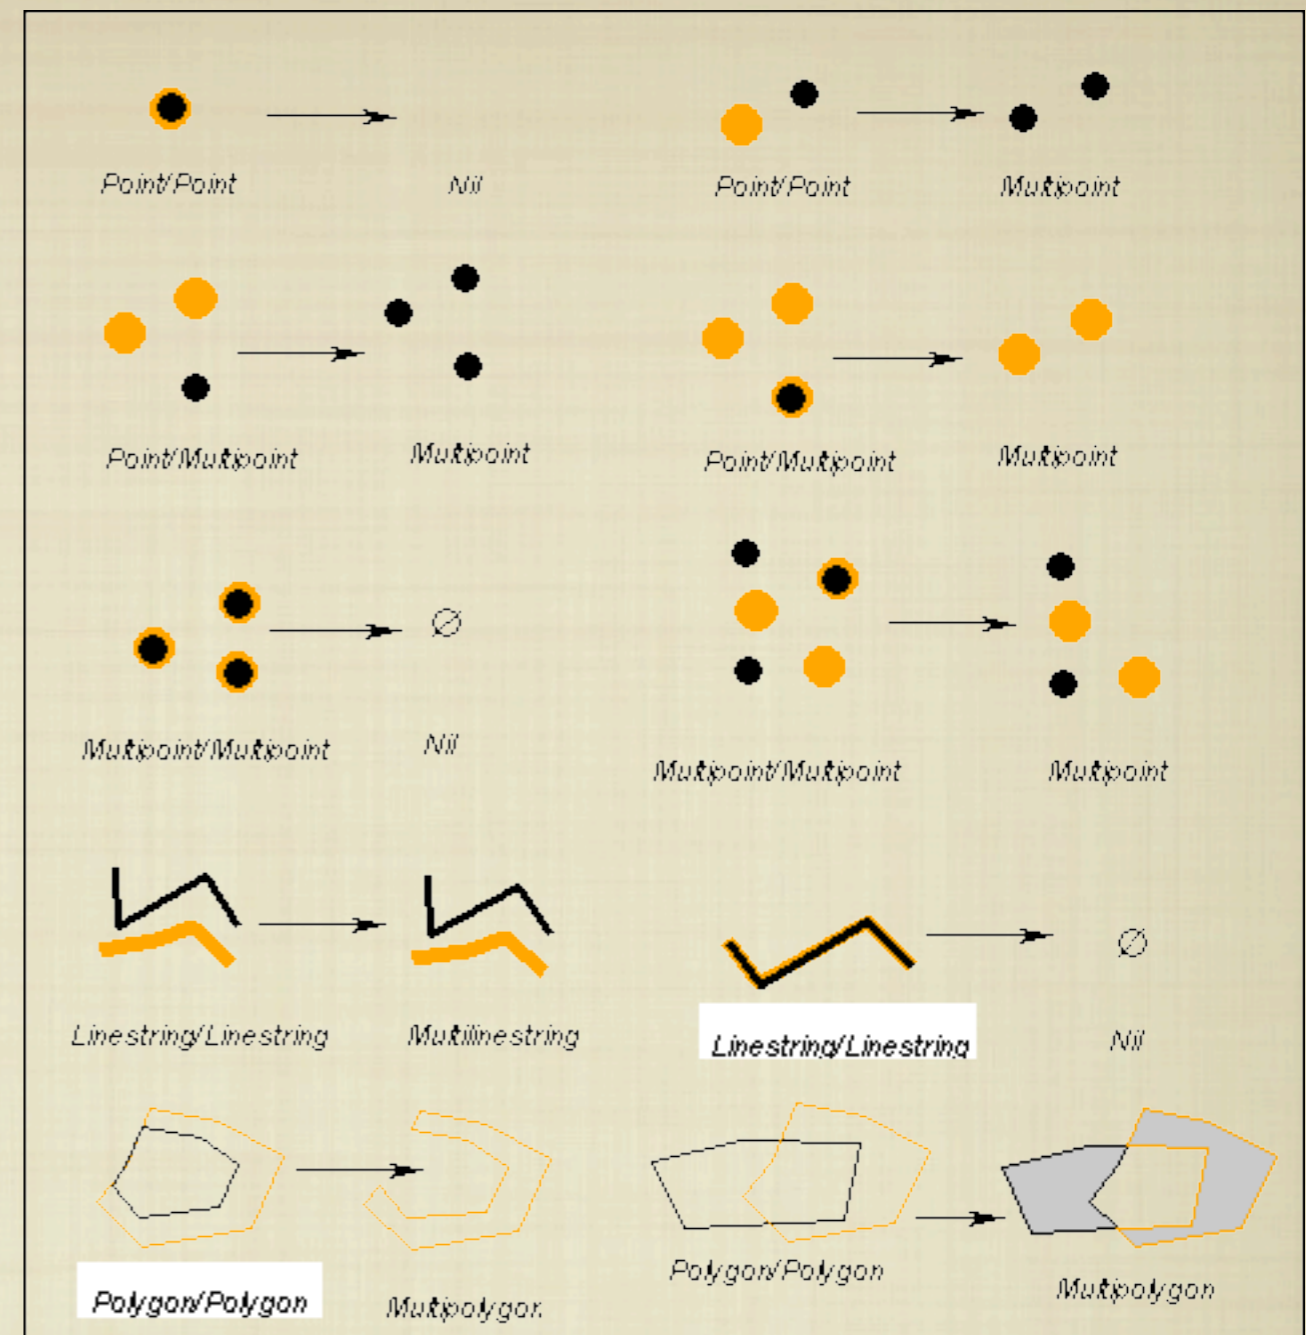

Linestring/Polygon

OVERLAP

Point/Multipoint

Point/Linestring

Multipoint/Multipoint

Multipoint/Linestring

Point/Polygon

Multipoint/Polygon

Linestring/Linestring

Linestring/Polygon

Linestring/Polygon

WITHIN

CROSS

Multipoint/Point

Multipoint/Multipoint

Linestring/Point

Linestring/Multipoint

Polygon/Point

Polygon/Multipoint

Linestring/Linestring

Polygon/Linestring

Polygon/Polygon

CONTAINS

INTERSECTION

UNION

DIFFERENCE

SYMMETRIC DIFFERENCE

INDEX

- MBR

- SNÍŽIT POČET OPERACÍ

- TILES, QUAD-TREE, R-TREE

METADATA