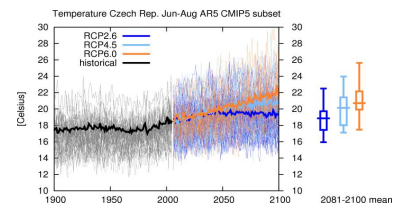

Data sources - hindcasts (backtesting)

- testing a predictive model using existing historic data
- a statistical calculation determining probable past conditions
- hindcasting usually refers to a numerical model integration of a historical period where **no observations have been assimilated**. This distinguishes a hindcast run from a reanalysis.

<http://www.oceanweather.com/research/HindcastApproach.html>

Data sources - Model simulations

- CMIP5 - Coupled Model Intercomparison Project
- RCM - ENSEMBLES

Climate Change Atlas

The screenshot shows the KNMI Climate Explorer interface. The main heading is 'Climate Change Atlas'. Below it, there are several configuration sections:

- **Select a region:** Includes options for Type (IPCC WG1, IPCC, countries, place, box), IPCC WG1 (World), and a search box.
- **Select a season:** Includes options for Season (Jun, length 12 months).
- **Select a dataset and variable:** Includes Dataset (GCM: CMIP5 (IPCC AR5 Atlas subset)), Variable (near-surface temperature), and Output (map, time series).
- **Map options:** Includes Scenario (Historical + RCP4.5), Measure (Difference of two periods), Reference period (1986-2005), Future period (2081-2100), and Mean/percentiles (mean).

There are also sections for 'Further information' and 'Funding' on the right side of the interface.

Climate Change Atlas

Temperature Czech Rep. Jun-Aug AR5 CMIP5 subset. On the left, for each scenario one line per model is shown plus the multi-model mean, on the right percentiles of the whole dataset: the box extends from 25% to 75%, the whiskers from 5% to 95% and the horizontal line denotes the median (50%).