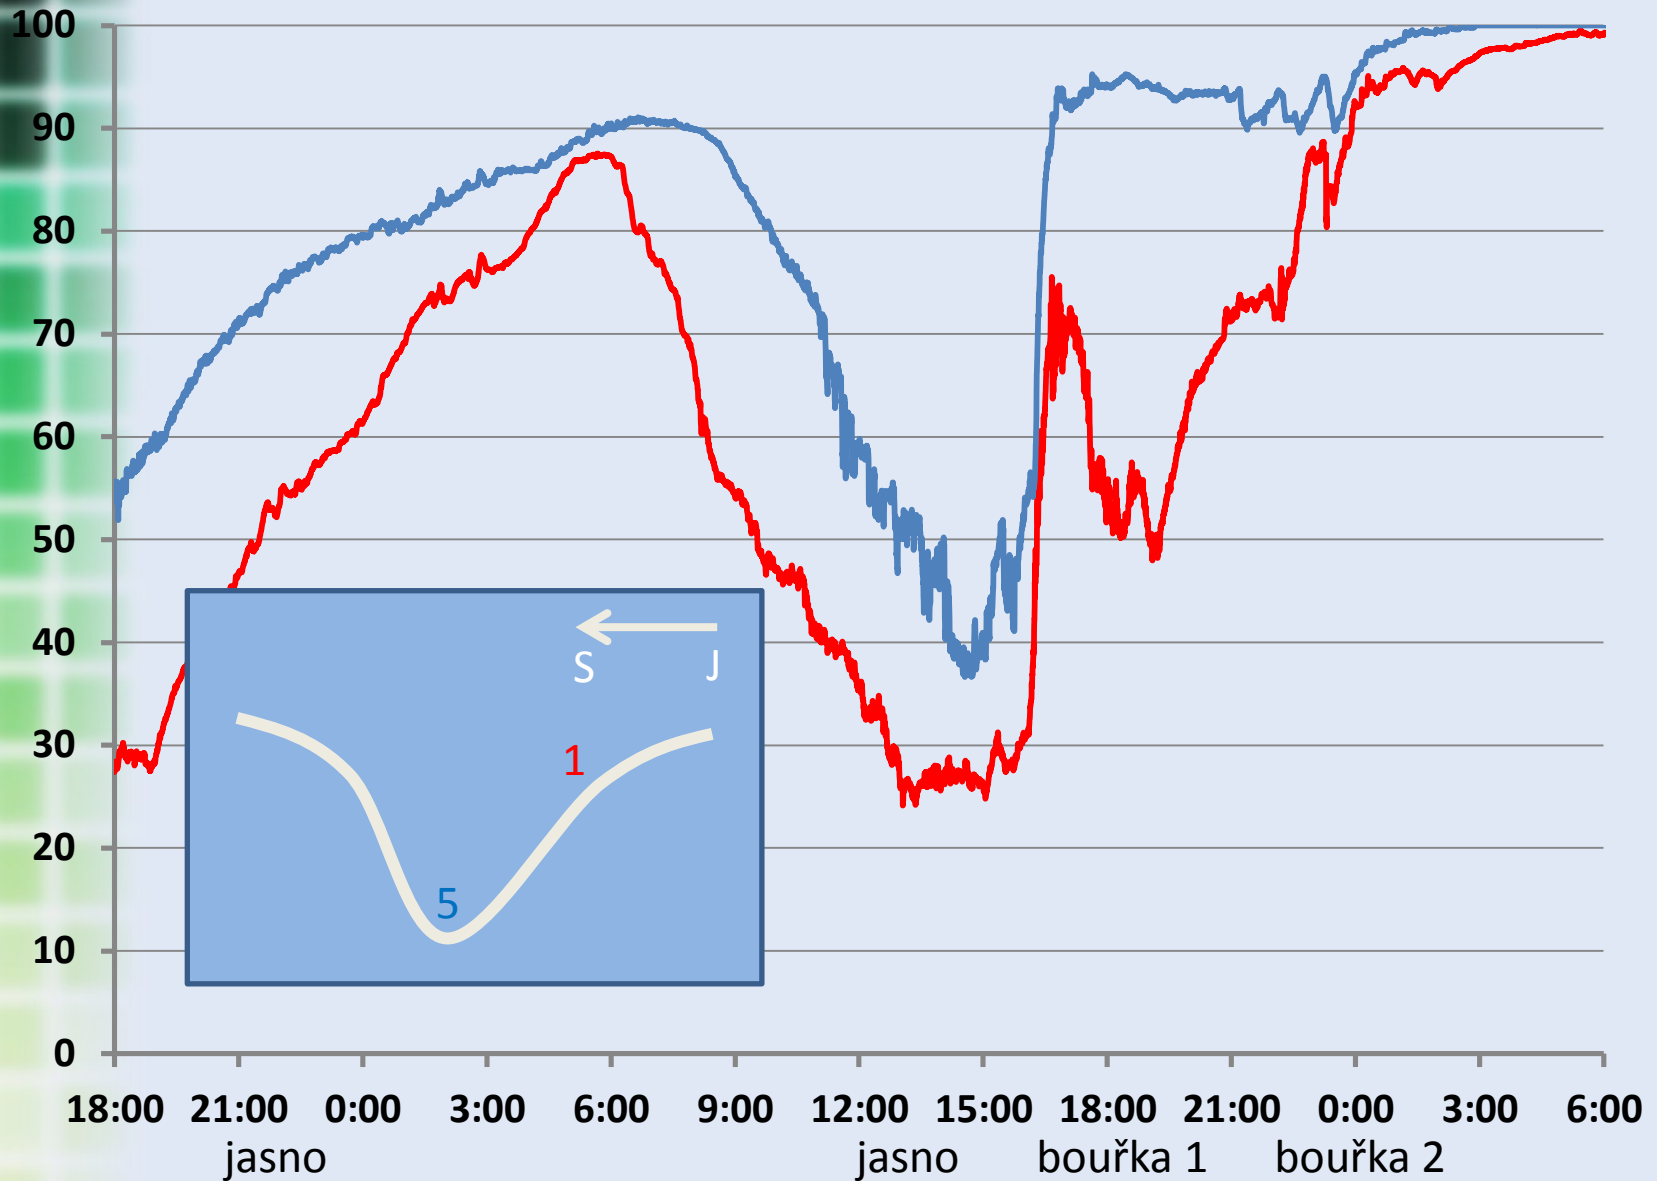

Mohelnička – vlhkost 29. 5. – 1. 6. 2017