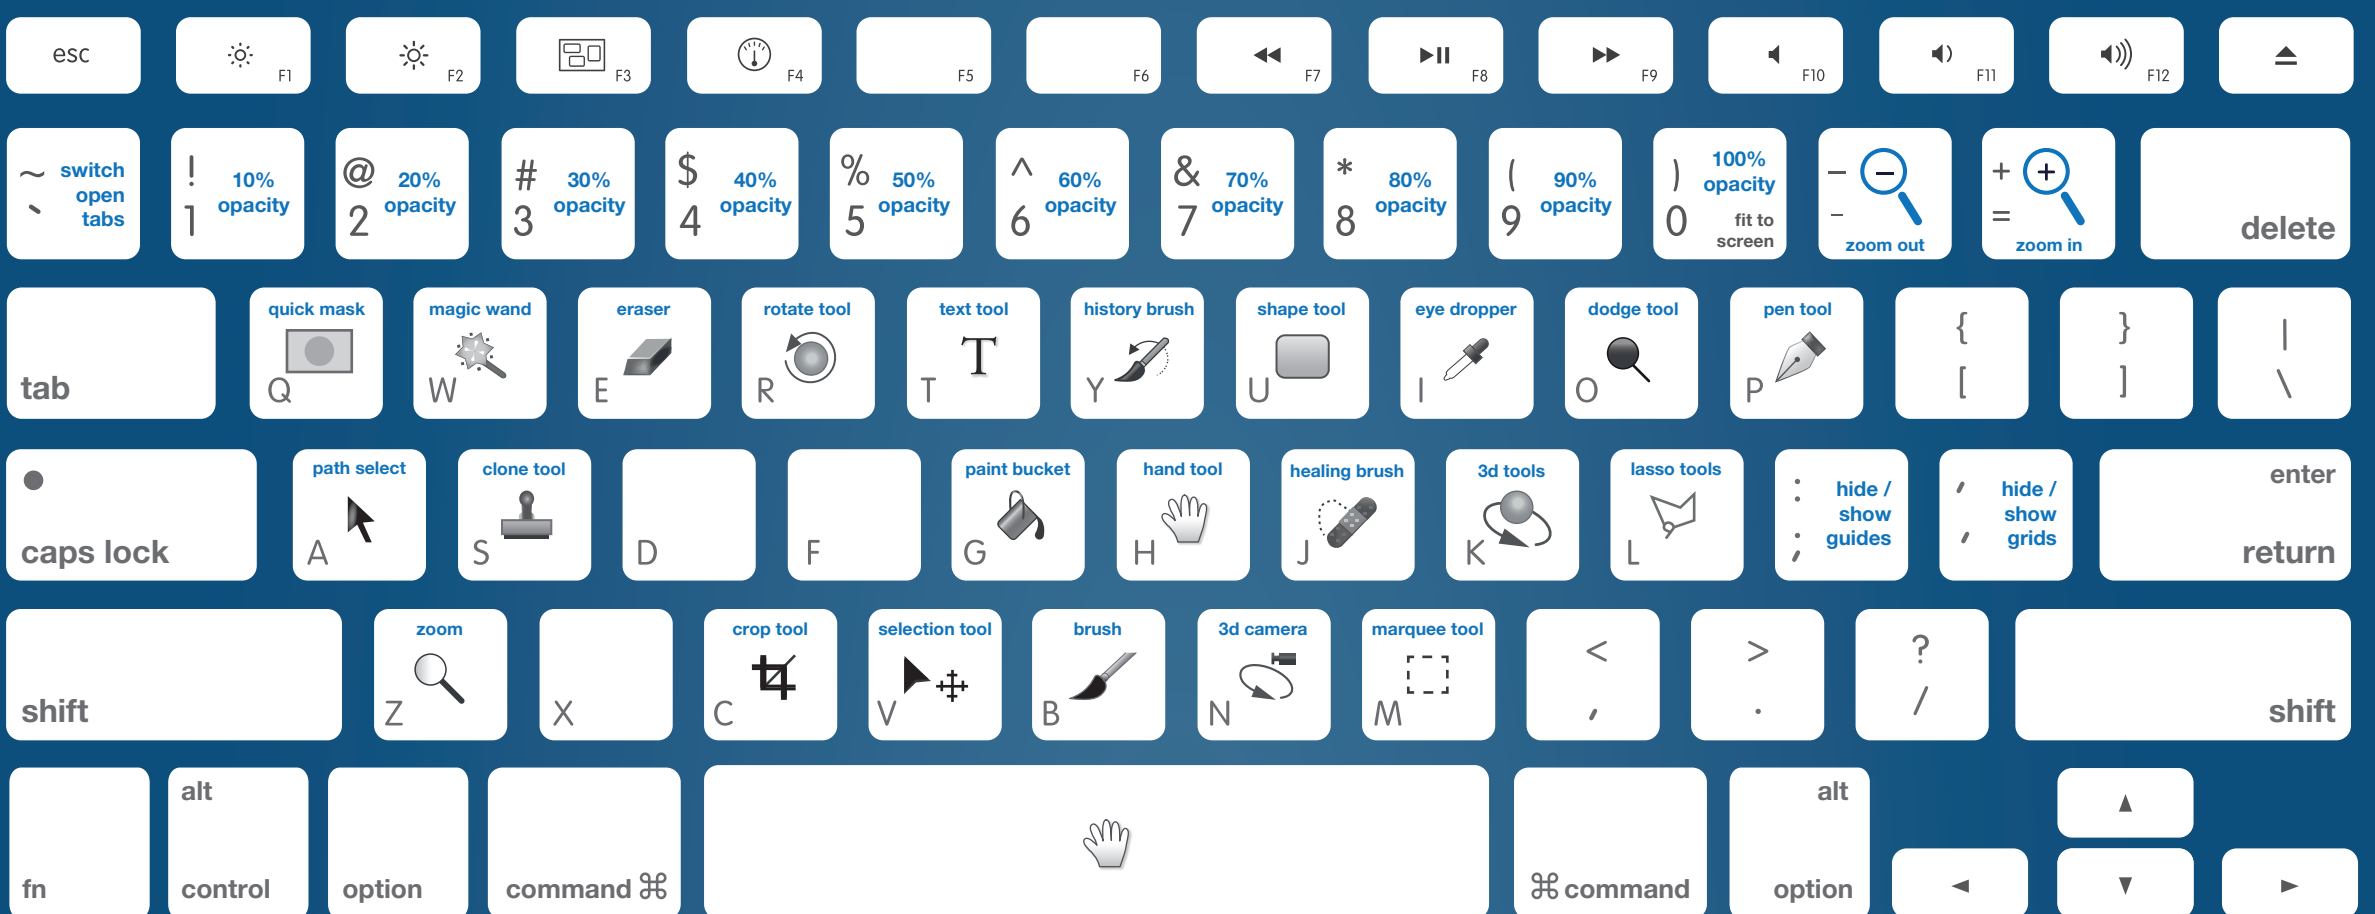

# 2015 ADOBE PHOTOSHOP CC

## KEYBOARD SHORTCUTS CHEAT SHEET

Tools SHORTCUTS	Apple	Windows
Move tool	V	V, 0
Rectangular Marquee tool	M	V, 0
Elliptical Marquee tool	M	A, 1
Lasso tool	L	M
Polygonal Lasso tool	L	M
Magnetic Lasso tool	L	L
Magic Wand tool	W	L
Quick Selection tool	W	C
Crop tool	C	C
Slice tool	C	W
Slice Select tool	C	N
Eyedropper tool	I	P
Color Sampler tool	I	U
Ruler tool	I	U
Note tool	I	U
Count tool	I	T
"Spot Healing Brush tool	J	B
Healing Brush tool	J	P
Patch tool	J	P
Red Eye tool"	J	B
"Brush tool	B	Q
Pencil tool	B	Q
Color Replacement tool	B	Q
Mixer Brush tool"	B	Q
"Clone Stamp tool	S	O
Pattern Stamp tool"	S	O

Tools SHORTCUTS	Apple	Windows
History Brush tool	Y	Y
Art History Brush tool"	Y	Y
Eraser tool	E	E
Background Eraser tool	E	E
Magic Eraser tool	E	E
Gradient tool	G	G
Paint Bucket tool	G	G
Dodge tool	O	O
Burn tool	O	O
Sponge tool	O	O
Pen tool	P	P
Freeform Pen tool	P	P
Horizontal Type tool	T	T
Vertical Type tool	T	T
Horizontal Type mask tool	T	T
Vertical Type mask tool	T	T
Path Selection tool	A	A
Direct Selection tool	A	A
Rectangle tool	U	U
Rounded Rectangle tool	U	U
Ellipse tool	U	U
Polygon tool	U	U
Line tool	U	U
Custom Shape tool	U	U