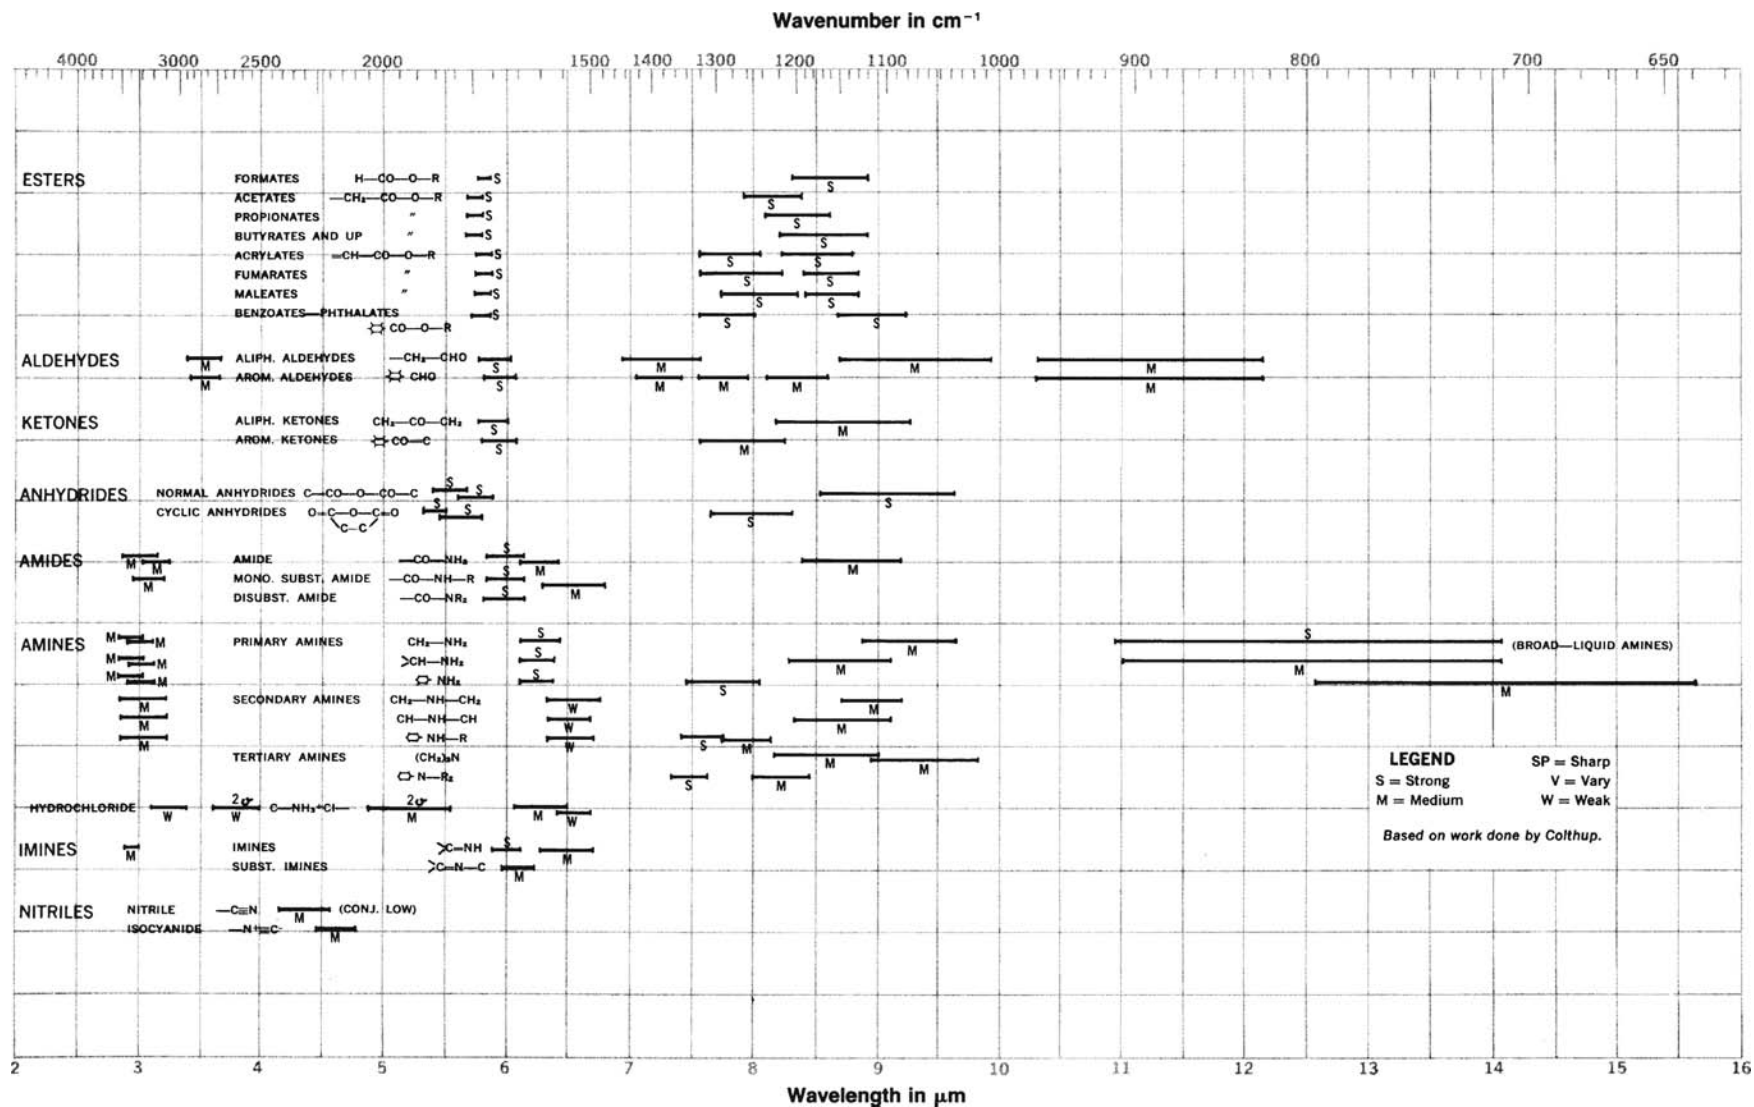

INFRARED CORRELATION CHARTS

Far Infrared Region