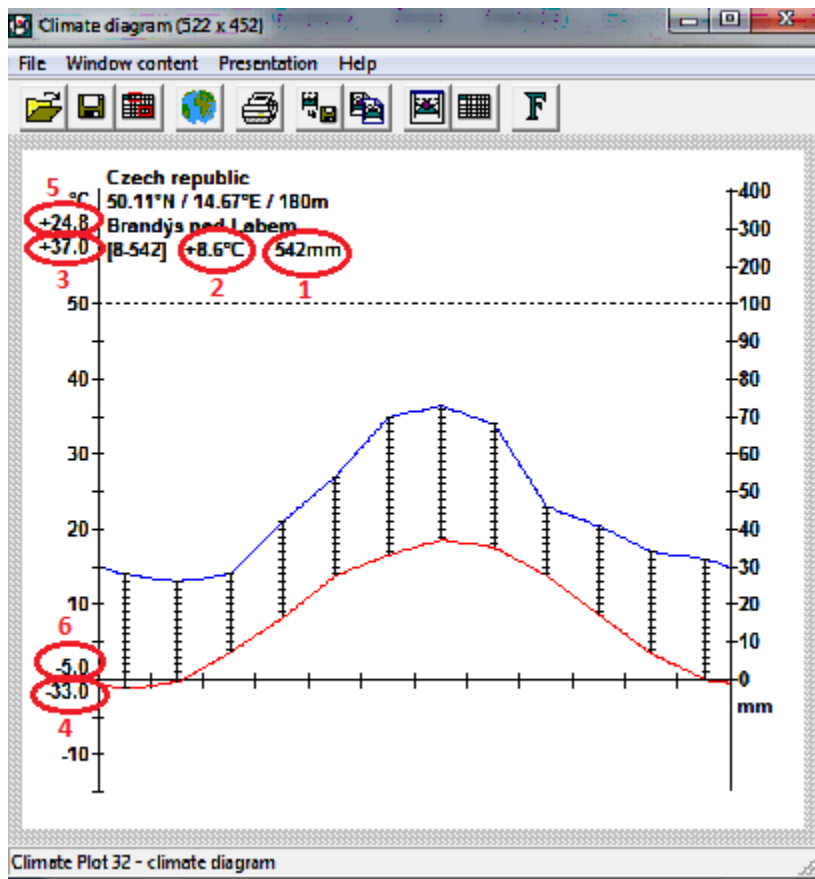

Obr 3. Vyplněná tabulka klimogramu stanice Brandýs nad Labem za období 1926-1950.

Obr 4. Klimagram stanice Brandýs nad Labem za období 1926-1950.