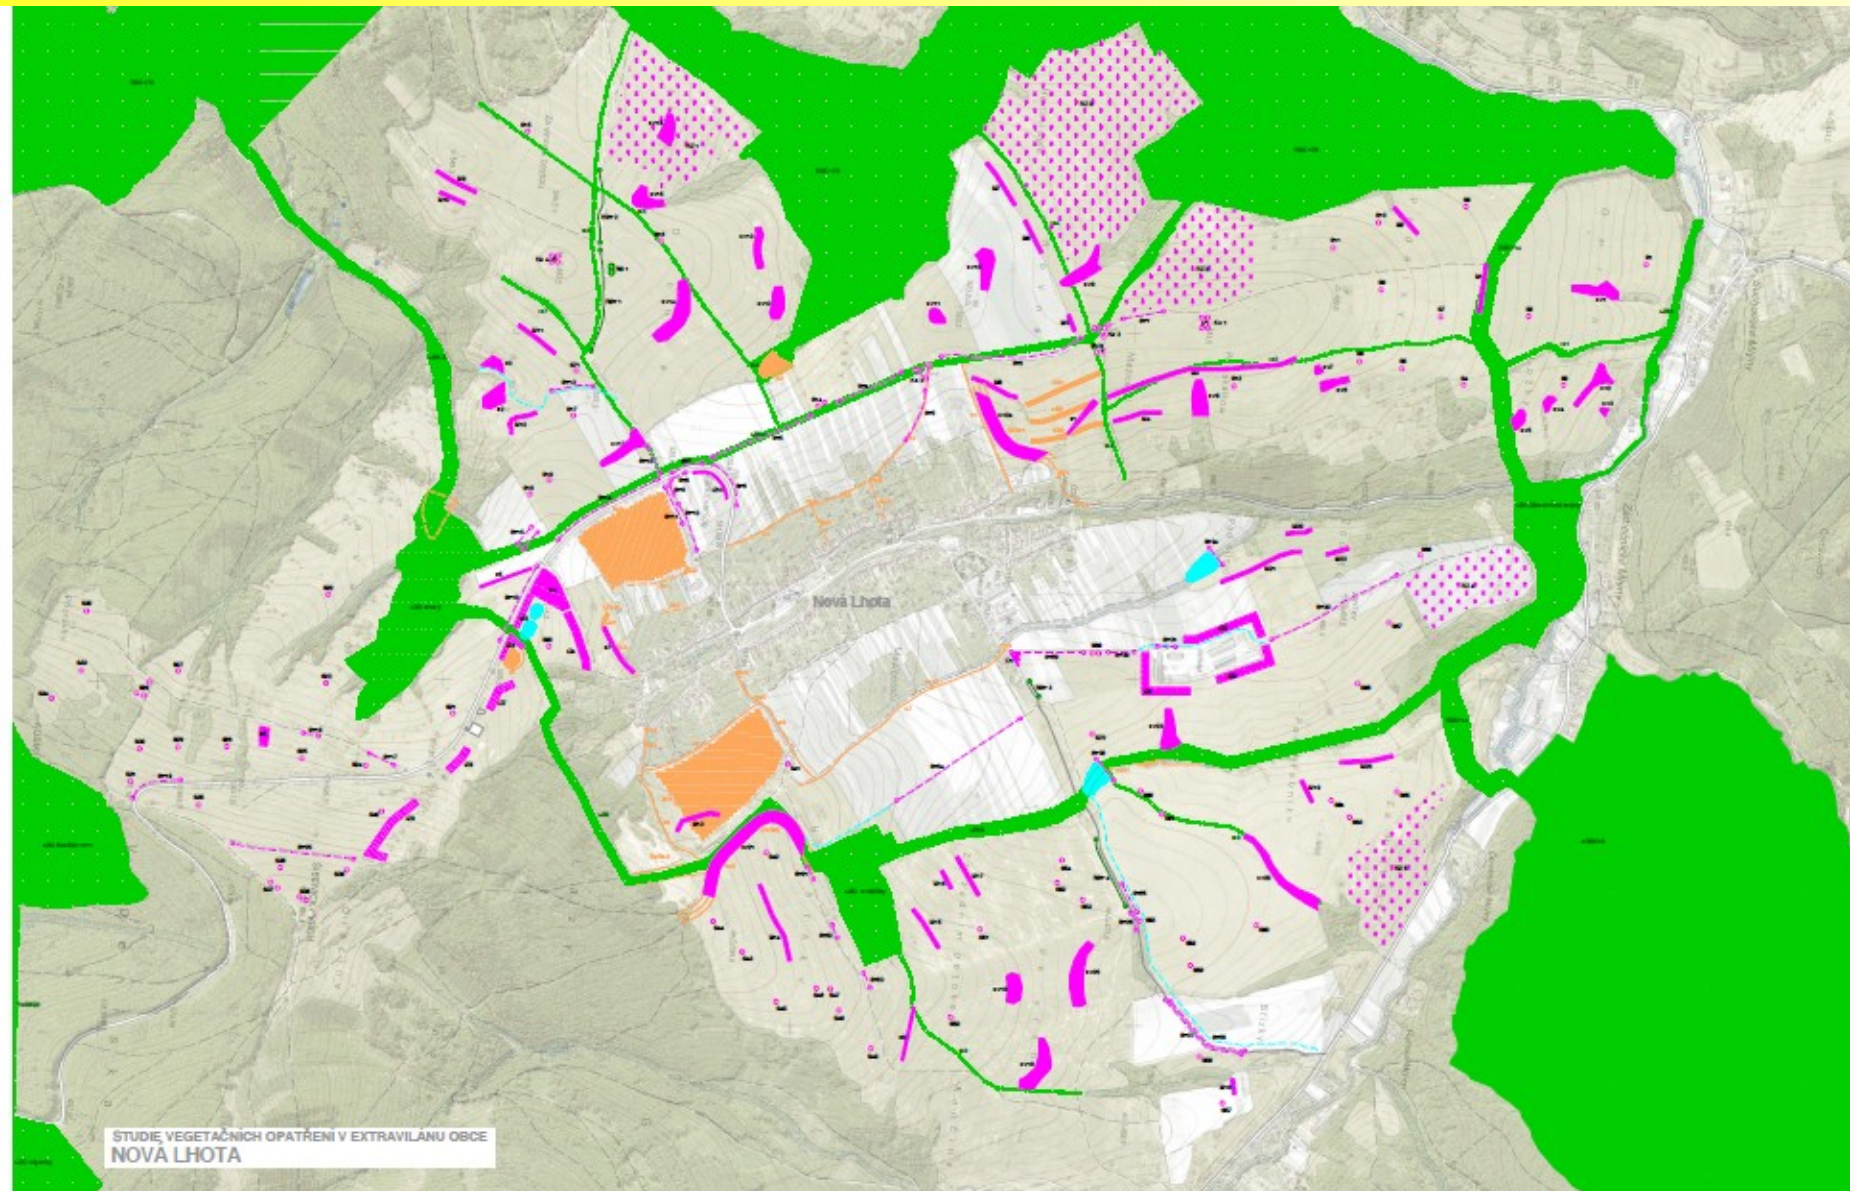

- **Studie vegetačních opatření v k. ú. Nová Lhota**